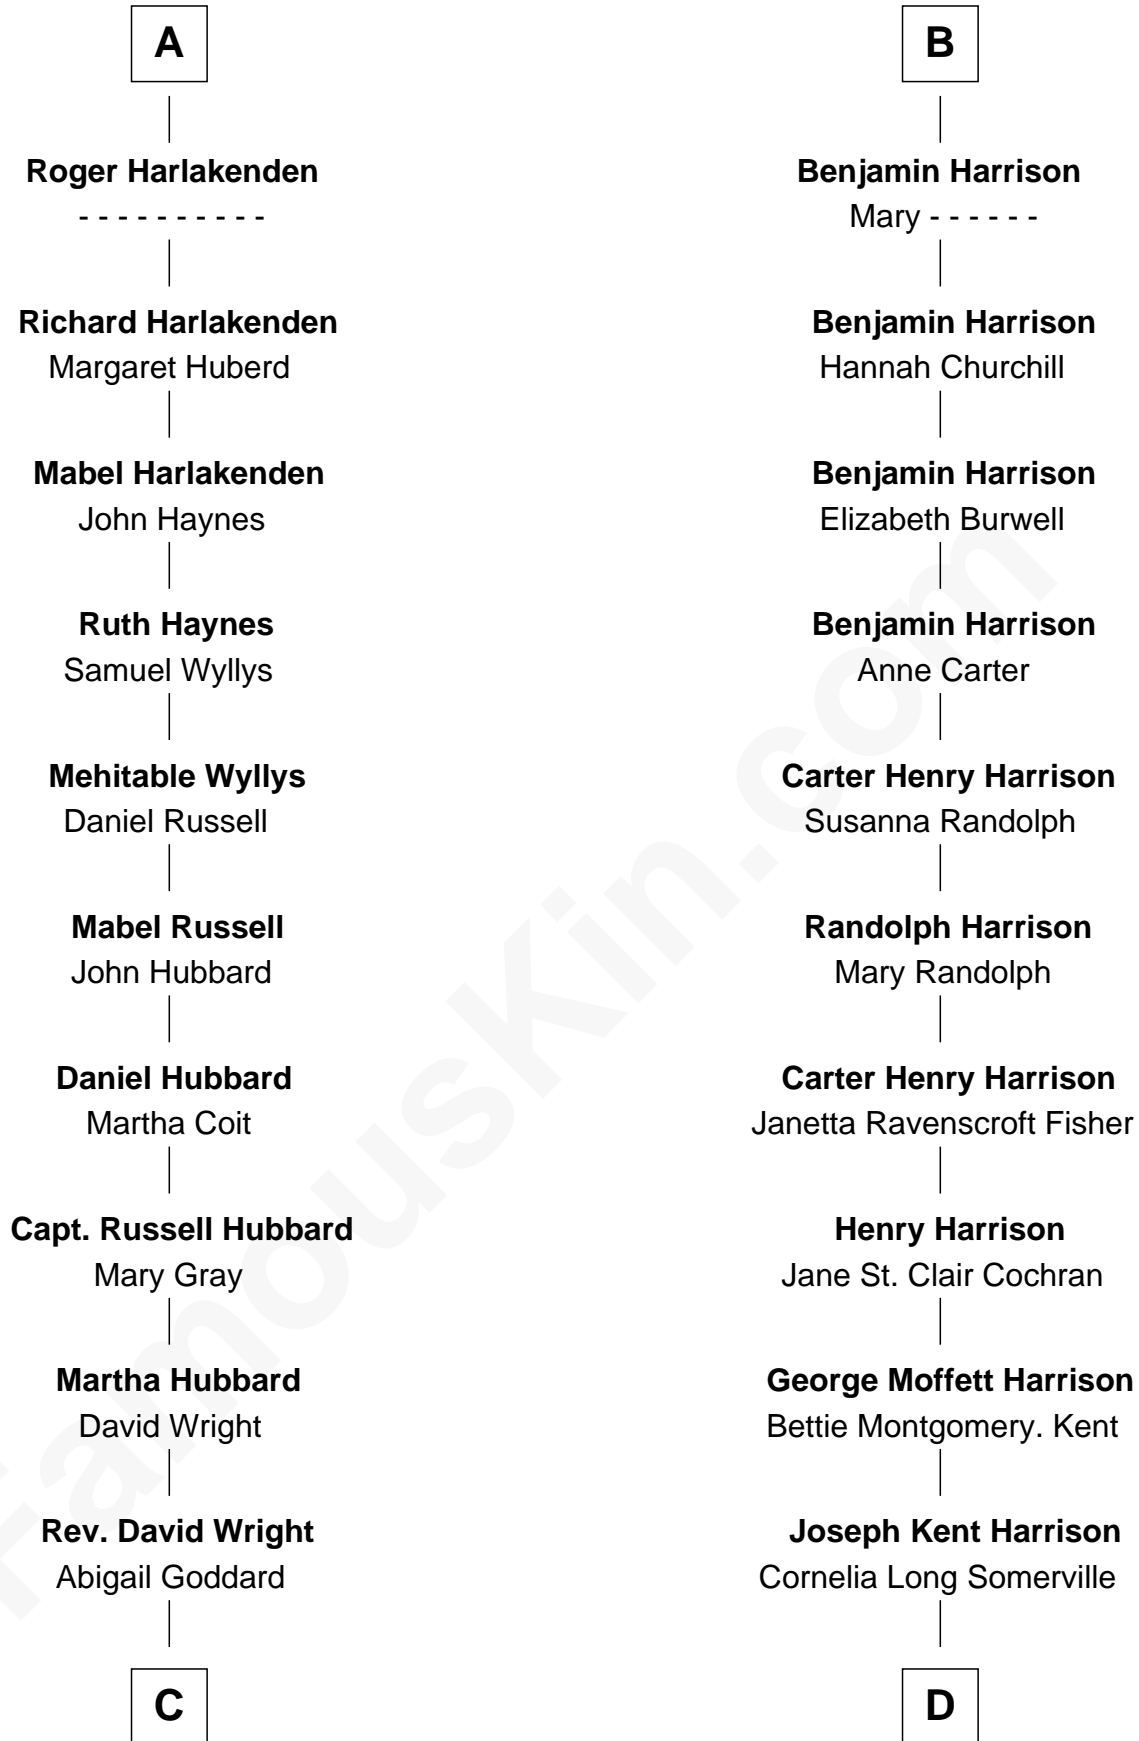

FamousKin.com Relationship Chart of

Anne Baxter
Movie Actress

19th cousin 1 time removed of

Edward Norton
Movie Actor

Margaret de Stafford
Sir Ralph Neville

Edward Norton photo by [David Shankbone](#) (CC BY 3.0)