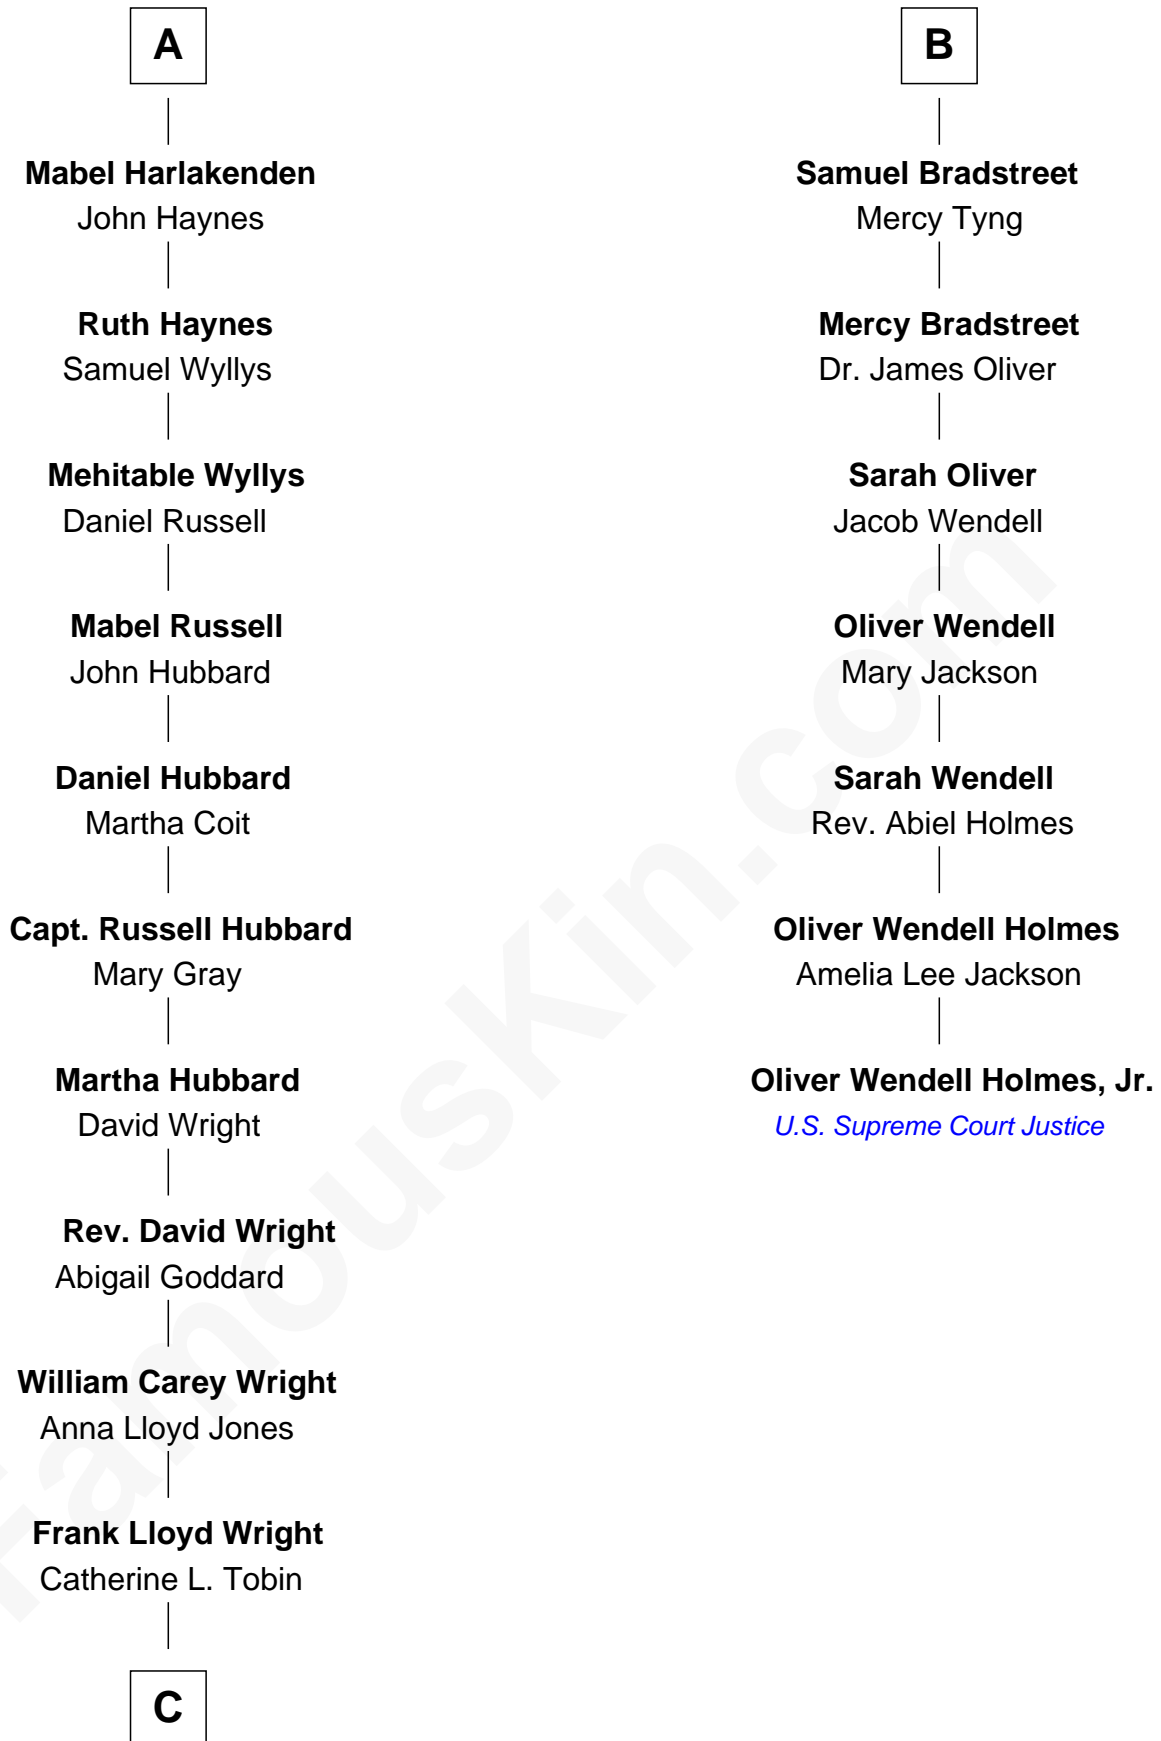

# FamousKin.com Relationship Chart of

**Anne Baxter**  
*Movie Actress*

13th cousin 5 times removed of

**Oliver Wendell Holmes, Jr.**  
*U.S. Supreme Court Justice*

**C**

—  
**Catherine Dorothy Wright**

Kenneth Stuart Baxter

—  
**Anne Baxter**

*Movie Actress*

FamousKin.com