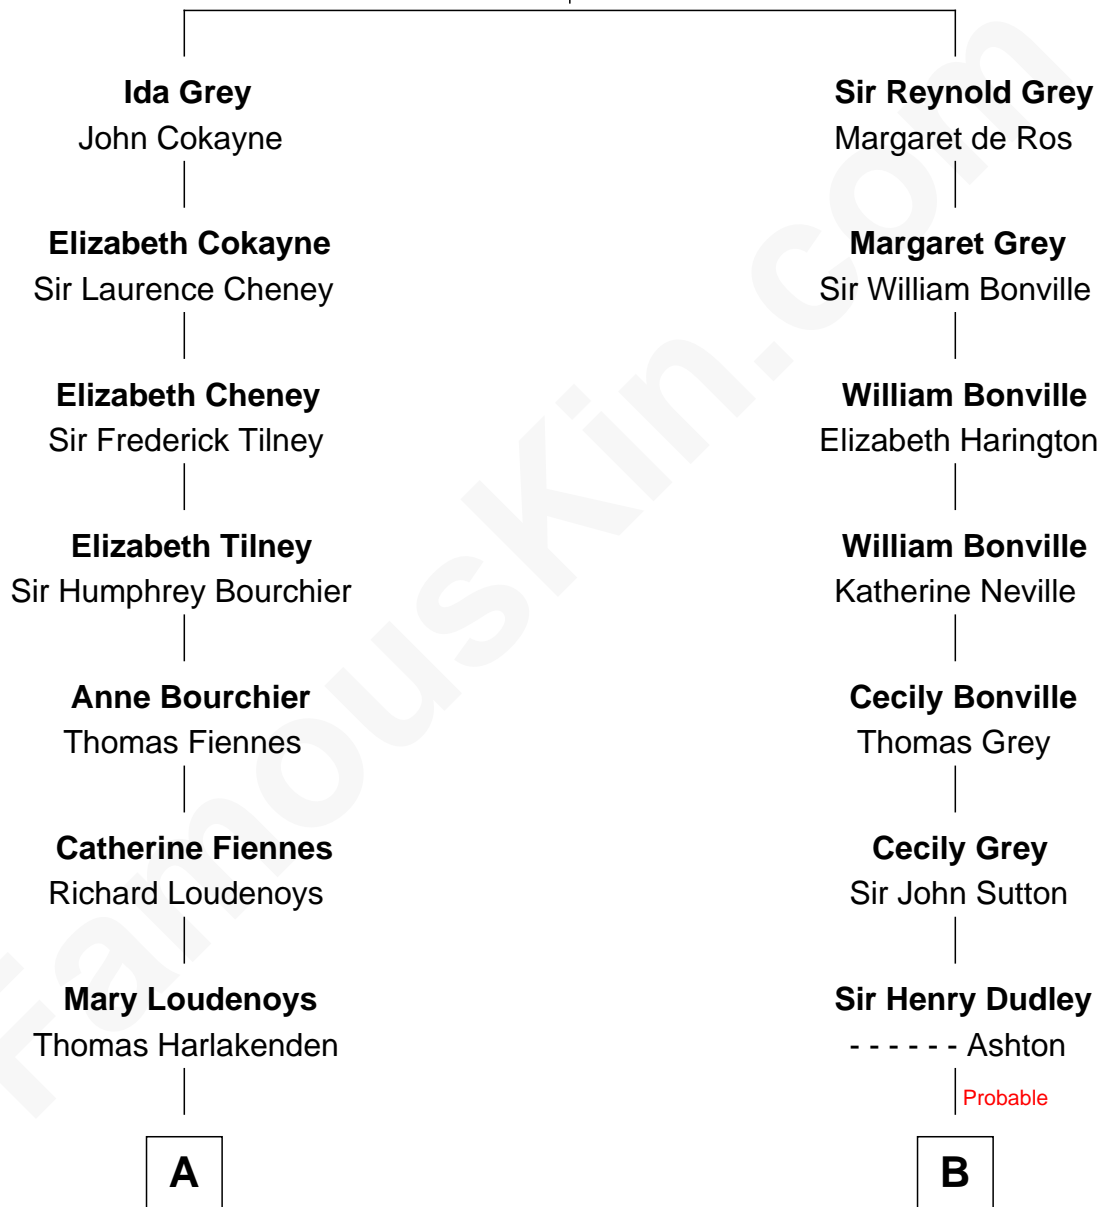

FamousKin.com

Relationship Chart of

Anne Baxter

Movie Actress

16th cousin 4 times removed of

Oliver Wendell Holmes, Jr.

U.S. Supreme Court Justice

Sir Reynold de Grey

Eleanor le Strange

C

—
William Carey Wright

Anna Lloyd Jones

—
Frank Lloyd Wright

Catherine L. Tobin

—
Catherine Dorothy Wright

Kenneth Stuart Baxter

—
Anne Baxter

Movie Actress

FamousKin.com