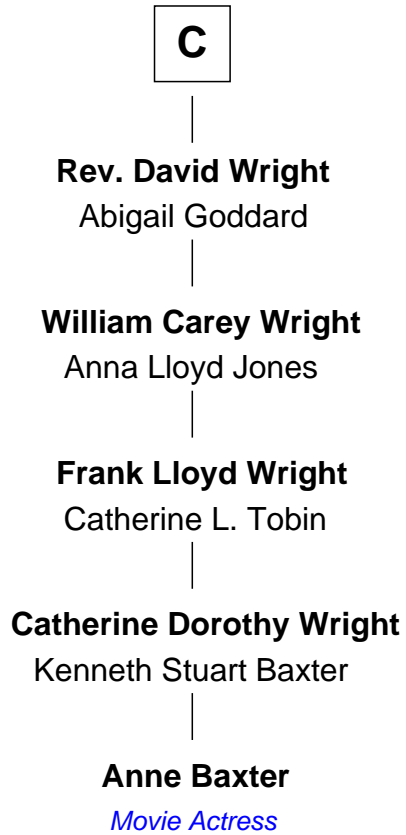

FamousKin.com Relationship Chart of

Anne Baxter

Movie Actress

16th cousin 5 times removed of

Oliver Wendell Holmes, Jr.

U.S. Supreme Court Justice

Sir John Grey

Avice Marmion

Sir Robert Grey
Lora de St. Quintin

Elizabeth Grey
Henry FitzHugh

Sir William FitzHugh
Margery Willoughby

Sir Henry FitzHugh
Alice de Neville

Alice FitzHugh
Sir John Fiennes

Thomas Fiennes
Anne Bouchier

Catherine Fiennes
Richard Loudenoys

A

Maud Grey

Sir Thomas Harcourt

Sir Thomas Harcourt
Jane Fraunceys

Sir Richard Harcourt
Edith St. Clair

Alice Harcourt
William Bessiles

Elizabeth Bessiles
Richard Fettiplace

Anne Fettiplace
Edward Purefoy

Mary Purefoy
Thomas Thorne

B

FamousKin.com