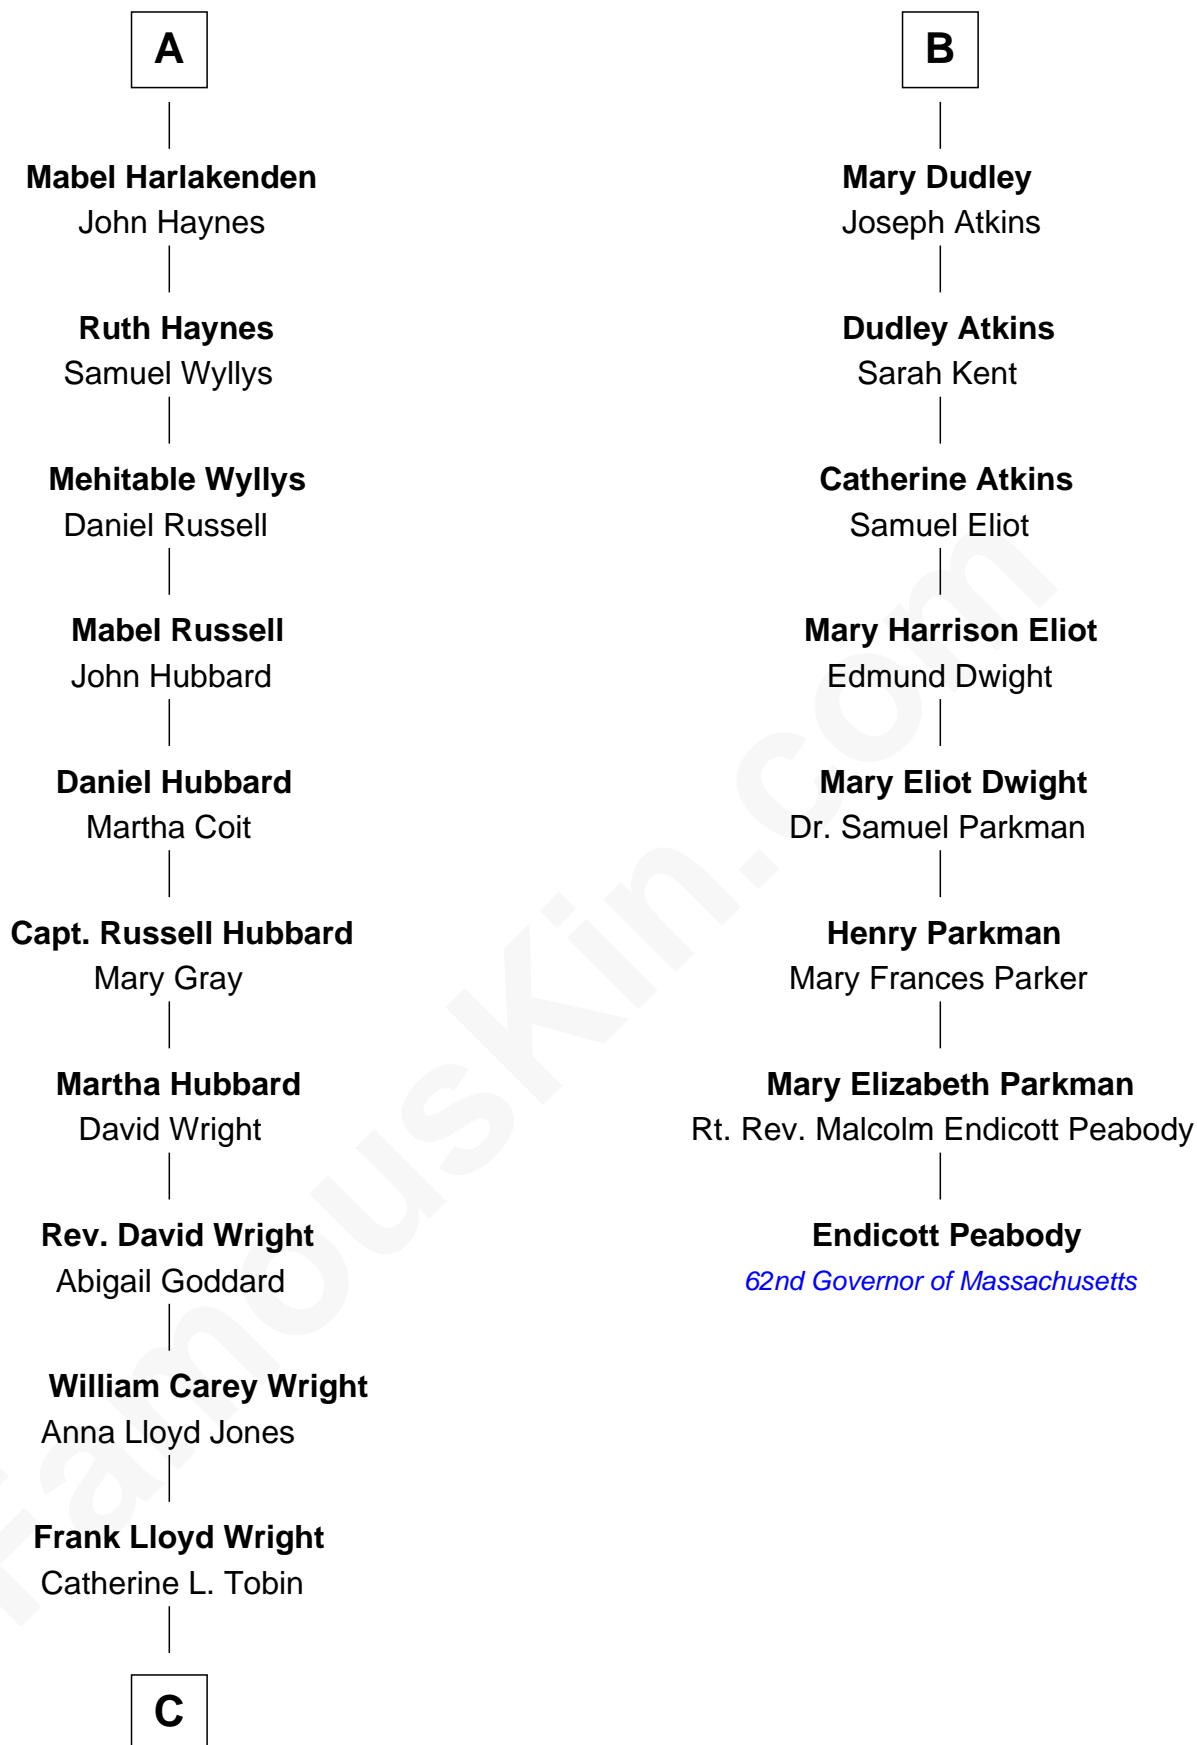

# FamousKin.com Relationship Chart of

**Anne Baxter**  
*Movie Actress*

14th cousin 4 times removed of

**Endicott Peabody**  
*62nd Governor of Massachusetts*

**Sir Richard Neville**  
Alice Montagu

**Alice de Neville**  
Sir Henry FitzHugh

**A**

**Katherine Neville**  
William Bonville

**Cecily Bonville**  
Thomas Grey

**Cecily Grey**  
Sir John Sutton

**Sir Henry Dudley**  
----- Ashton

**Roger Dudley**  
Susanna Thorne

**Gov. Thomas Dudley**  
Katherine Deighton

**Gov. Joseph Dudley**  
Rebecca Tyng

**B**

**C**

—  
**Catherine Dorothy Wright**

Kenneth Stuart Baxter

—  
**Anne Baxter**

*Movie Actress*

FamousKin.com