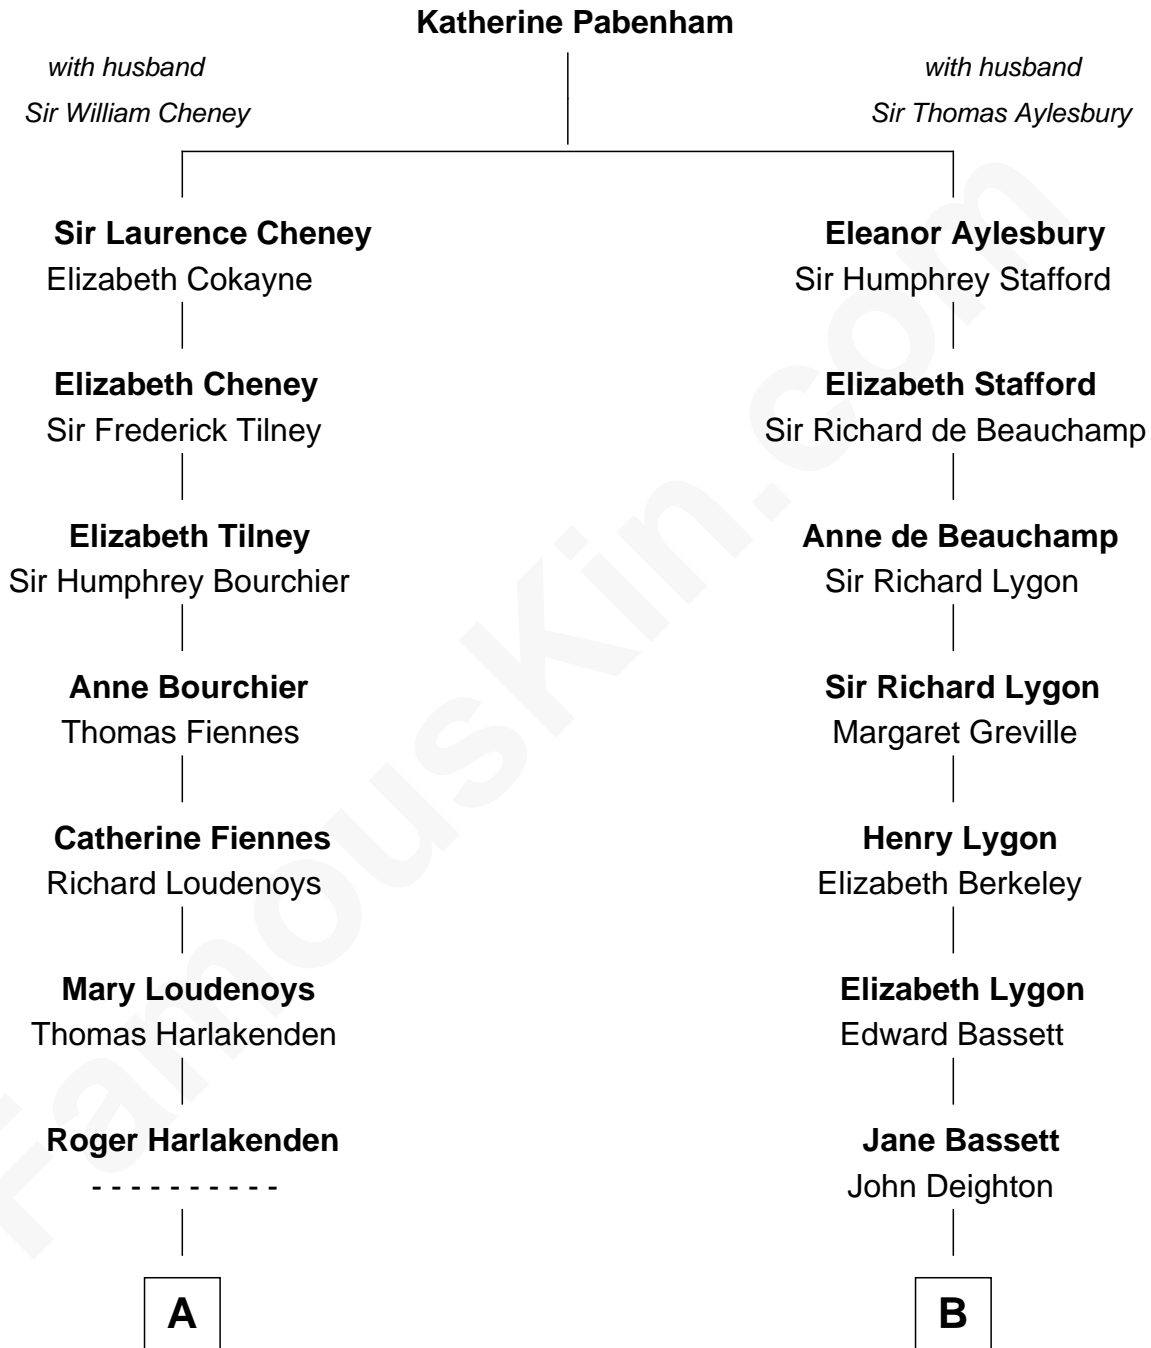

FamousKin.com Relationship Chart of

Anne Baxter
Movie Actress

16th cousin 3 times removed of

Endicott Peabody
62nd Governor of Massachusetts

C

Frank Lloyd Wright
Catherine L. Tobin

Catherine Dorothy Wright
Kenneth Stuart Baxter

Anne Baxter
Movie Actress

FamousKin.com