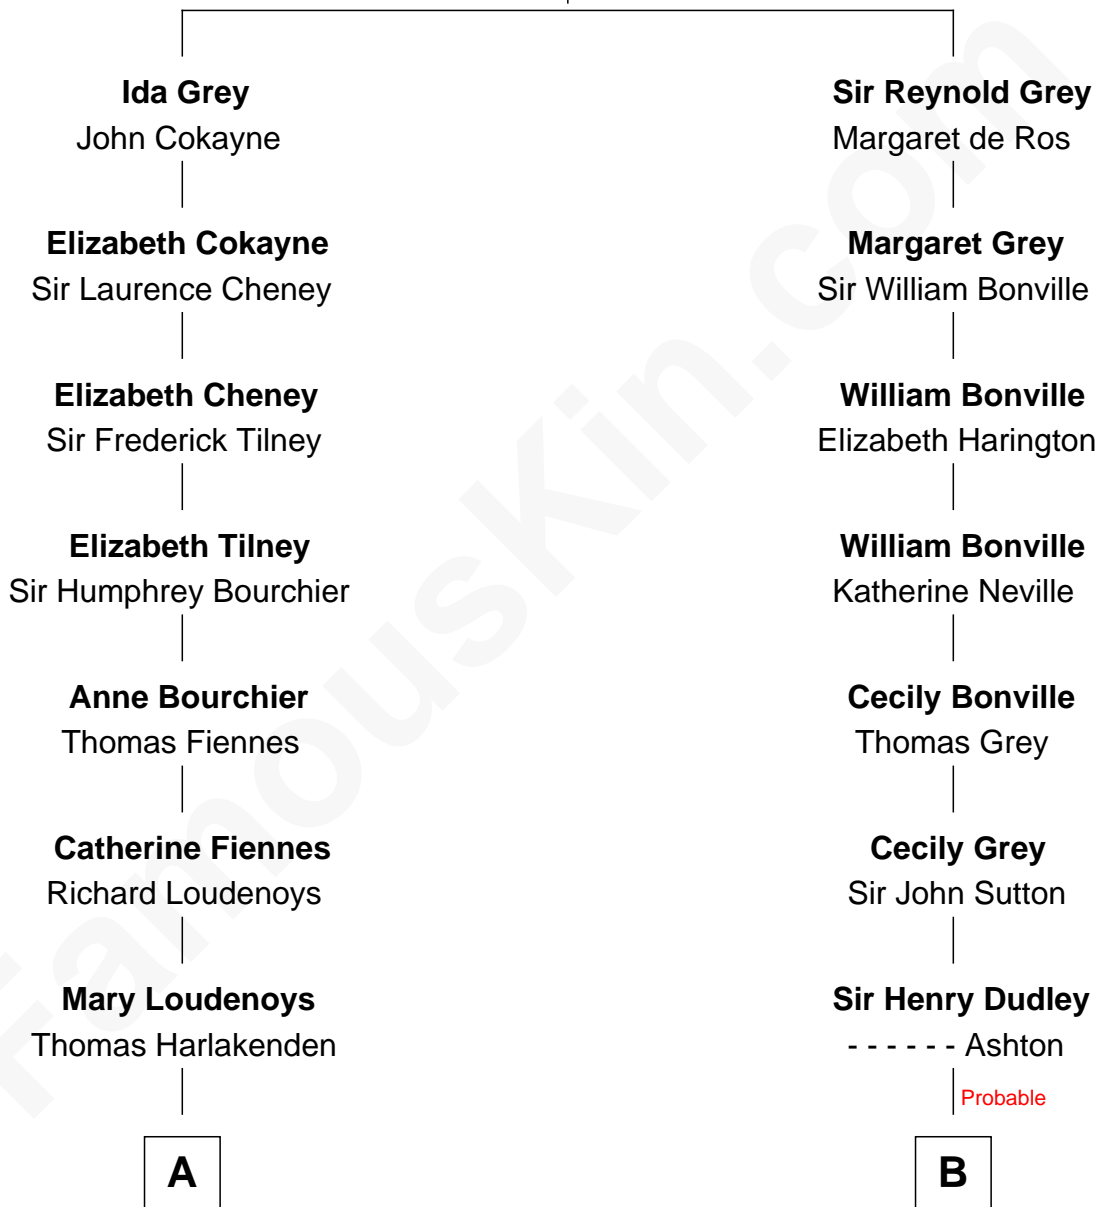

FamousKin.com Relationship Chart of

Anne Baxter
Movie Actress

17th cousin 3 times removed of

Endicott Peabody
62nd Governor of Massachusetts

Sir Reynold de Grey
Eleanor le Strange

C

—
William Carey Wright

Anna Lloyd Jones

—
Frank Lloyd Wright

Catherine L. Tobin

—
Catherine Dorothy Wright

Kenneth Stuart Baxter

—
Anne Baxter

Movie Actress

FamousKin.com