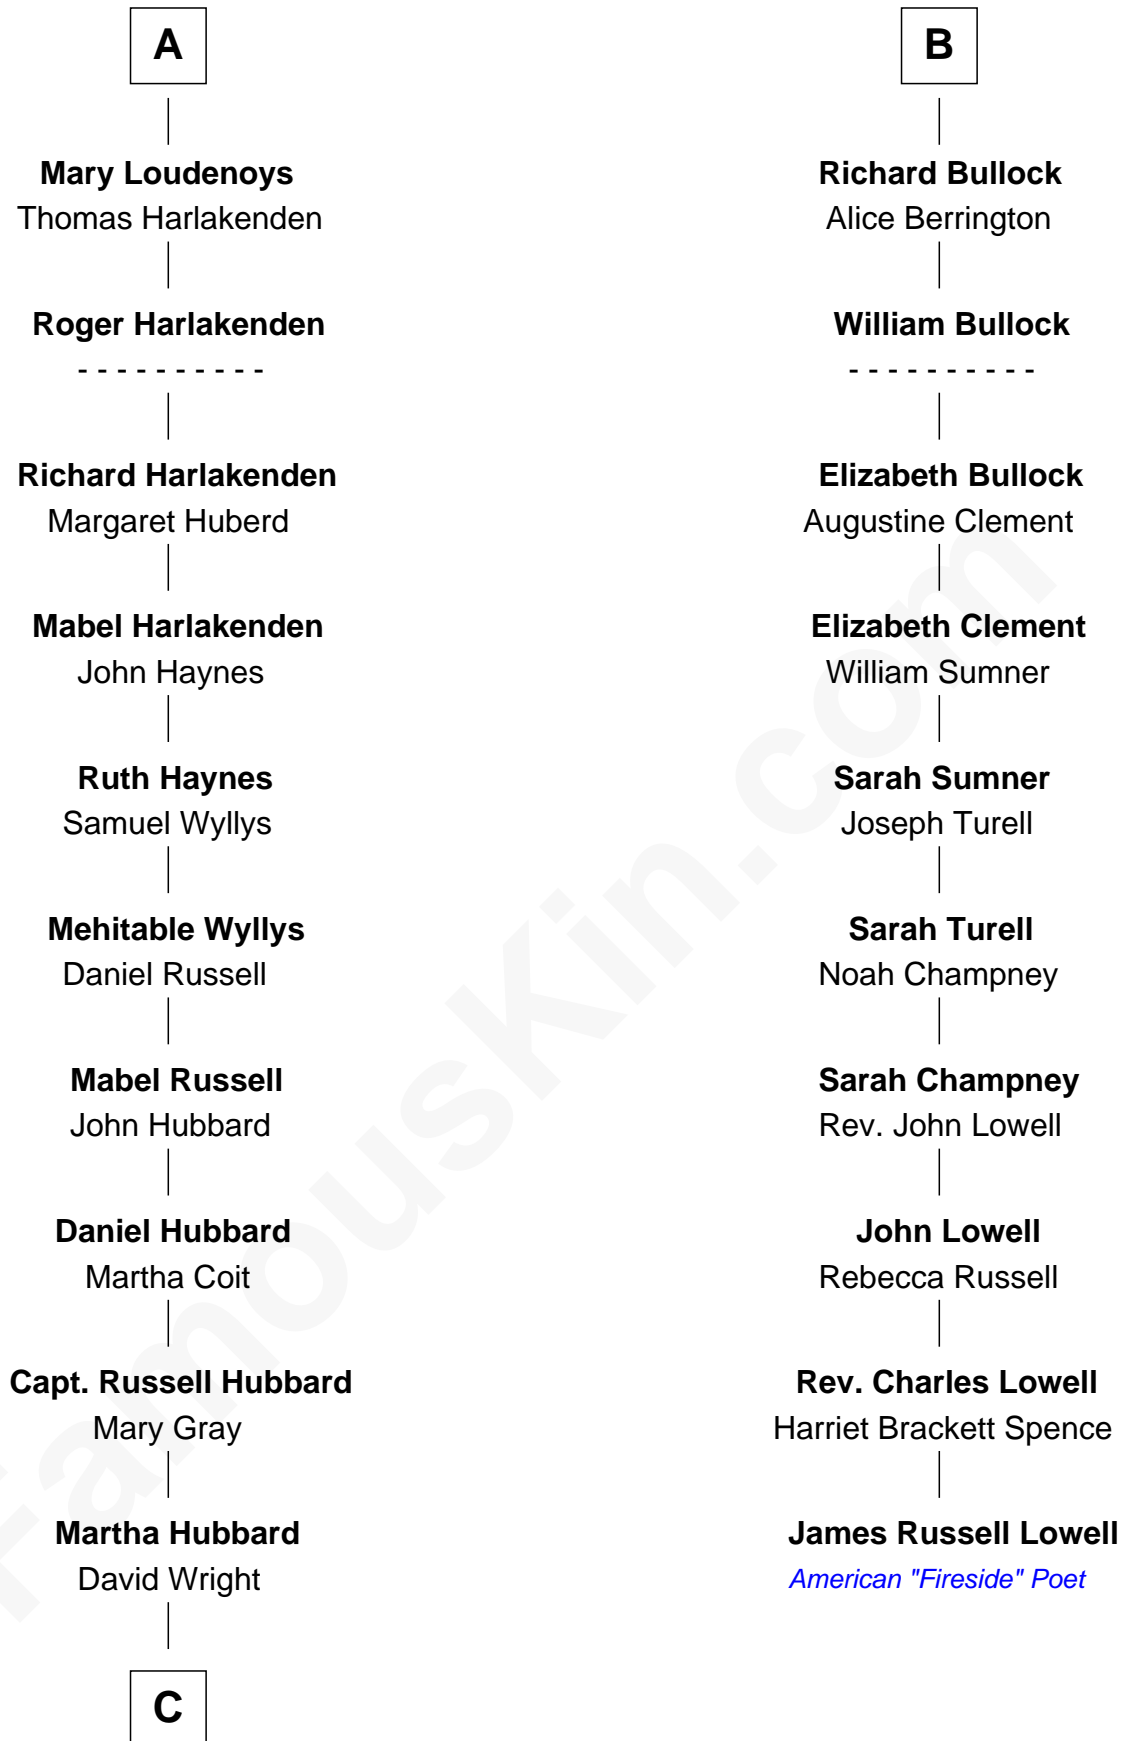

# FamousKin.com Relationship Chart of

**Anne Baxter**  
*Movie Actress*

16th cousin 5 times removed of

**James Russell Lowell**  
*American "Fireside" Poet*

FamousKin.com