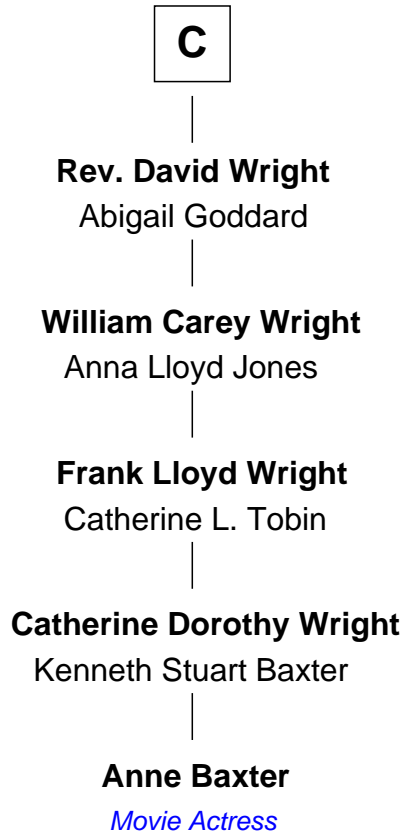

# FamousKin.com Relationship Chart of

**Anne Baxter**  
*Movie Actress*

16th cousin 5 times removed of

**James Russell Lowell**  
*American "Fireside" Poet*

FamousKin.com