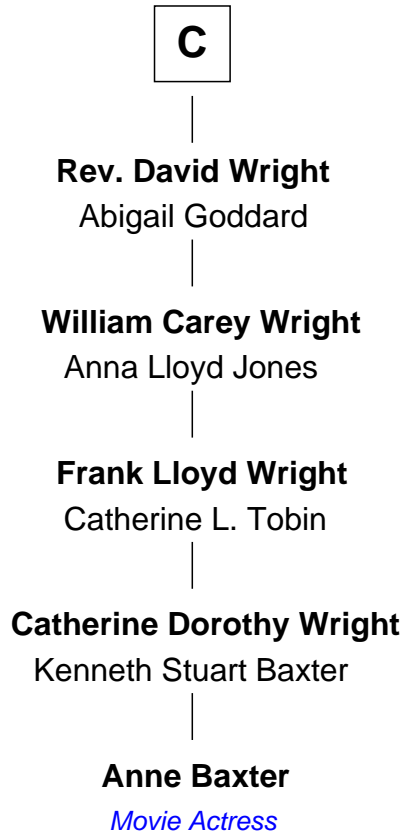

# FamousKin.com Relationship Chart of

**Anne Baxter**

*Movie Actress*

17th cousin 4 times removed of

**James Russell Lowell**

*American "Fireside" Poet*

**Edmund Fitzalan**

Alice de Warenne

FamousKin.com