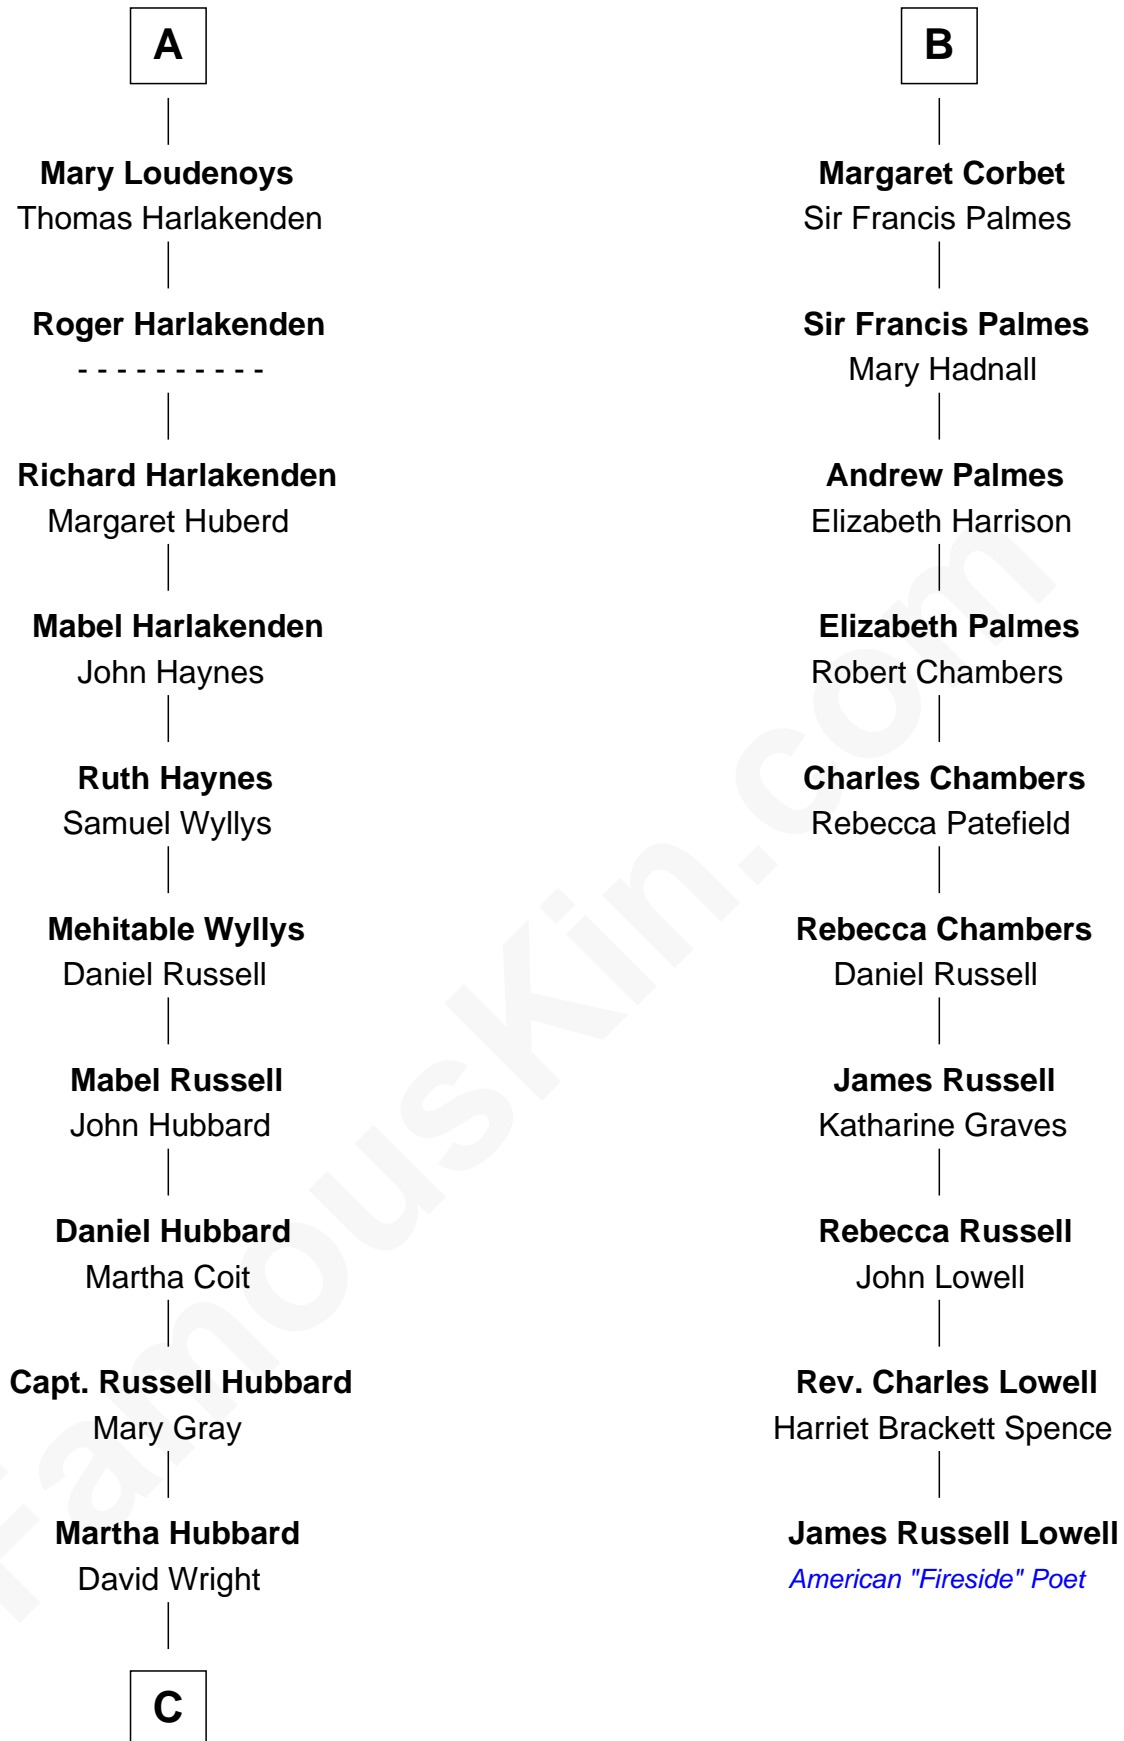

FamousKin.com Relationship Chart of

Anne Baxter

Movie Actress

16th cousin 5 times removed of

James Russell Lowell

American "Fireside" Poet

Sir William de Bohun
Elizabeth de Badlesmere

FamousKin.com