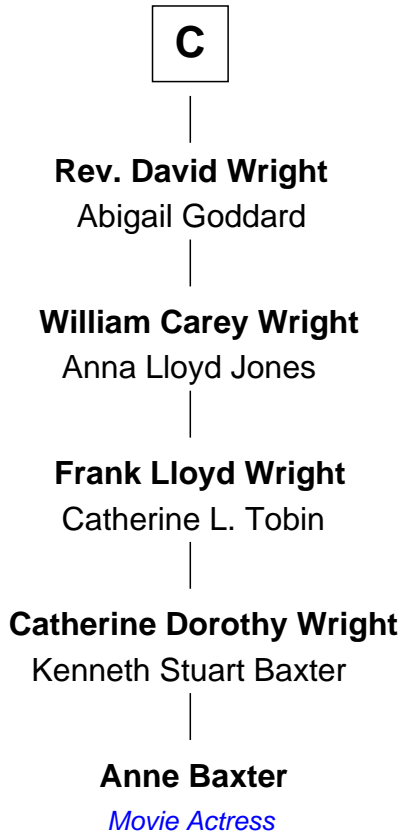

FamousKin.com Relationship Chart of

Anne Baxter

Movie Actress

16th cousin 5 times removed of

Ichabod Goodwin

27th Governor of New Hampshire

Sir Henry de Percy

Idoine de Clifford

Maude de Percy
Sir John de Neville

Sir Ralph Neville
Joan Beaufort

Sir Richard Neville
Alice Montagu

Alice de Neville
Sir Henry FitzHugh

Alice FitzHugh
Sir John Fiennes

Thomas Fiennes
Anne Bouchier

Catherine Fiennes
Richard Loudenoys

A

Isabel de Percy
Sir William de Aton

Elizabeth de Aton
Sir John Conyers

Robert Conyers
Isabel Pert

Joan Conyers
Sir Philip Dymoke

Sir Thomas Dymoke
Margaret de Welles

Sir Lionel Dymoke
Joanna Griffith

Anne Dymoke
John Goodrick

B

FamousKin.com