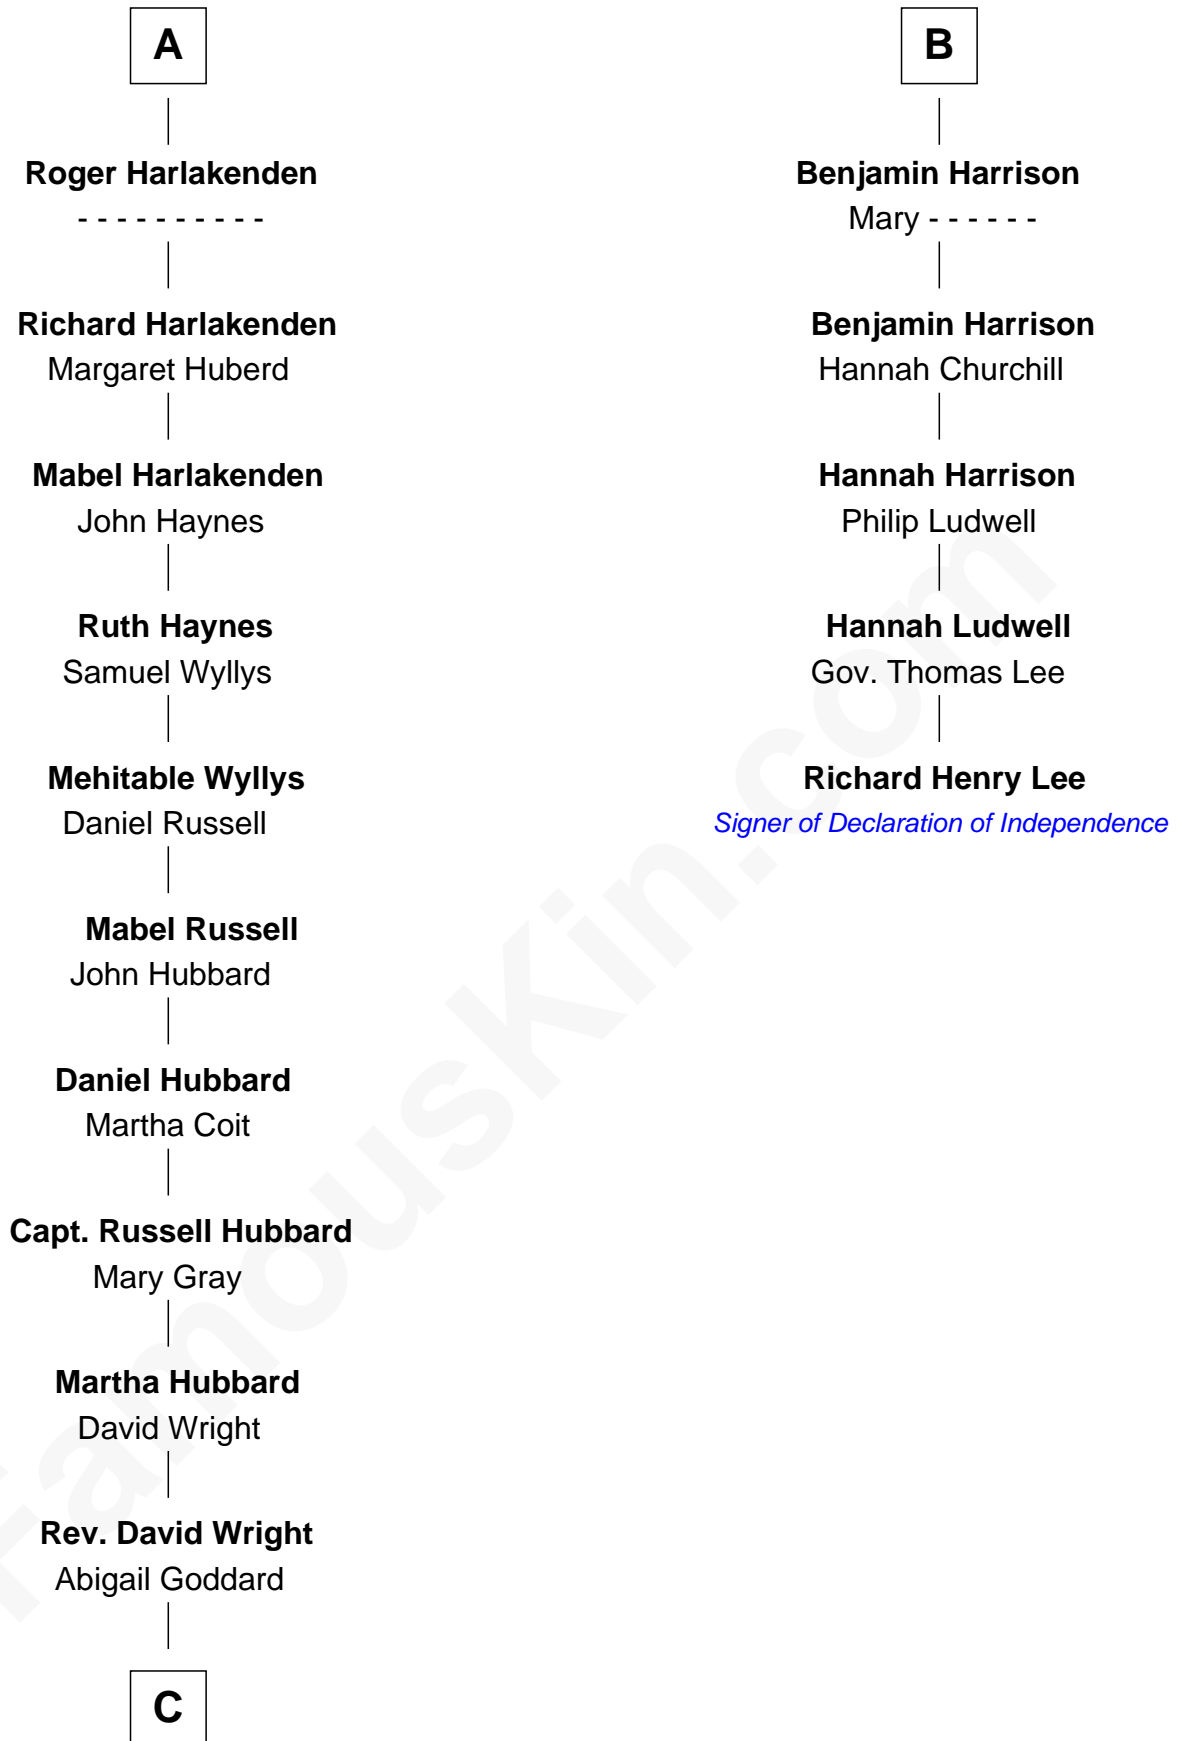

FamousKin.com Relationship Chart of

Anne Baxter
Movie Actress

11th cousin 9 times removed of

Richard Henry Lee

Signer of the Declaration of Independence

Margaret de Stafford

Sir Ralph Neville

C

—
William Carey Wright

Anna Lloyd Jones

—
Frank Lloyd Wright

Catherine L. Tobin

—
Catherine Dorothy Wright

Kenneth Stuart Baxter

—
Anne Baxter

Movie Actress