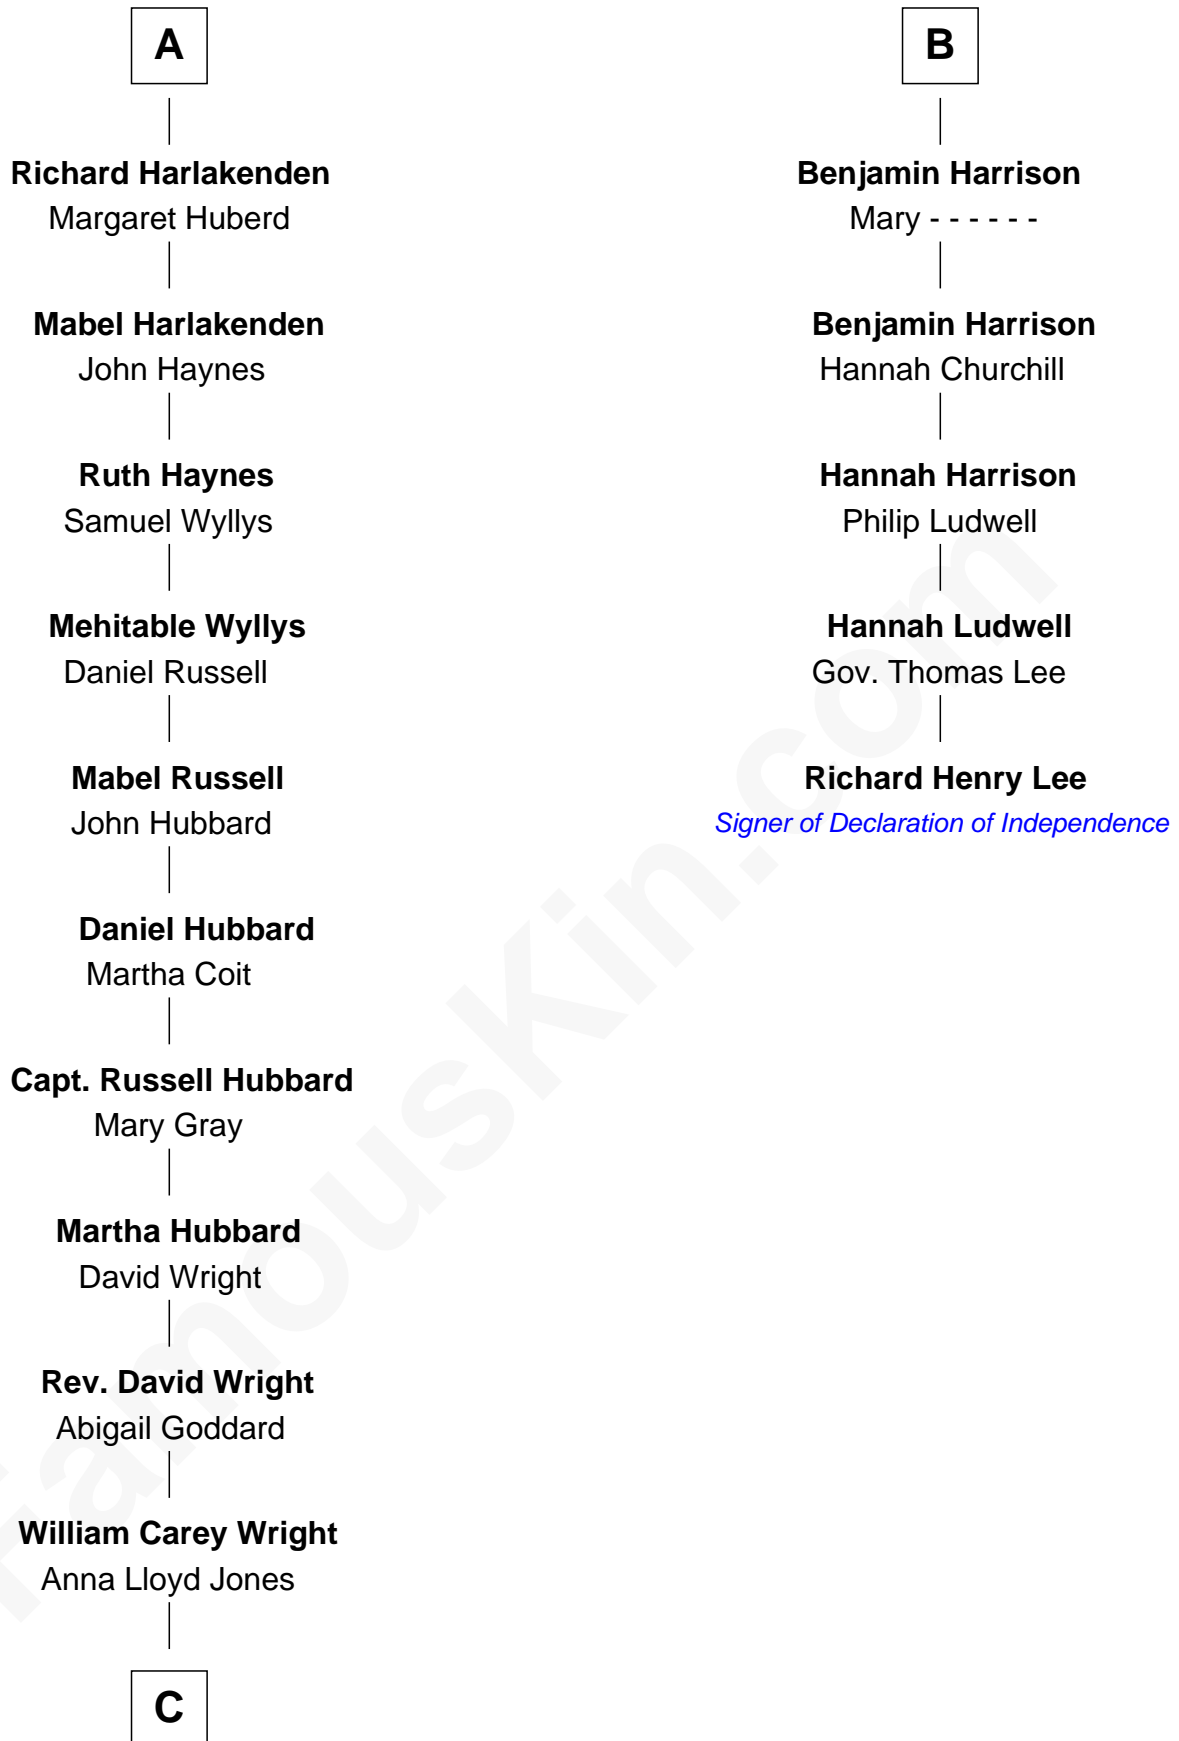

# FamousKin.com Relationship Chart of

**Anne Baxter**  
*Movie Actress*

11th cousin 8 times removed of

**Richard Henry Lee**

*Signer of the Declaration of Independence*

**Sir Ralph Neville**

*with wife*  
Joan Beaufort

**Mary Loudenoys**  
Thomas Harlakenden

**Francis Bernard**  
Alice Hazlewood

**Roger Harlakenden**

**Elizabeth Bernard**  
Thomas Harrison

-----

Probable

**A**

**B**

**C**

Frank Lloyd Wright

Catherine L. Tobin

Catherine Dorothy Wright

Kenneth Stuart Baxter

Anne Baxter

*Movie Actress*

FamousKin.com