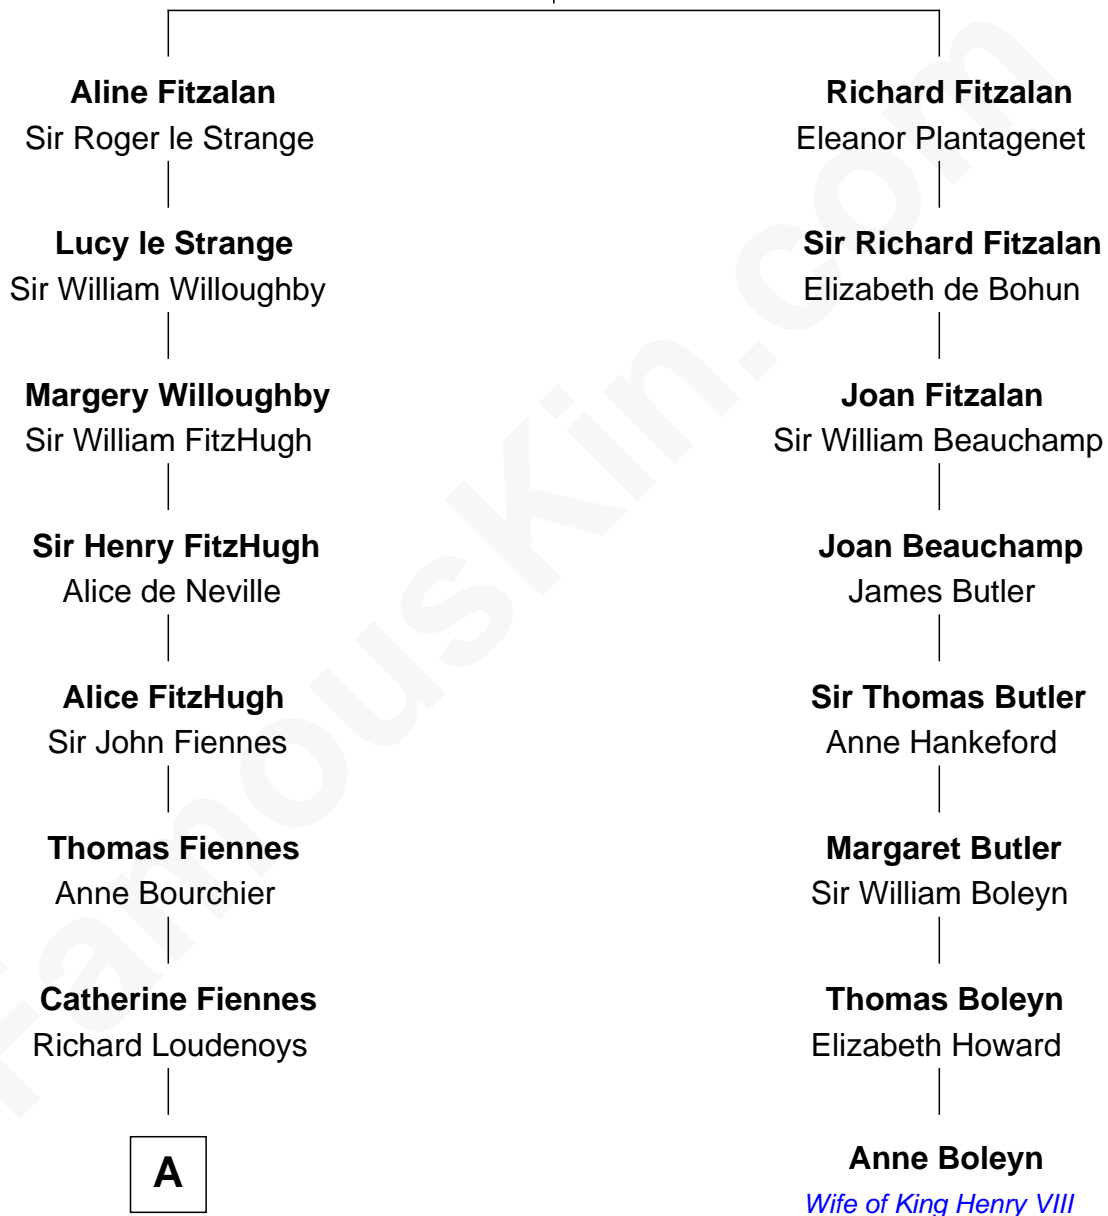

FamousKin.com Relationship Chart of

Anne Baxter

Movie Actress

7th cousin 14 times removed of

Anne Boleyn

2nd Wife of King Henry VIII

Edmund Fitzalan

Alice de Warenne

FamousKin.com