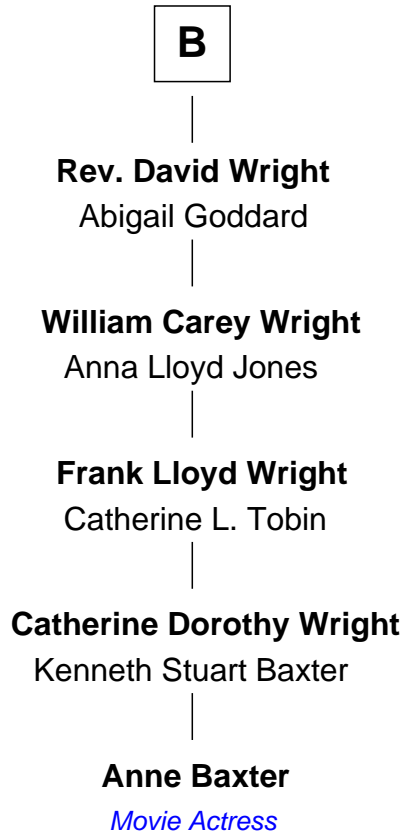

# FamousKin.com Relationship Chart of

**Anne Baxter**

*Movie Actress*

6th cousin 15 times removed of

**King Henry VIII**

*King of England*

**William III of Hainault**

Jeanne of Valois

**Philippa of Hainault**  
Edward III, King of England

**Sir Thomas Plantagenet**  
Eleanor de Bohun

**Anne Plantagenet**  
Sir William Bouchier

**Sir John Bouchier**  
Margaret Berners

**Sir Humphrey Bouchier**  
Elizabeth Tilney

**Anne Bouchier**  
Thomas Fiennes

**Catherine Fiennes**  
Richard Loudenoys

**A**

**Philippa of Hainault**  
Edward III, King of England

**John of Gaunt**  
Katherine Roet

**Sir John Beaufort**  
Margaret de Holand

**John Beaufort**  
Margaret Beauchamp

**Margaret Beaufort**  
Edmund Tudor

**Henry VII, King of England**  
Elizabeth of York

**King Henry VIII**  
*King of England*

FamousKin.com