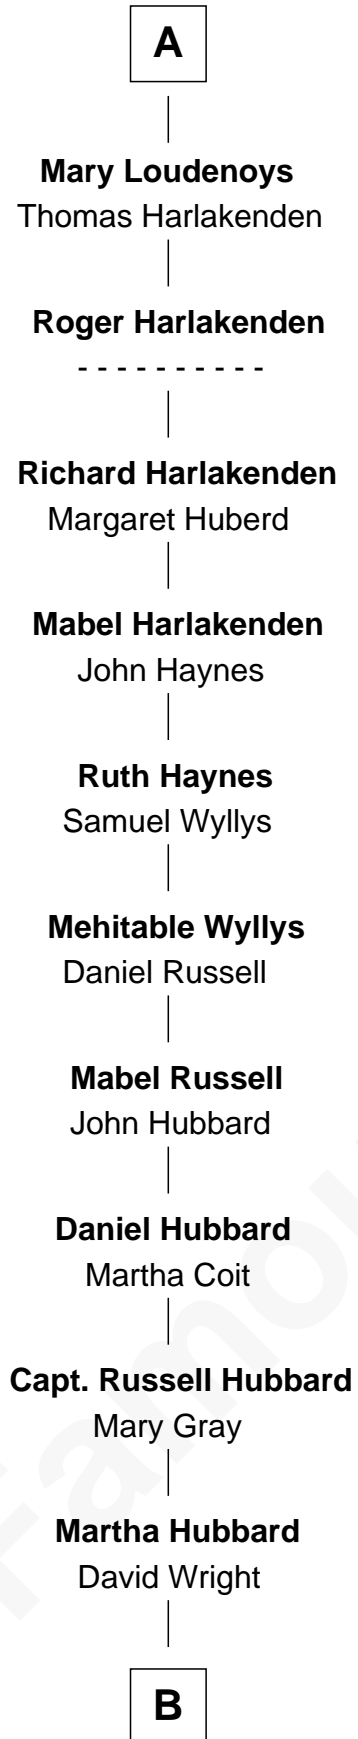

# FamousKin.com Relationship Chart of

**Anne Baxter**

*Movie Actress*

6th cousin 15 times removed of

**King Henry VIII**

*King of England*

**William III of Hainault**

Jeanne of Valois

**Philippa of Hainault**  
Edward III, King of England

**Sir Thomas Plantagenet**  
Eleanor de Bohun

**Anne Plantagenet**  
Sir William Bouchier

**Sir John Bouchier**  
Margaret Berners

**Sir Humphrey Bouchier**  
Elizabeth Tilney

**Anne Bouchier**  
Thomas Fiennes

**Catherine Fiennes**  
Richard Loudenoys

**A**

**Philippa of Hainault**  
Edward III, King of England

**John of Gaunt**  
Katherine Roet

**Sir John Beaufort**  
Margaret de Holand

**John Beaufort**  
Margaret Beauchamp

**Margaret Beaufort**  
Edmund Tudor

**Henry VII, King of England**  
Elizabeth of York

**King Henry VIII**  
*King of England*

FamousKin.com