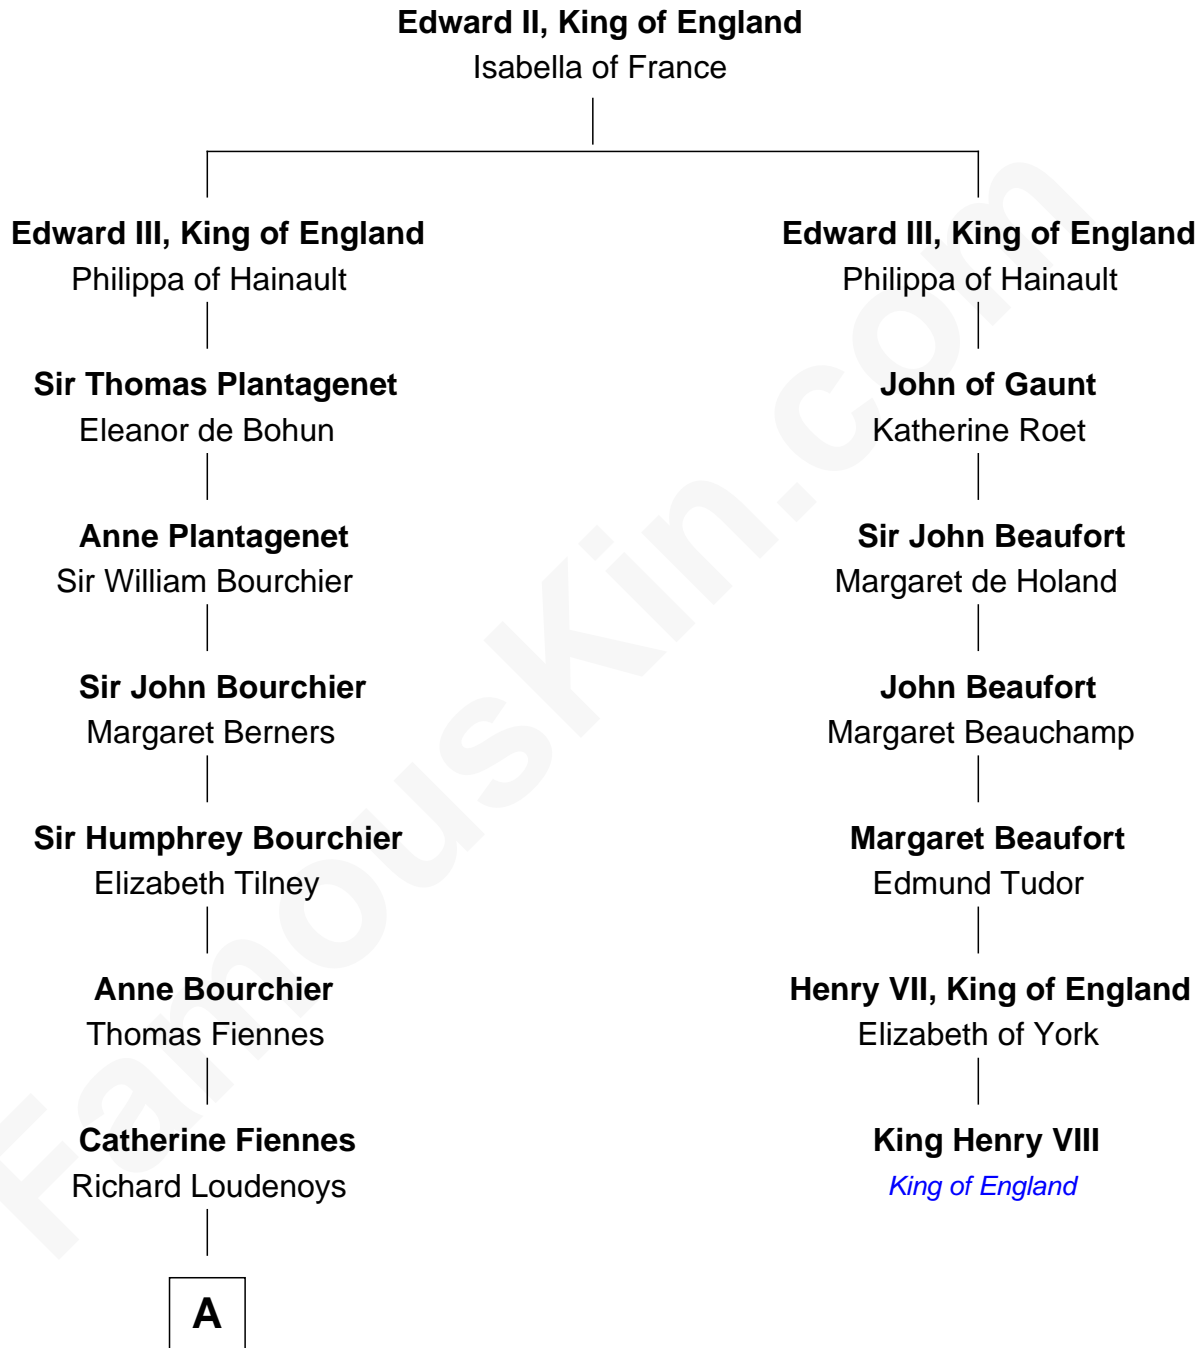

# FamousKin.com Relationship Chart of

**Anne Baxter**  
*Movie Actress*

6th cousin 15 times removed of

**King Henry VIII**  
*King of England*

FamousKin.com