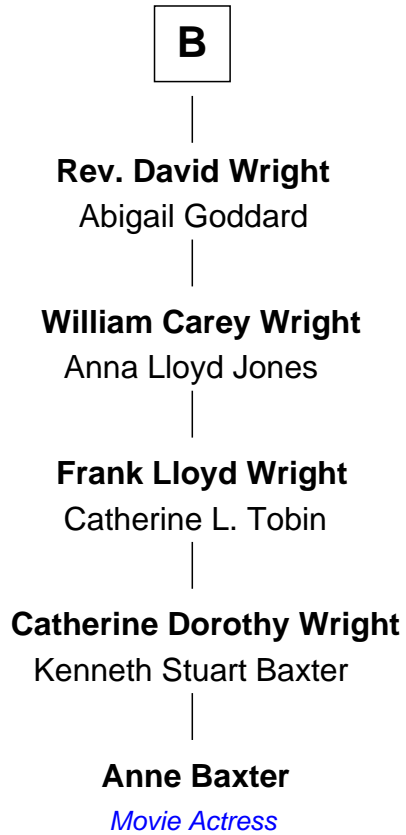

# FamousKin.com Relationship Chart of

**Anne Baxter**  
*Movie Actress*

5th cousin 16 times removed of

**King Henry VIII**  
*King of England*

**Richard Fitzalan**  
Eleanor Plantagenet

**Joan Fitzalan**  
Humphrey de Bohun  
**Eleanor de Bohun**  
Sir Thomas Plantagenet

**Anne Plantagenet**  
Sir William Bourchier

**Sir John Bourchier**  
Margaret Berners

**Sir Humphrey Bourchier**  
Elizabeth Tilney

**Anne Bourchier**  
Thomas Fiennes

**Catherine Fiennes**  
Richard Loudenoys

**A**

**Alice Fitzalan**  
Sir Thomas de Holand

**Margaret de Holand**  
Sir John Beaufort

**John Beaufort**  
Margaret Beauchamp

**Margaret Beaufort**  
Edmund Tudor

**Henry VII, King of England**  
Elizabeth of York

**King Henry VIII**  
*King of England*

FamousKin.com