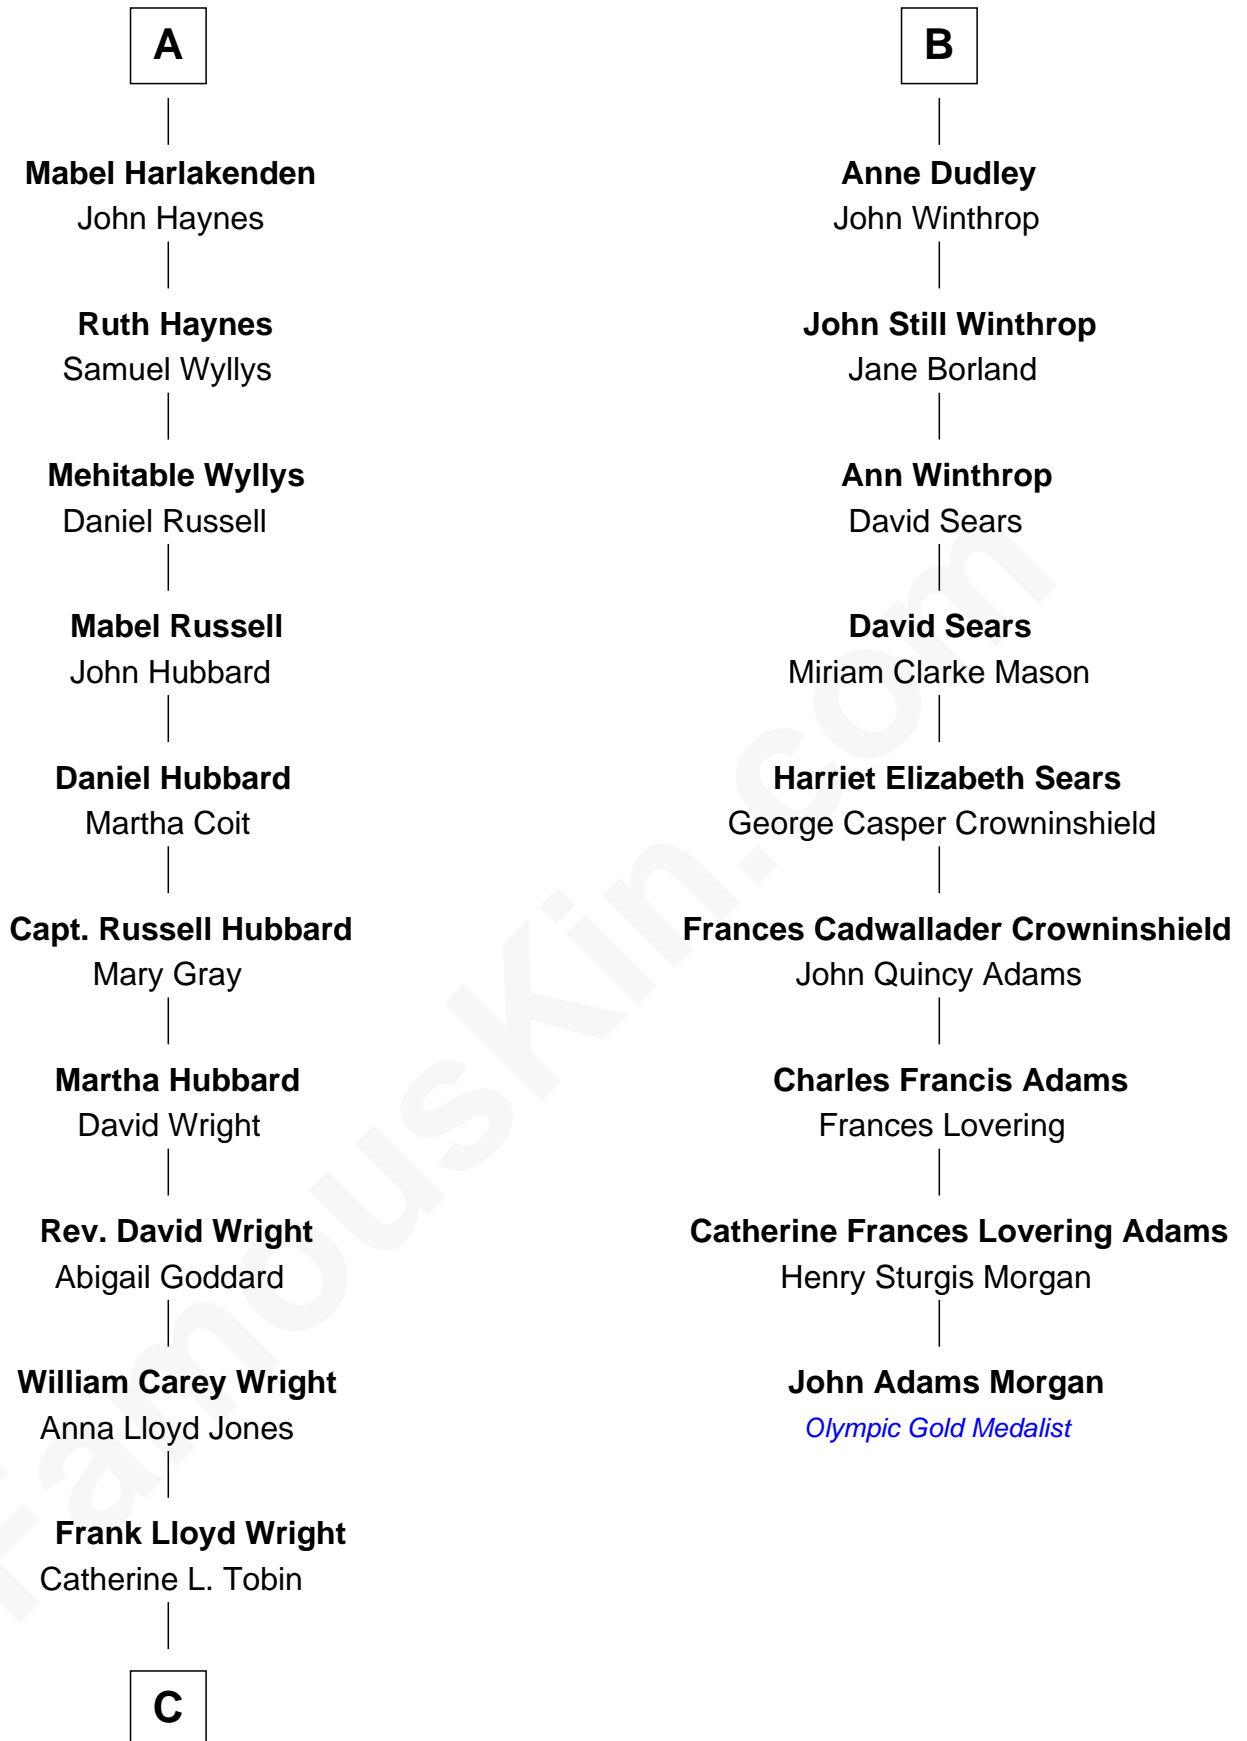

# FamousKin.com Relationship Chart of

**Anne Baxter**  
*Movie Actress*

15th cousin 3 times removed of

**John Adams Morgan**  
*1952 Olympic Sailing Gold Medalist*

**Sir Richard Neville**  
Alice Montagu

**Alice de Neville**  
Sir Henry FitzHugh

**Alice FitzHugh**  
Sir John Fiennes

**Thomas Fiennes**  
Anne Bouchier

**Catherine Fiennes**  
Richard Loudenoys

**Mary Loudenoys**  
Thomas Harlakenden

**Roger Harlakenden**  
-----

**Richard Harlakenden**  
Margaret Huberd

**A**

**Katherine Neville**  
William Bonville

**Cecily Bonville**  
Thomas Grey

**Cecily Grey**  
Sir John Sutton

**Sir Henry Dudley**  
----- Ashton  
*Probable*

**Roger Dudley**  
Susanna Thorne

**Gov. Thomas Dudley**  
Katherine Deighton

**Gov. Joseph Dudley**  
Rebecca Tyng

**B**

**C**

—  
**Catherine Dorothy Wright**

Kenneth Stuart Baxter

—  
**Anne Baxter**

*Movie Actress*

FamousKin.com