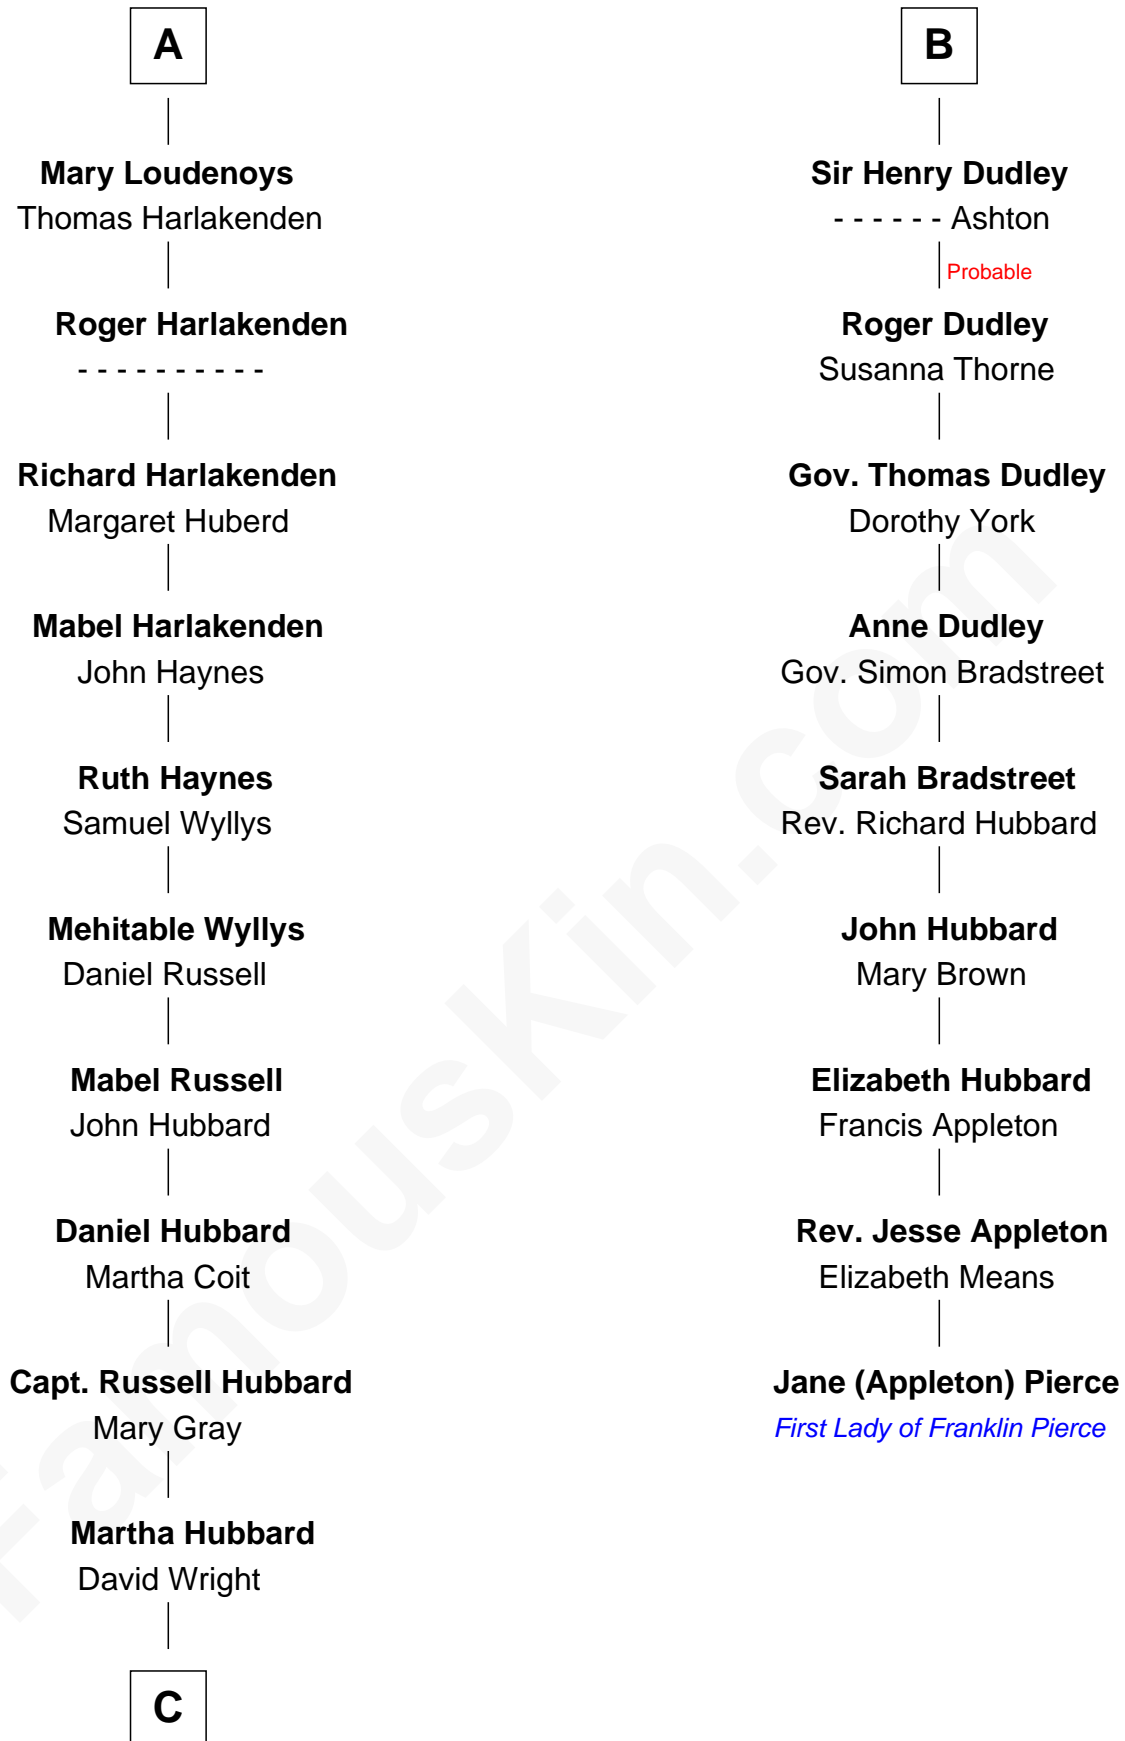

FamousKin.com Relationship Chart of

Anne Baxter

Movie Actress

15th cousin 6 times removed of

Jane (Appleton) Pierce

First Lady of President Franklin Pierce

William III of Hainault

Jeanne of Valois

Philippa of Hainault
Edward III, King of England

Sir Thomas Plantagenet
Eleanor de Bohun

Anne Plantagenet
Sir William Bouchier

Sir John Bouchier
Margaret Berners

Sir Humphrey Bouchier
Elizabeth Tilney

Anne Bouchier
Thomas Fiennes

Catherine Fiennes
Richard Loudenoys

A

Philippa of Hainault
Edward III, King of England

John of Gaunt
Katherine Roet

Joan Beaufort
Sir Ralph Neville

Katherine Neville
Sir Thomas Strangeways

Joan Strangeways
Sir William Willoughby

Cecily Willoughby
Sir Edward Sutton

Sir John Sutton
Cecily Grey

B

FamousKin.com