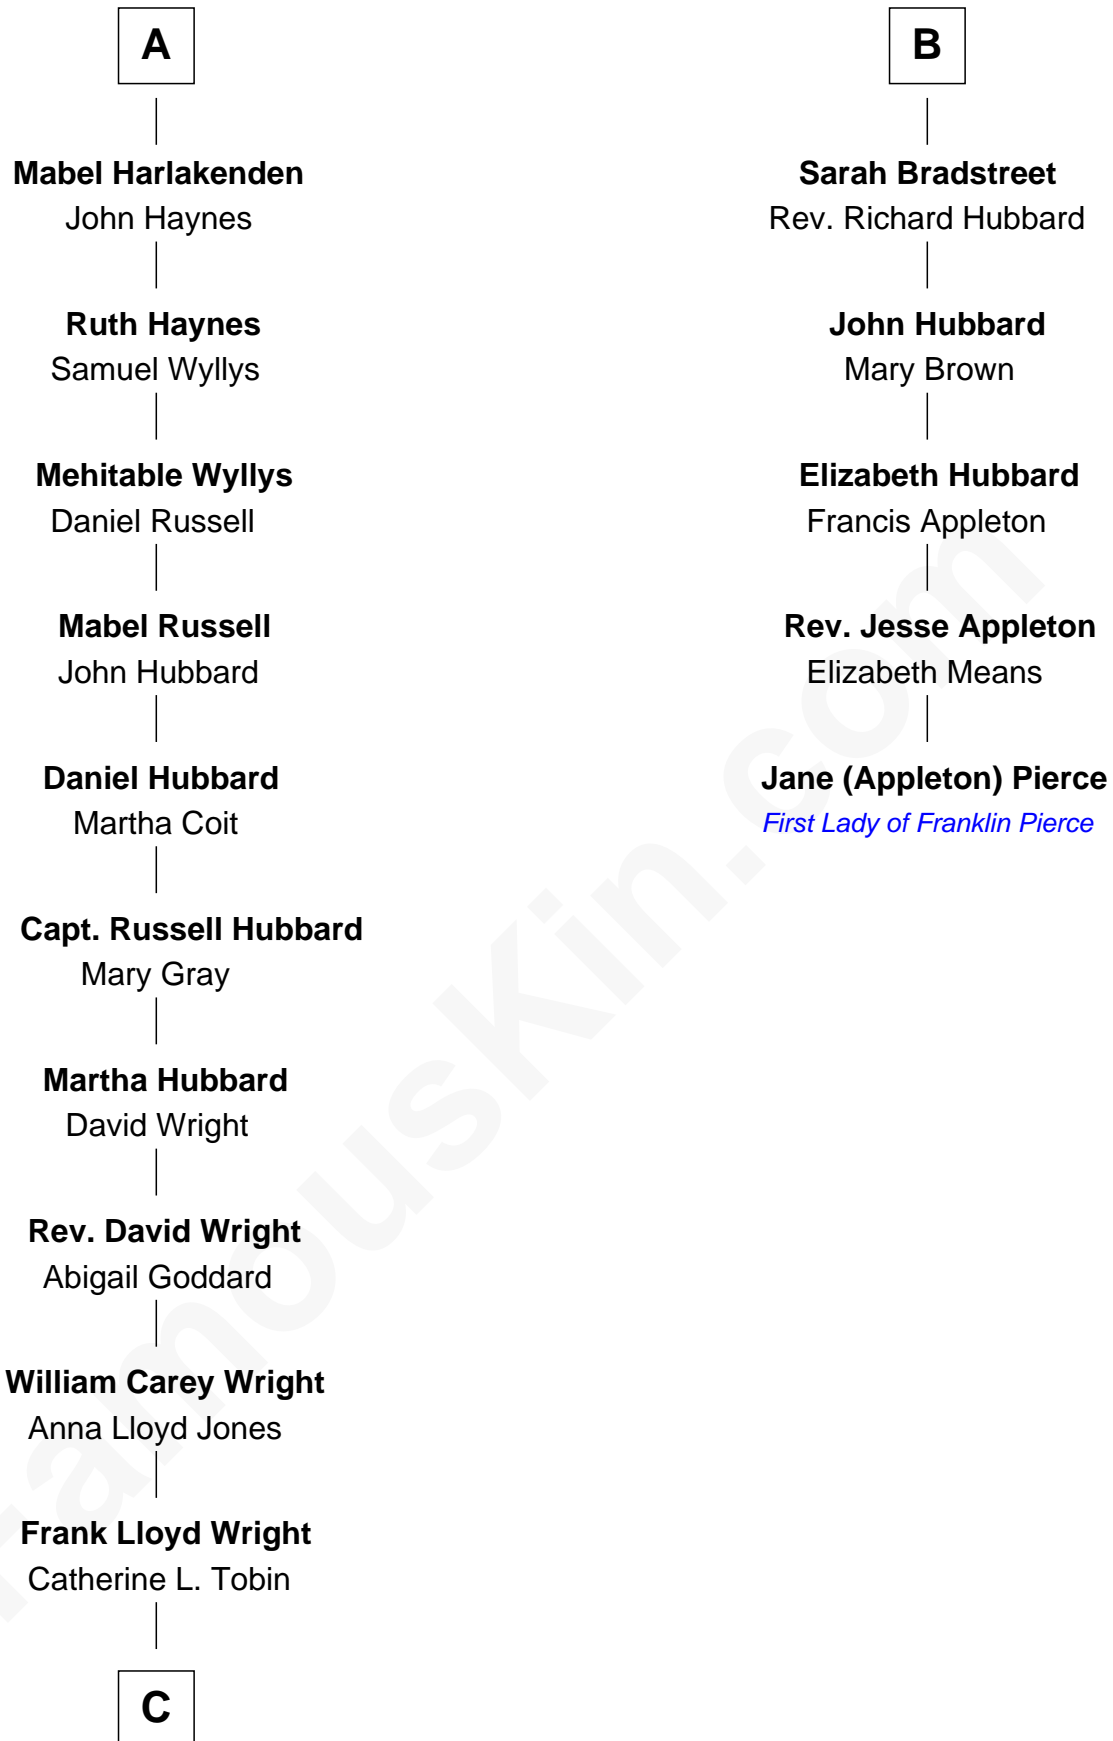

FamousKin.com Relationship Chart of

Anne Baxter
Movie Actress

11th cousin 7 times removed of

Jane (Appleton) Pierce
First Lady of President Franklin Pierce

Sir Richard Neville
Alice Montagu

Alice de Neville
Sir Henry FitzHugh

Cecily Bonville
Thomas Grey

Cecily Grey
Sir John Sutton

Sir Henry Dudley
----- Ashton

Roger Dudley
Susanna Thorne

Gov. Thomas Dudley
Dorothy York

Anne Dudley
Gov. Simon Bradstreet

B

C