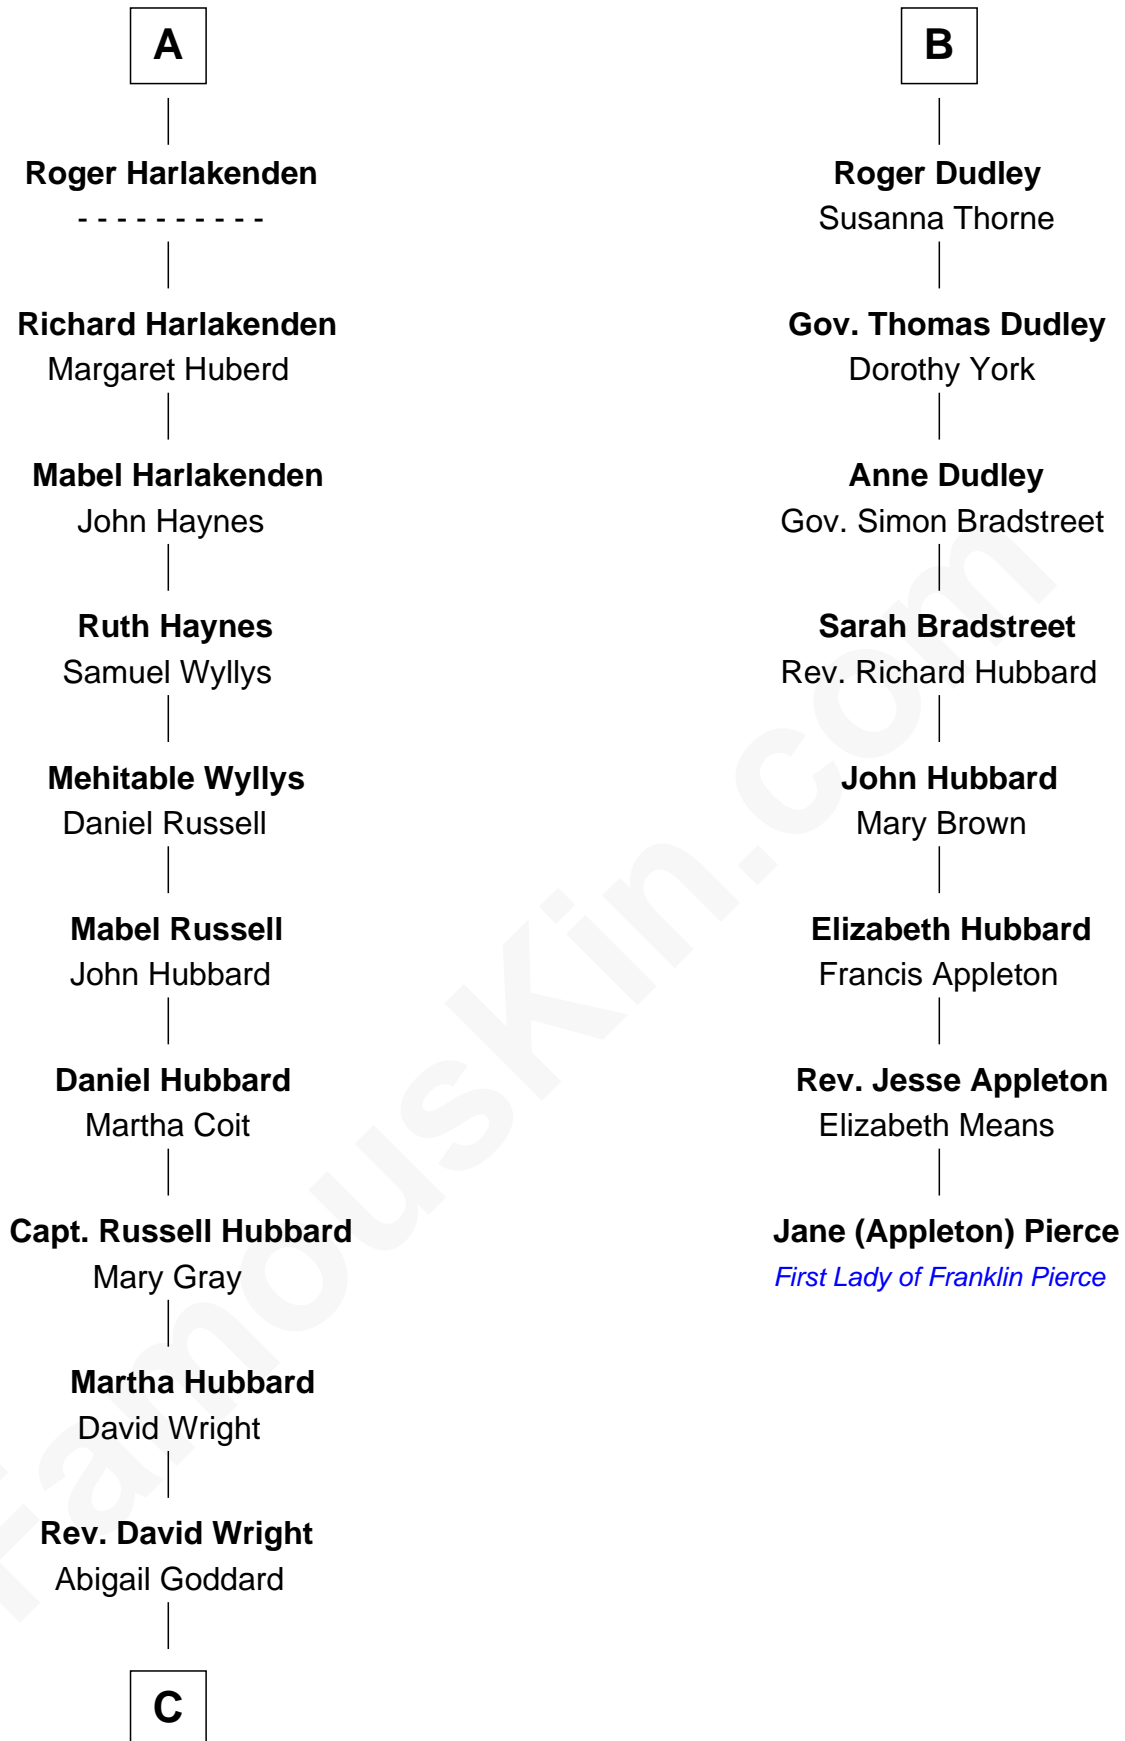

FamousKin.com Relationship Chart of

Anne Baxter

Movie Actress

14th cousin 6 times removed of

Jane (Appleton) Pierce

First Lady of President Franklin Pierce

C

William Carey Wright

Anna Lloyd Jones

Frank Lloyd Wright

Catherine L. Tobin

Catherine Dorothy Wright

Kenneth Stuart Baxter

Anne Baxter

Movie Actress

FamousKin.com