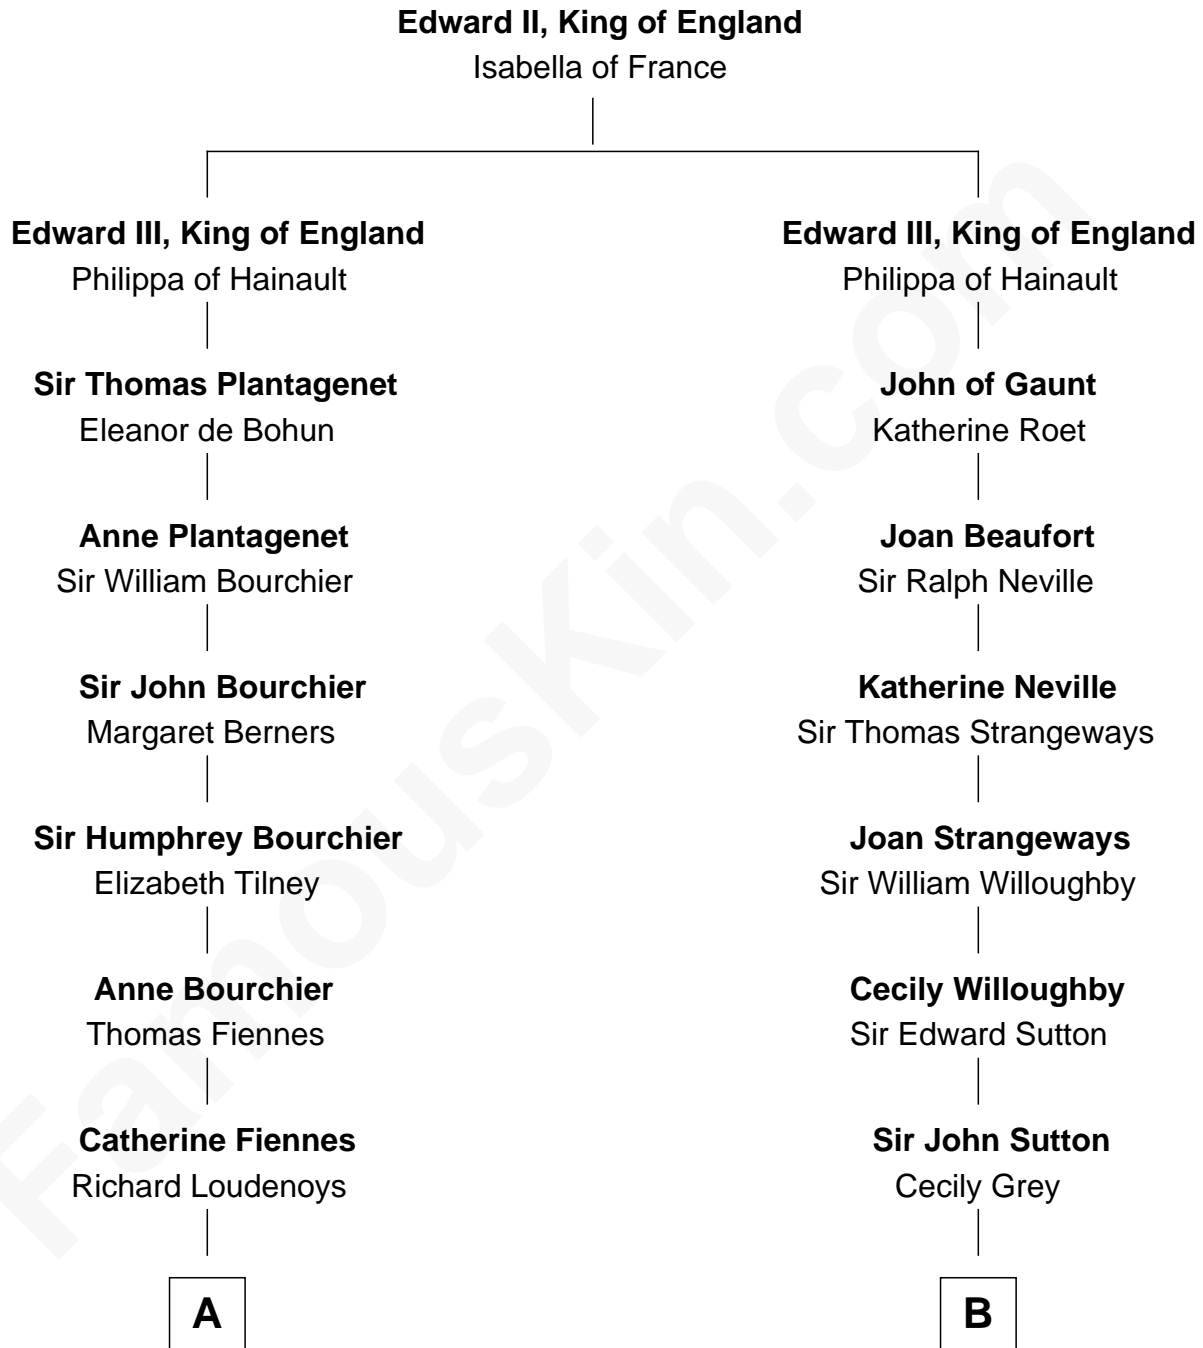

FamousKin.com Relationship Chart of

Anne Baxter
Movie Actress

15th cousin 6 times removed of

Jane (Appleton) Pierce
First Lady of President Franklin Pierce

FamousKin.com