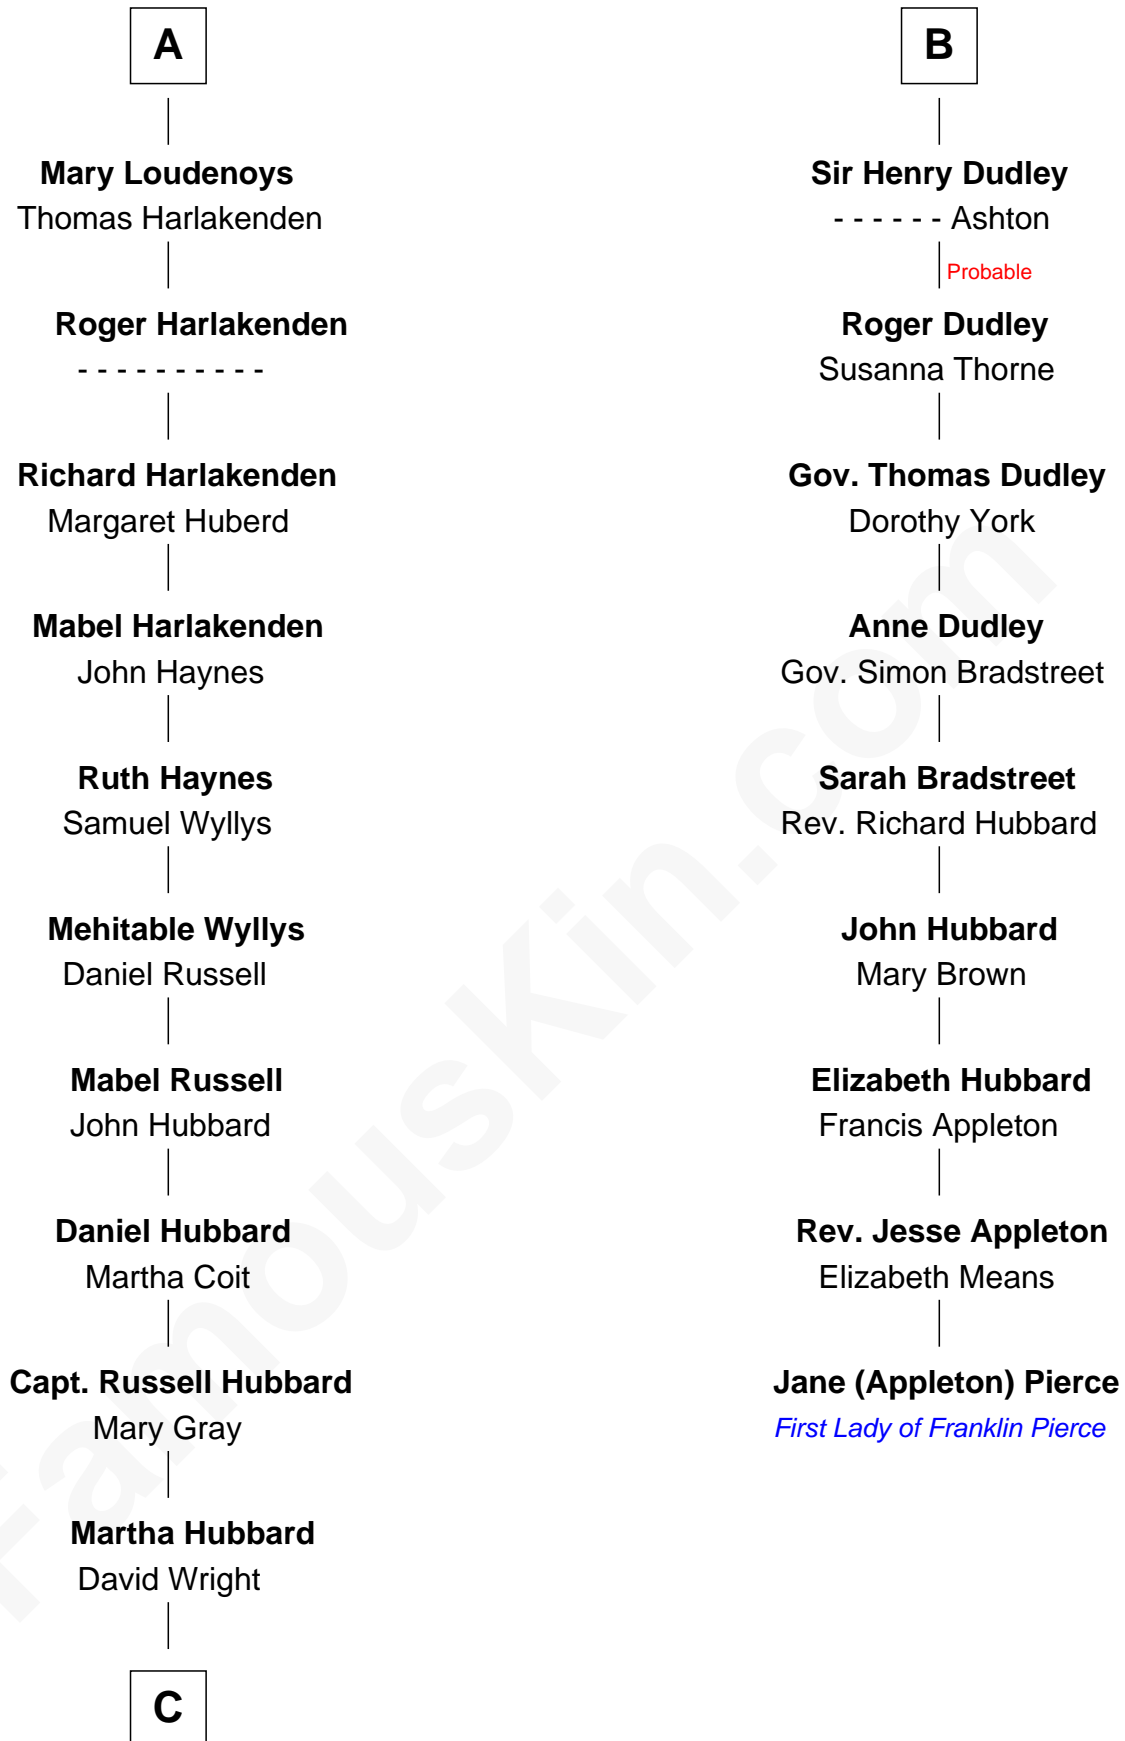

FamousKin.com Relationship Chart of

Anne Baxter
Movie Actress

15th cousin 6 times removed of

Jane (Appleton) Pierce
First Lady of President Franklin Pierce

FamousKin.com