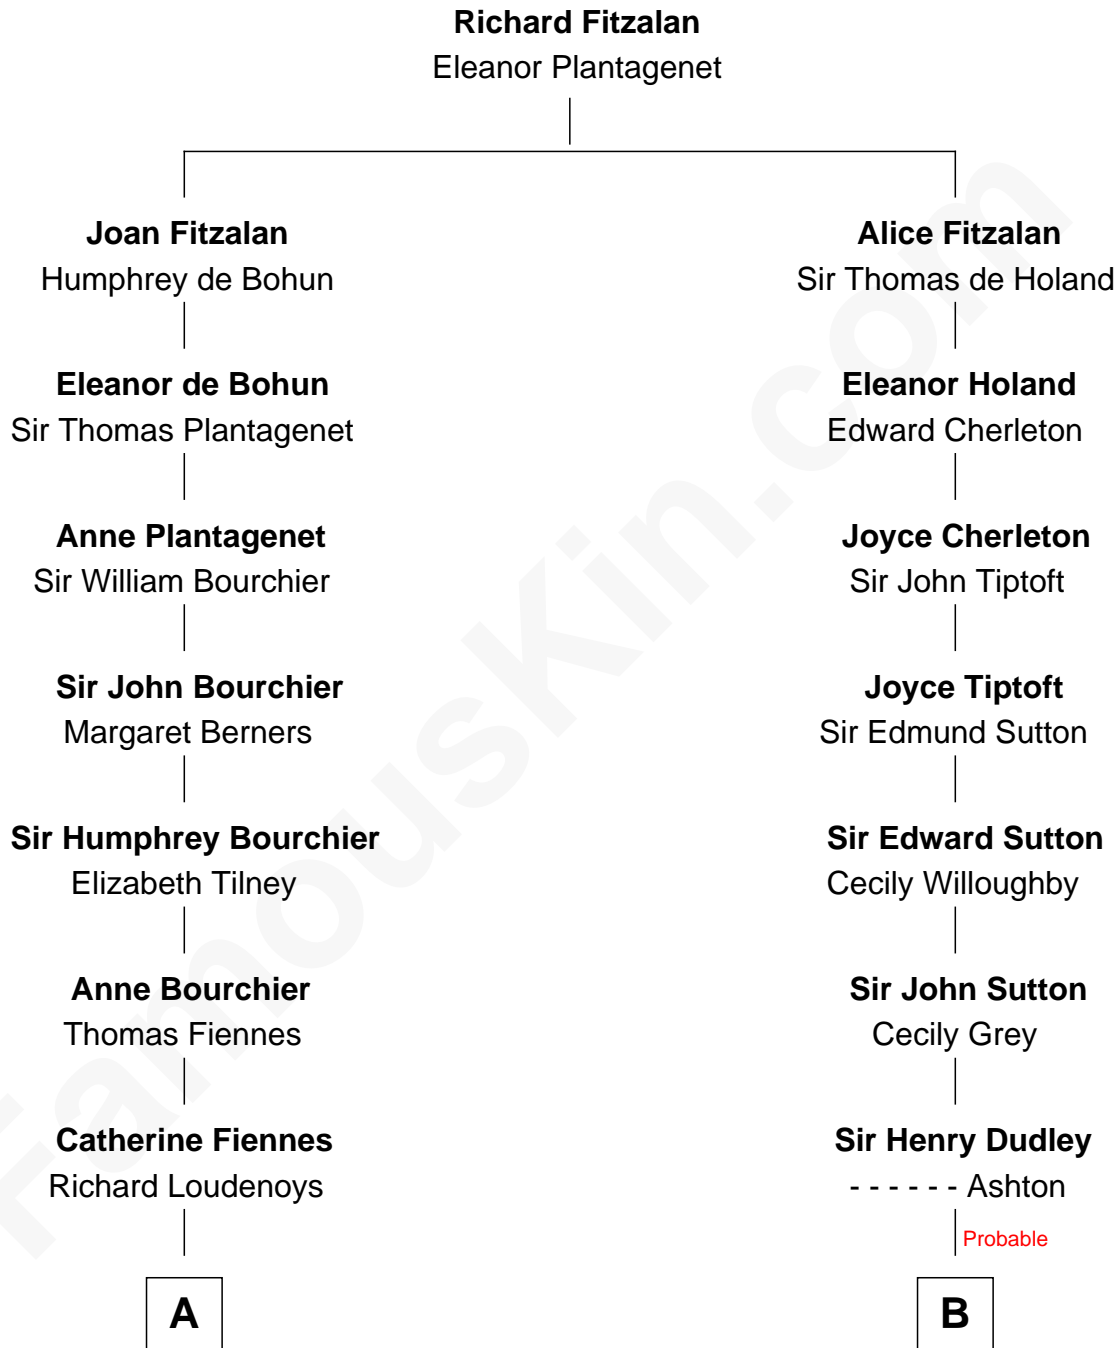

FamousKin.com Relationship Chart of

Anne Baxter
Movie Actress

14th cousin 7 times removed of

Jane (Appleton) Pierce
First Lady of President Franklin Pierce

FamousKin.com