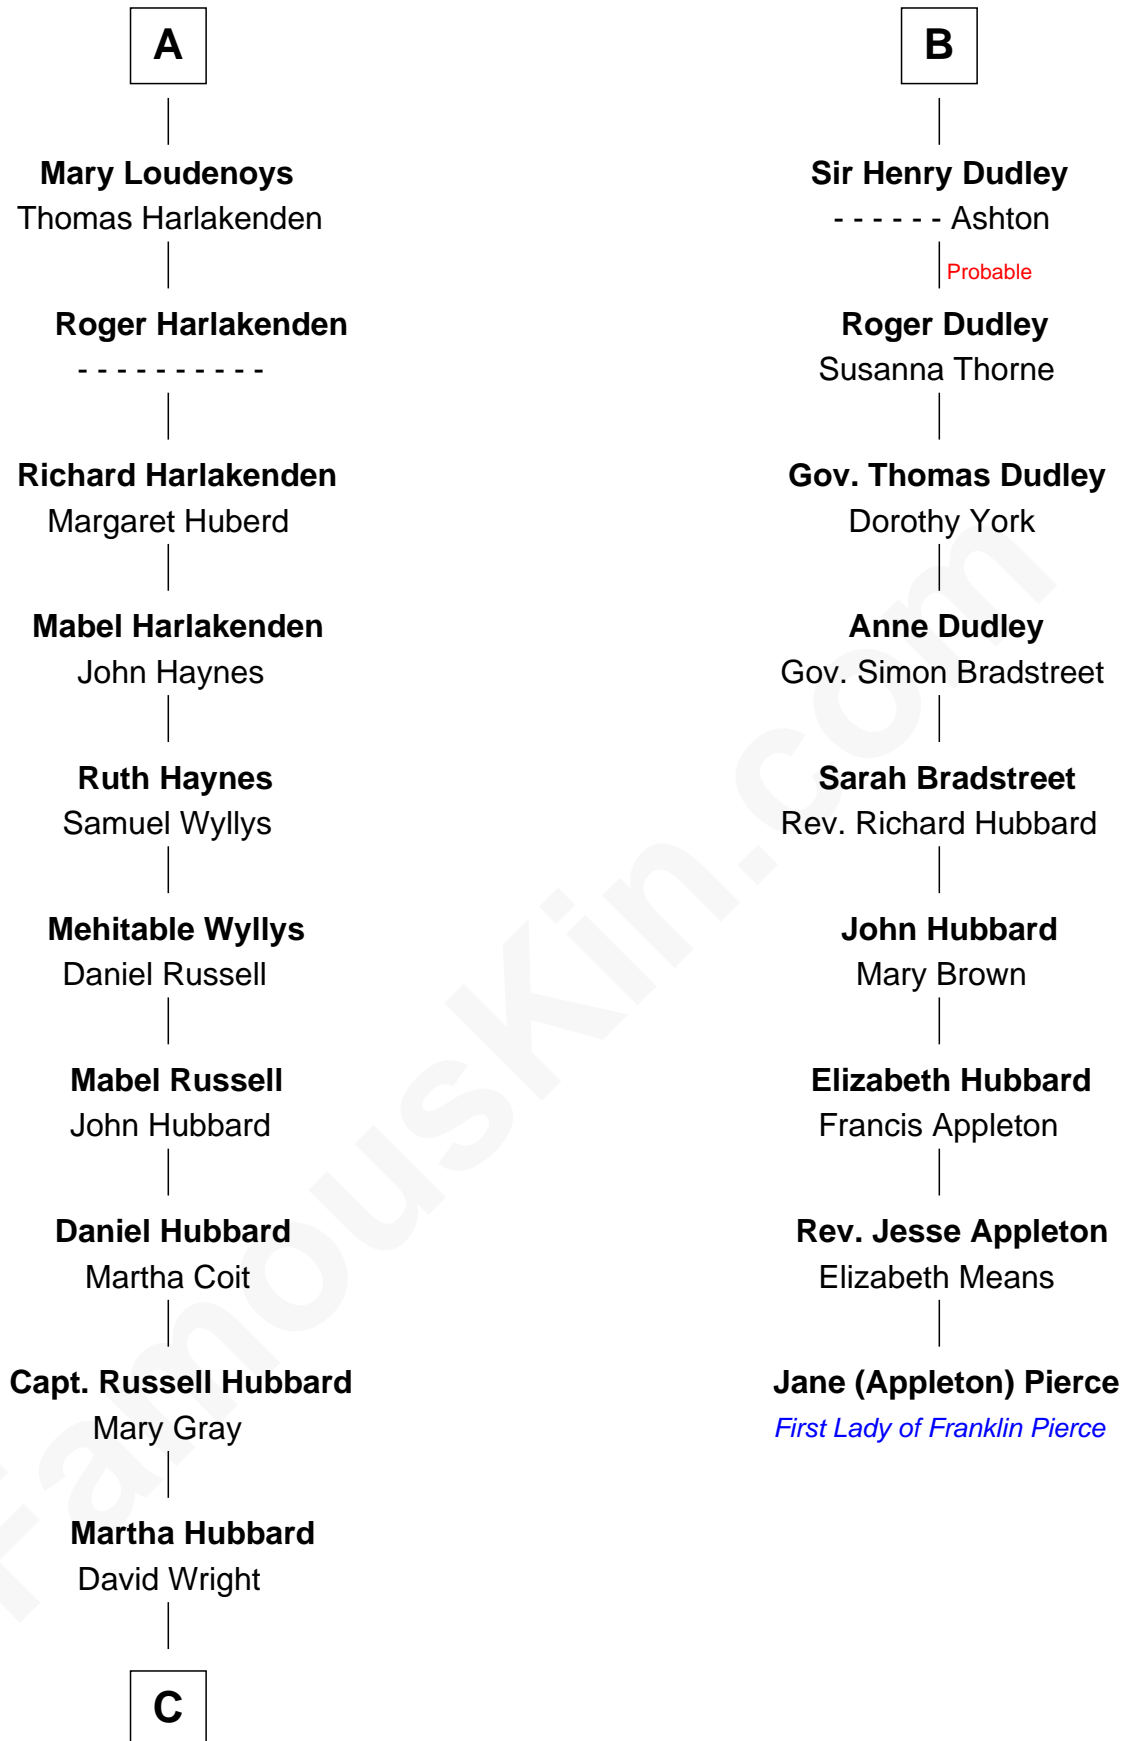

FamousKin.com Relationship Chart of

Anne Baxter

Movie Actress

15th cousin 6 times removed of

Jane (Appleton) Pierce

First Lady of President Franklin Pierce

Edmund Fitzalan

Alice de Warenne

Aline Fitzalan

Sir Roger le Strange

Lucy le Strange

Sir William Willoughby

Margery Willoughby

Sir William FitzHugh

Sir Henry FitzHugh

Alice de Neville

Eleanor Plantagenet

Alice Fitzalan

Sir Thomas de Holand

Eleanor Holand

Edward Cherleton

Joyce Cherleton

Sir John Tiptoft

Joyce Tiptoft

Sir Edmund Sutton

Sir Edward Sutton

Cecily Willoughby

Sir John Sutton

Cecily Grey

B

FamousKin.com