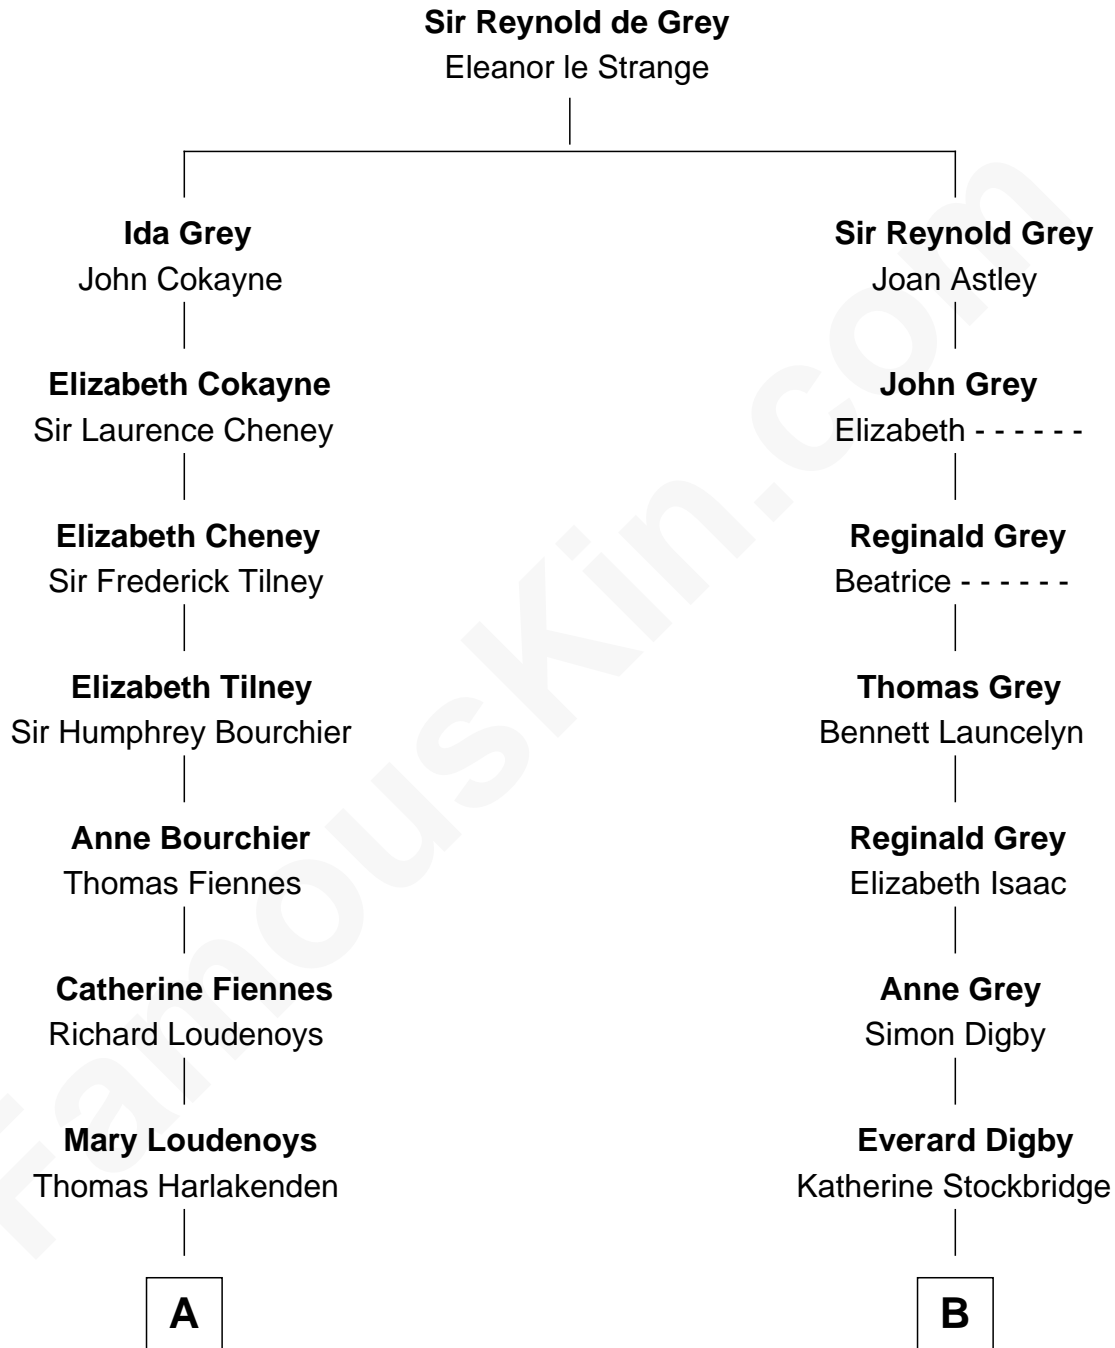

FamousKin.com Relationship Chart of

Anne Baxter

Movie Actress

17th cousin 3 times removed of

Henry Sturgis Morgan

Co-Founder of Morgan Stanley

C

—
William Carey Wright

Anna Lloyd Jones

—
Frank Lloyd Wright

Catherine L. Tobin

—
Catherine Dorothy Wright

Kenneth Stuart Baxter

—
Anne Baxter

Movie Actress

FamousKin.com