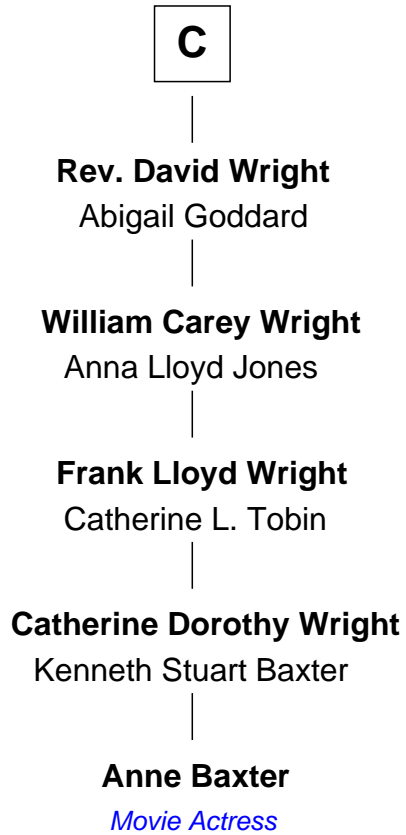

FamousKin.com Relationship Chart of

Anne Baxter
Movie Actress

16th cousin 5 times removed of

Fitzhugh Lee

40th Governor of Virginia

Edward II, King of England
Isabella of France

Edward III, King of England
Philippa of Hainault

Sir Thomas Plantagenet
Eleanor de Bohun

Anne Plantagenet
Sir William Bouchier

Sir John Bouchier
Margaret Berners

Sir Humphrey Bouchier
Elizabeth Tilney

Anne Bouchier
Thomas Fiennes

Catherine Fiennes
Richard Loudenoys

A

Edward III, King of England
Philippa of Hainault

John of Gaunt
Katherine Roet

Sir John Beaufort
Margaret de Holand

Joan Beaufort
Sir James Stewart

John Stewart
Eleanor Sinclair

Jean Stewart
James Arbuthnott

Isabel Arbuthnott
Sir Robert Maule

B

FamousKin.com