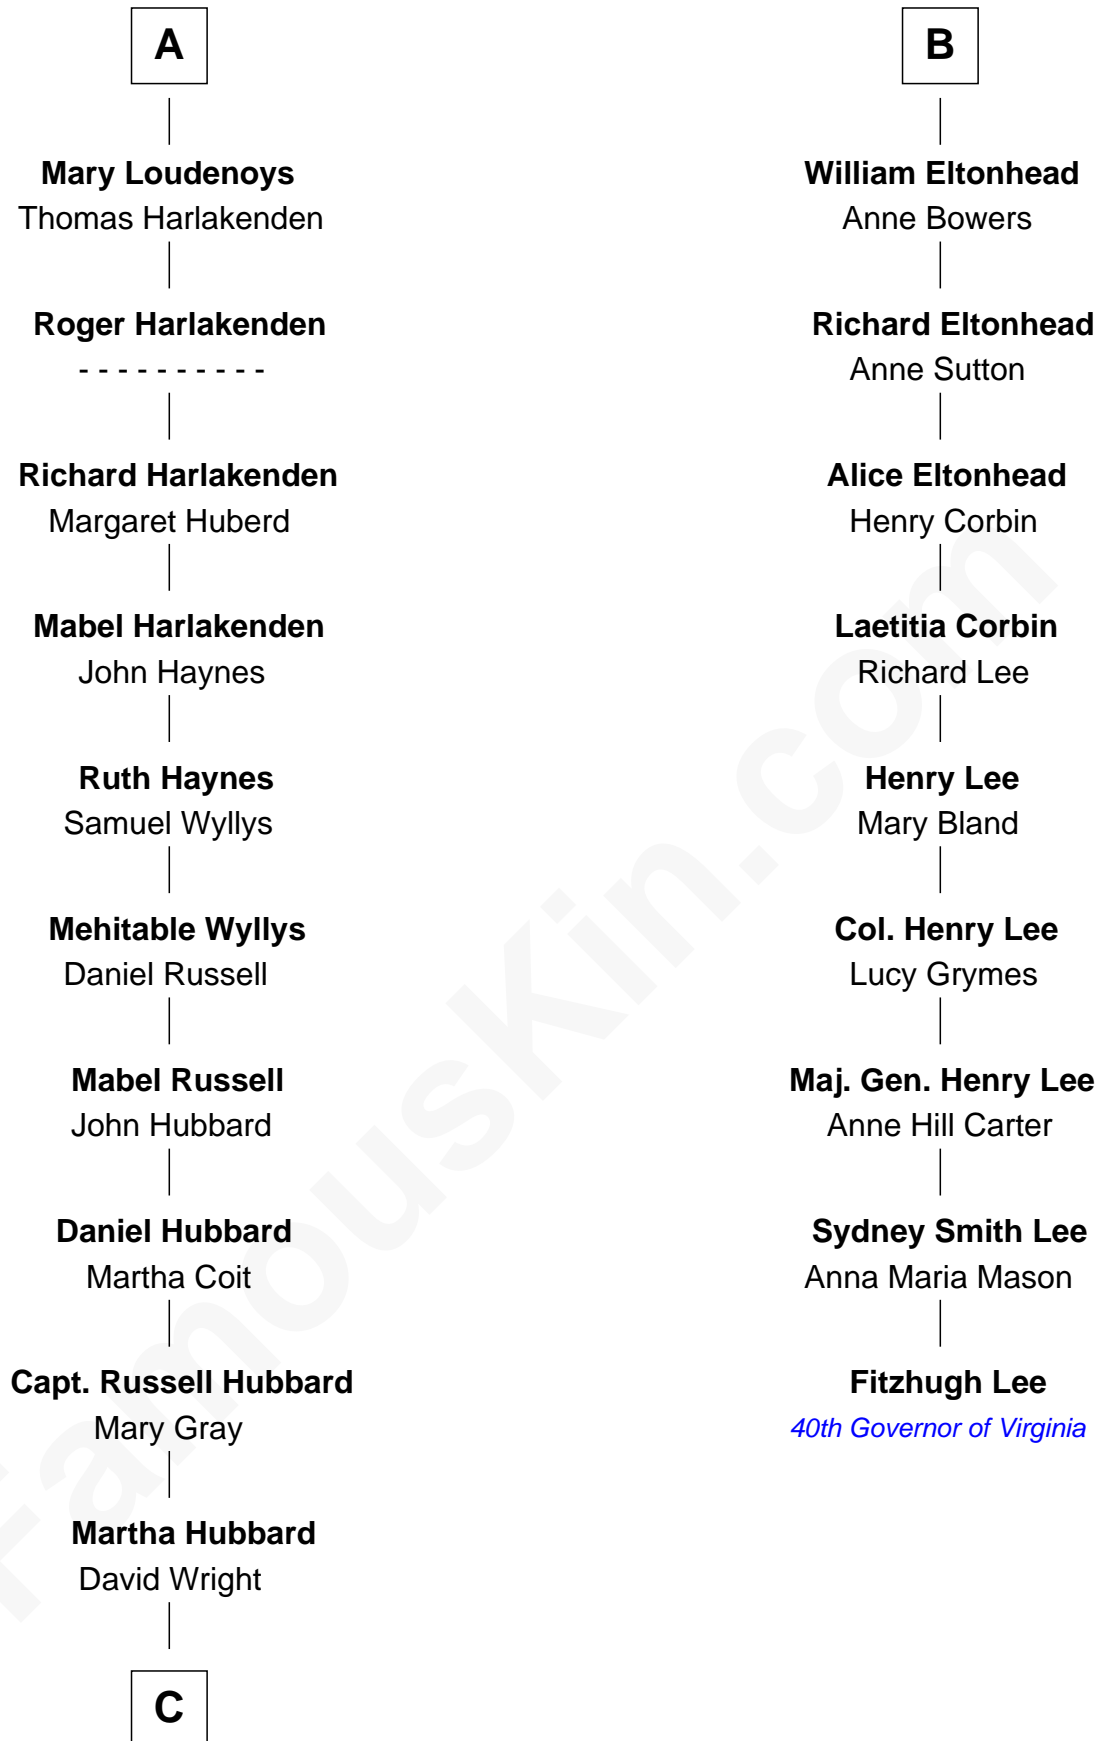

FamousKin.com Relationship Chart of

Anne Baxter

Movie Actress

15th cousin 6 times removed of

Fitzhugh Lee

40th Governor of Virginia

Richard Fitzalan
Eleanor Plantagenet

FamousKin.com