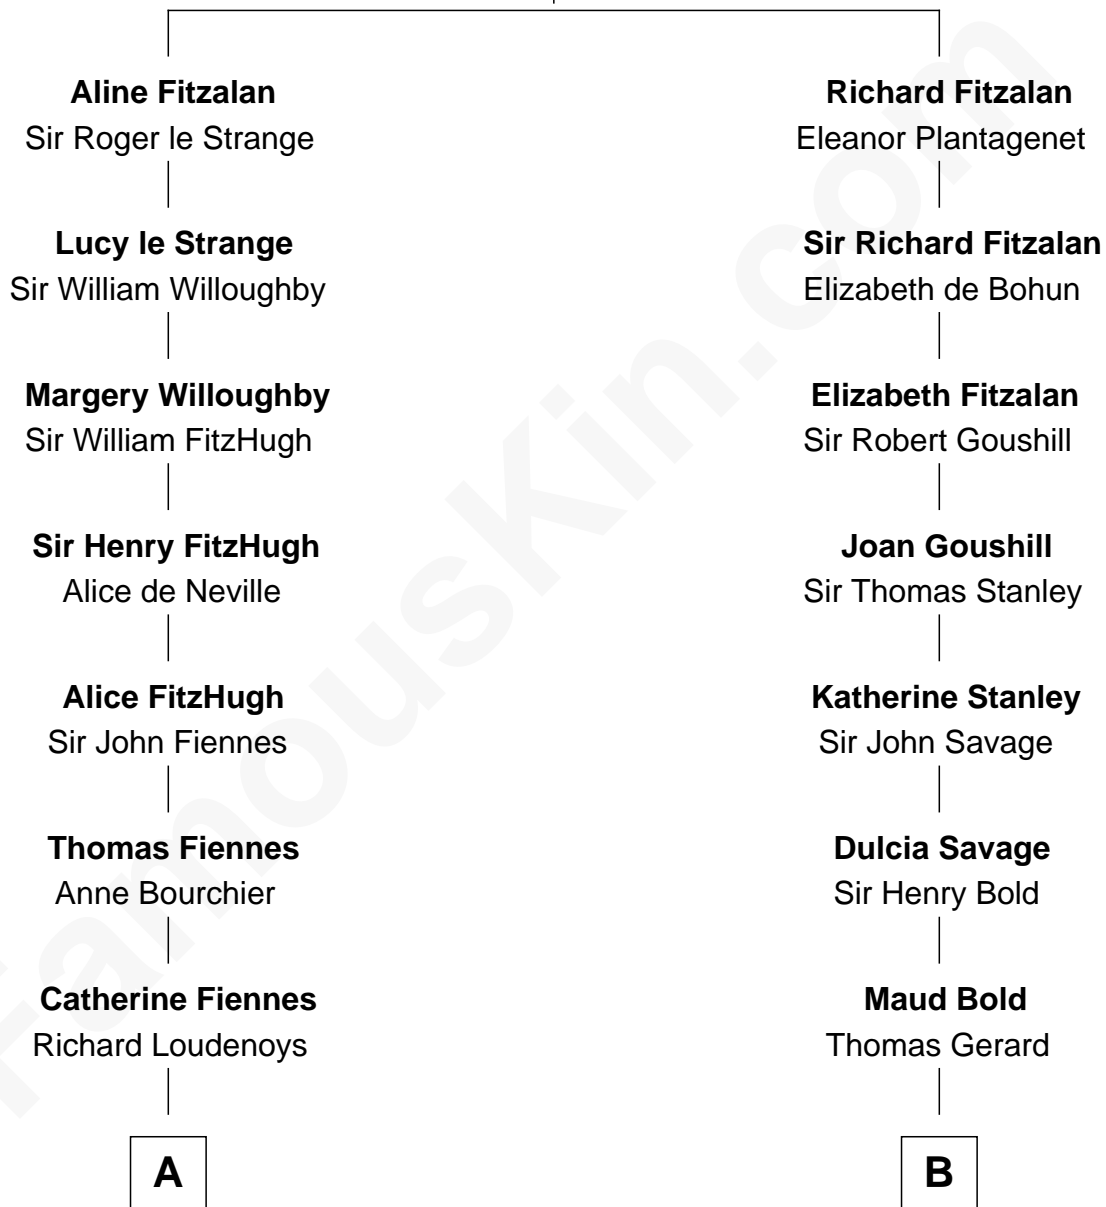

FamousKin.com Relationship Chart of

Anne Baxter

Movie Actress

16th cousin 5 times removed of

Fitzhugh Lee

40th Governor of Virginia

Edmund Fitzalan

Alice de Warenne

FamousKin.com