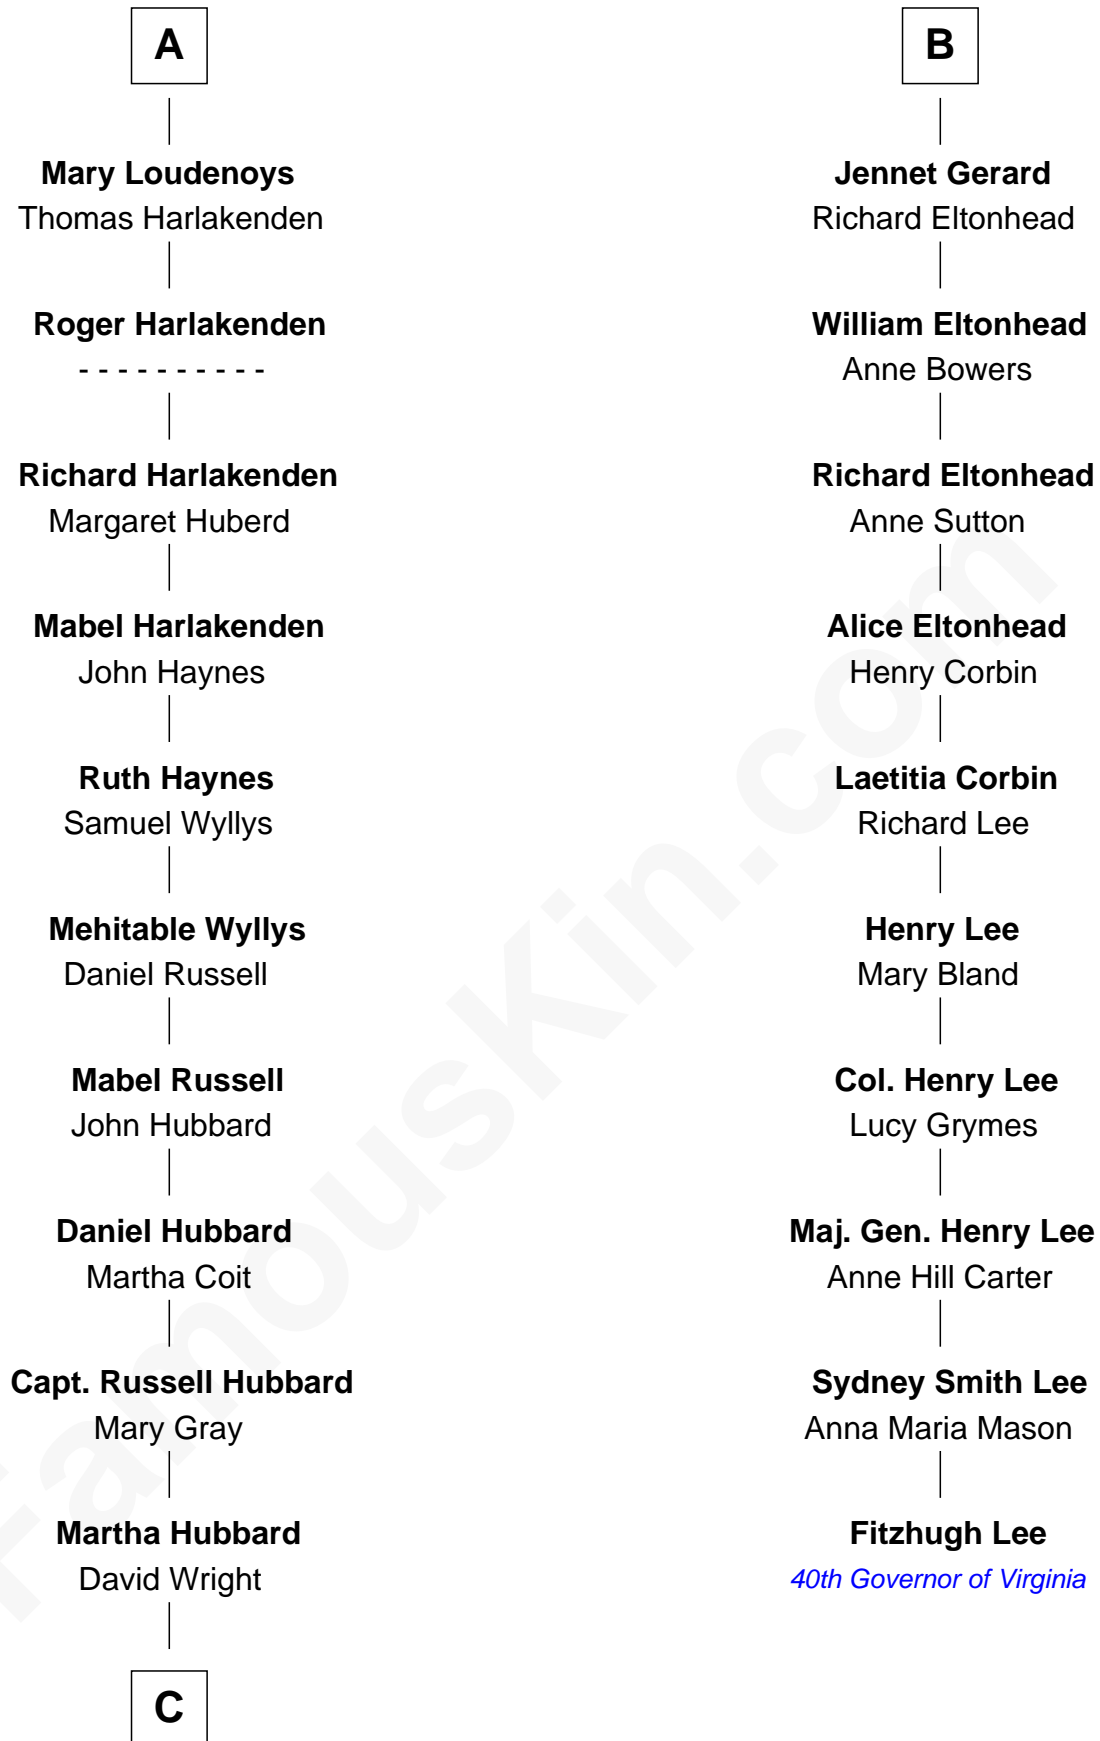

FamousKin.com Relationship Chart of

Anne Baxter

Movie Actress

16th cousin 5 times removed of

Fitzhugh Lee

40th Governor of Virginia

Edmund Fitzalan

Alice de Warenne

FamousKin.com