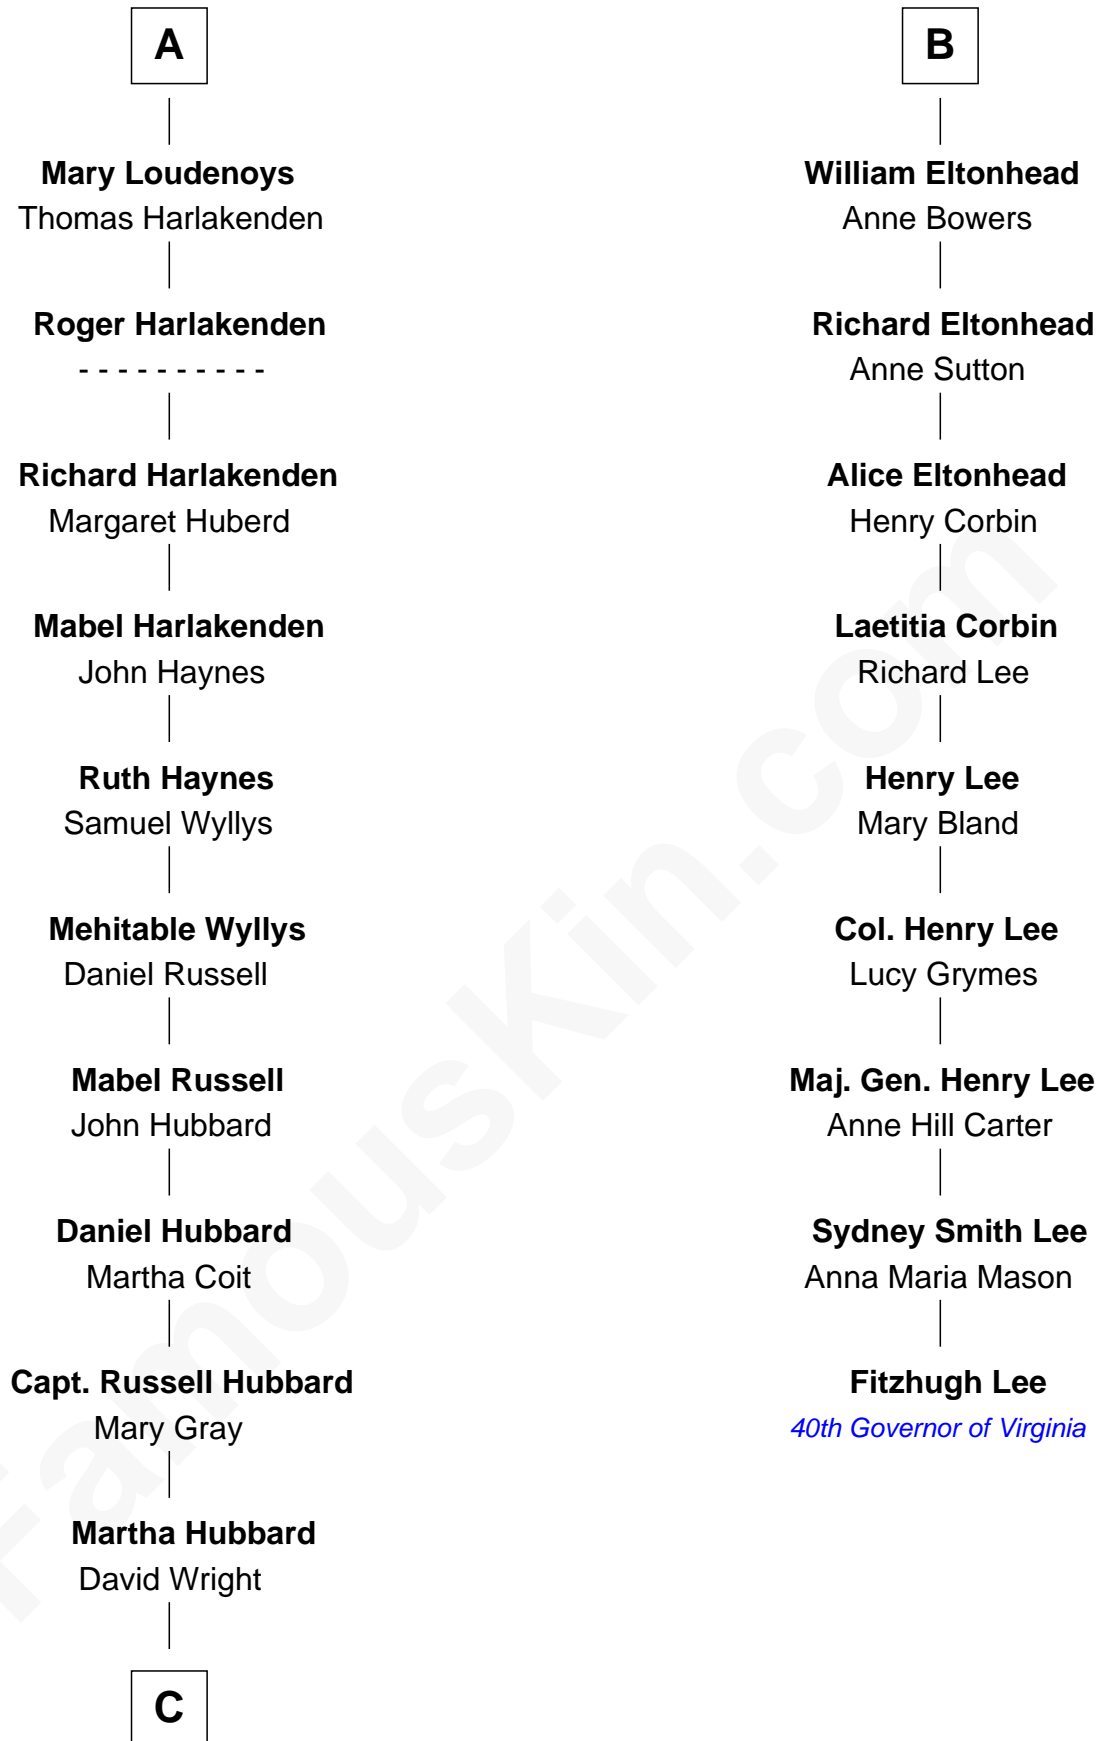

FamousKin.com Relationship Chart of

Anne Baxter

Movie Actress

15th cousin 6 times removed of

Fitzhugh Lee

40th Governor of Virginia

Sir William de Bohun
Elizabeth de Badlesmere

FamousKin.com