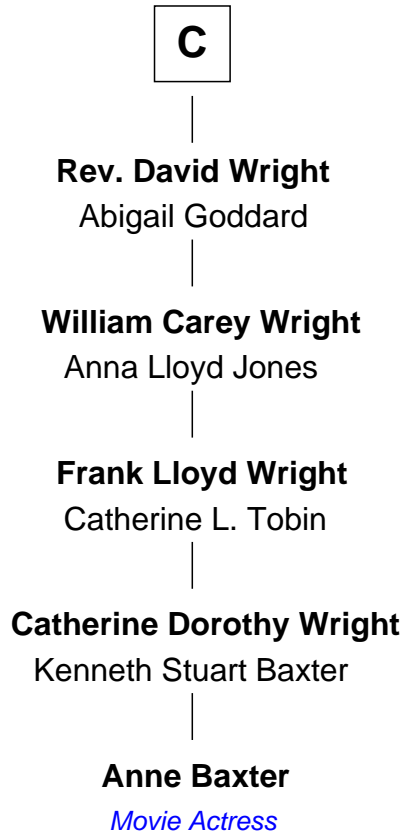

FamousKin.com Relationship Chart of

Anne Baxter
Movie Actress

13th cousin 8 times removed of

Thomas Sim Lee
2nd and 7th Governor of Maryland

FamousKin.com