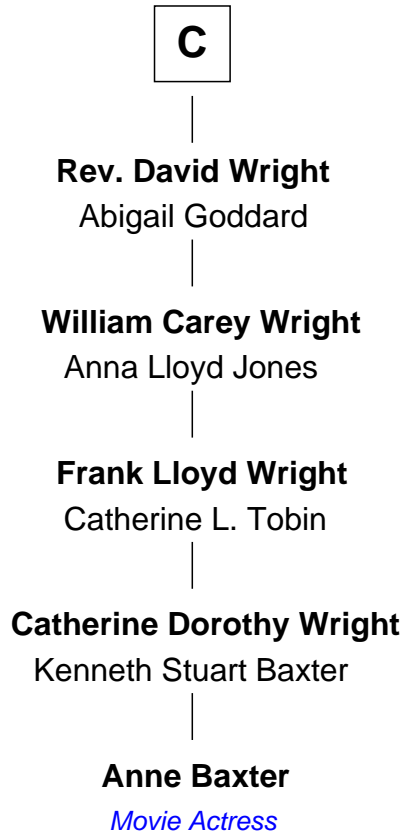

# FamousKin.com Relationship Chart of

**Anne Baxter**

*Movie Actress*

13th cousin 8 times removed of

**Thomas Sim Lee**

*2nd and 7th Governor of Maryland*

FamousKin.com