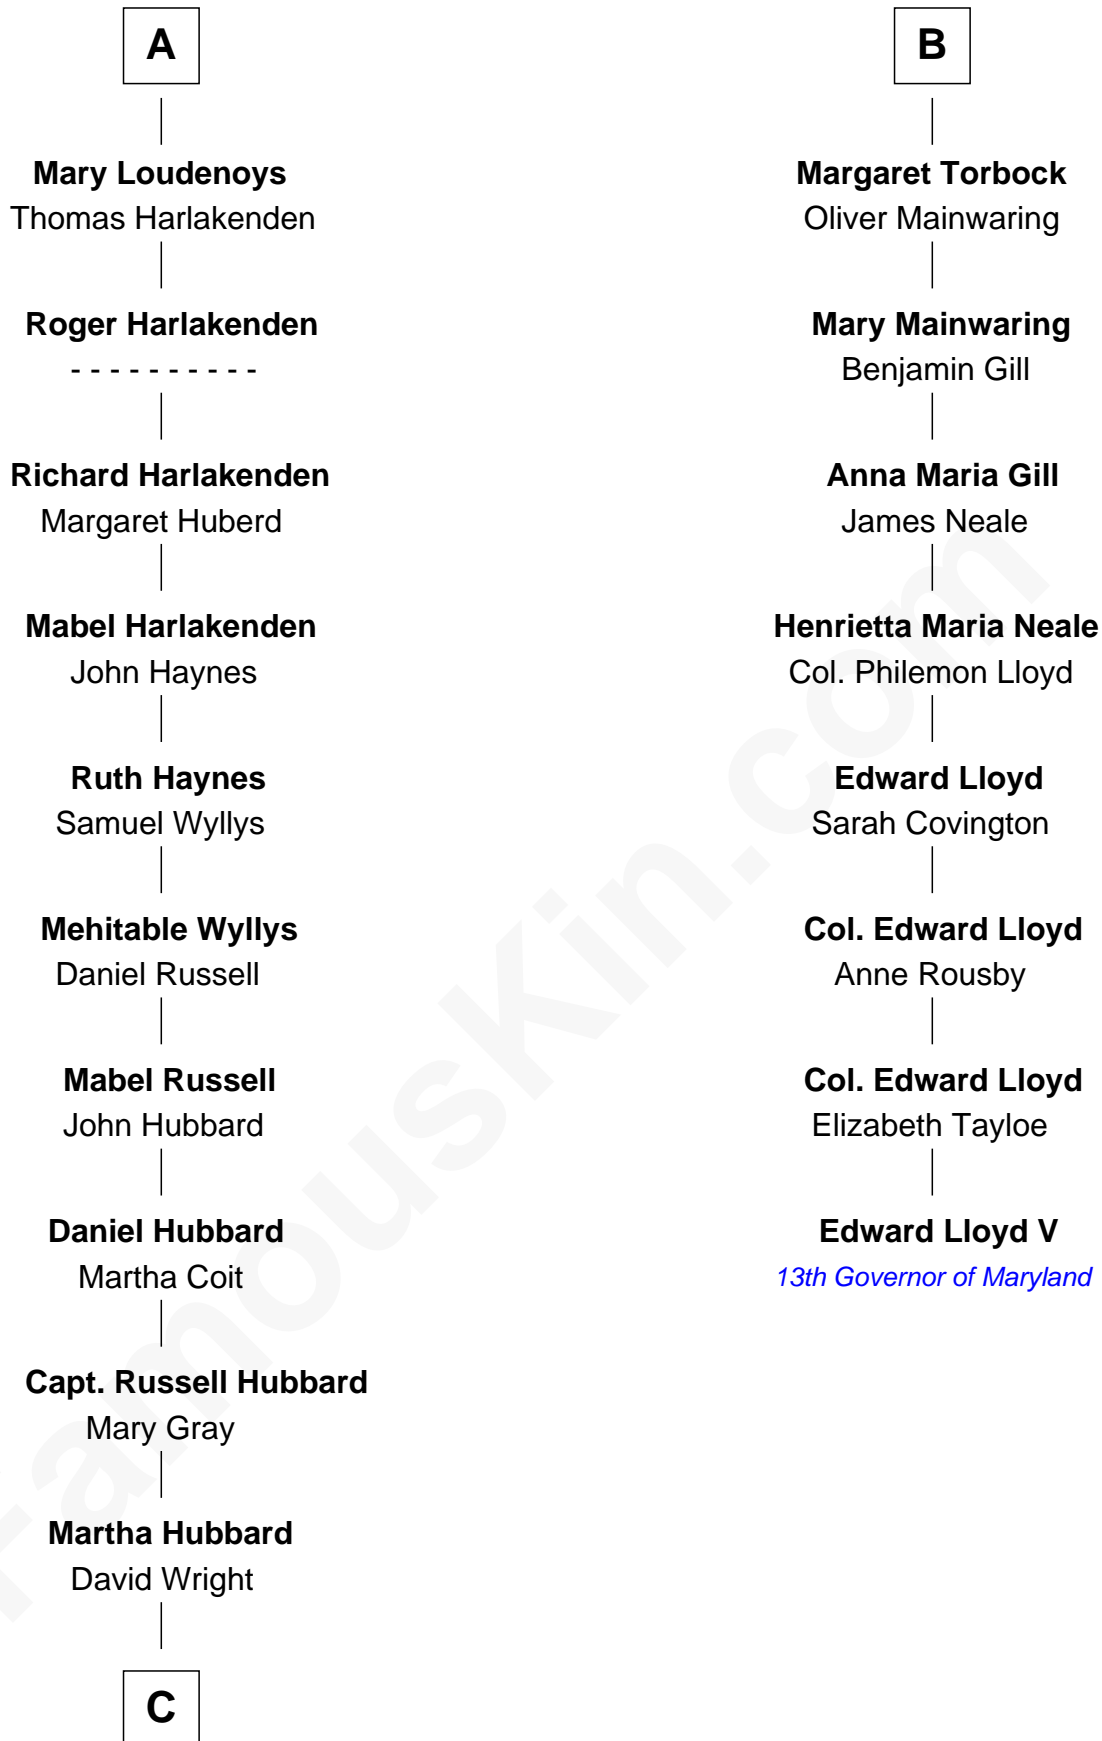

FamousKin.com Relationship Chart of

Anne Baxter
Movie Actress

14th cousin 7 times removed of

Edward Lloyd V
13th Governor of Maryland

Sir William de Bohun
Elizabeth de Badlesmere

FamousKin.com