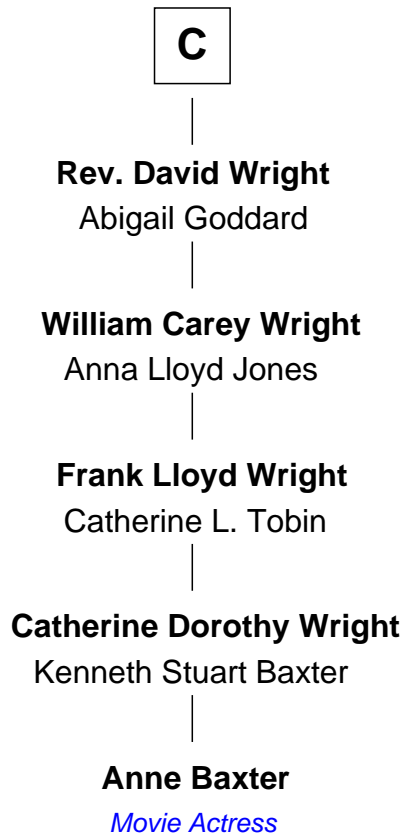

FamousKin.com Relationship Chart of

Anne Baxter
Movie Actress

14th cousin 7 times removed of

Edward Lloyd V
13th Governor of Maryland

Sir William de Bohun
Elizabeth de Badlesmere

FamousKin.com