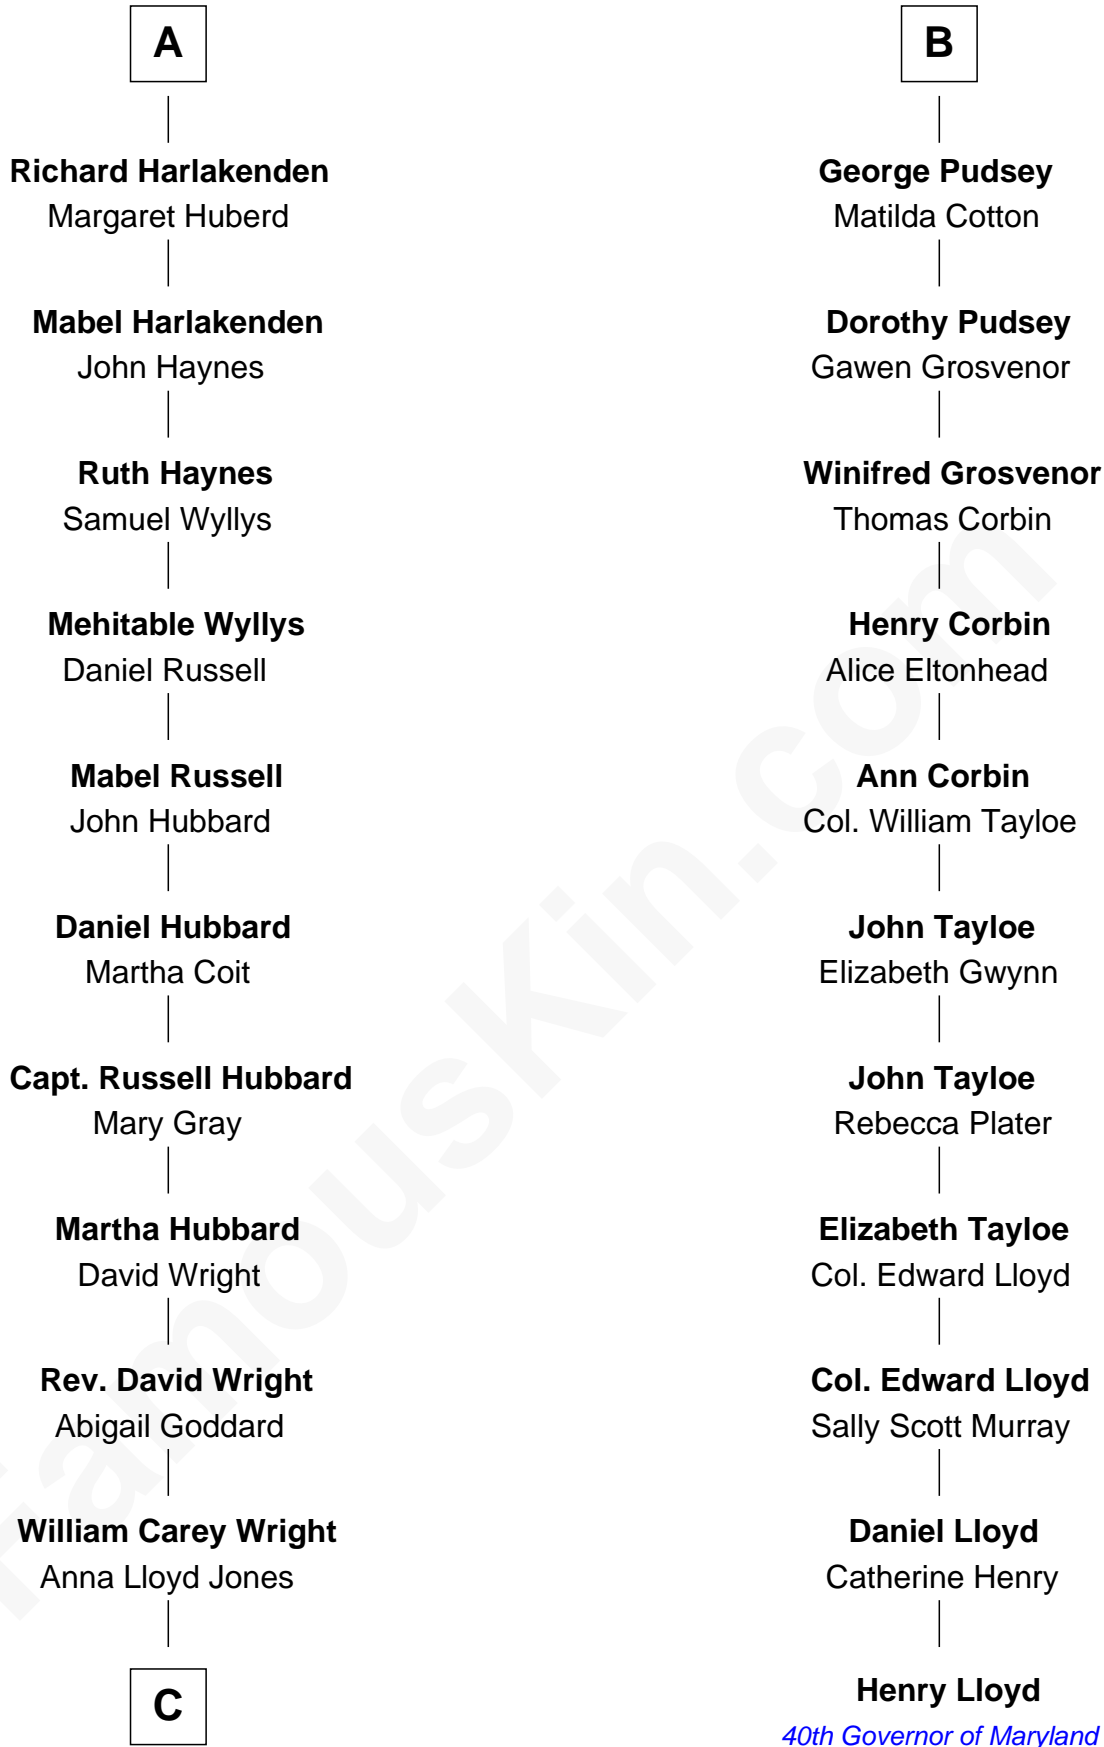

# FamousKin.com Relationship Chart of

**Anne Baxter**  
Movie Actress

17th cousin 2 times removed of

**Henry Lloyd**  
40th Governor of Maryland

**Henry FitzHugh**  
Elizabeth Grey

**Sir William FitzHugh**  
Margery Willoughby

**Sir Henry FitzHugh**  
Alice de Neville

**Alice FitzHugh**  
Sir John Fiennes

**Thomas Fiennes**  
Anne Bouchier

**Catherine Fiennes**  
Richard Loudenoys

**Mary Loudenoys**  
Thomas Harlakenden

**Roger Harlakenden**  
-----

**A**

**Eleanor Fitzhugh**  
Sir Thomas Tunstall

**Margaret Tunstall**  
Sir Ralph Pudsey

**Sir John Pudsey**  
Grace Hamerton

**Henry Pudsey**  
Margaret Conyers

**Rowland Pudsey**  
Edith Hare

**William Pudsey**  
Eleanor Montfort

**Robert Pudsey**  
Eleanor Harman

**B**

**C**

Frank Lloyd Wright

Catherine L. Tobin

Catherine Dorothy Wright

Kenneth Stuart Baxter

Anne Baxter