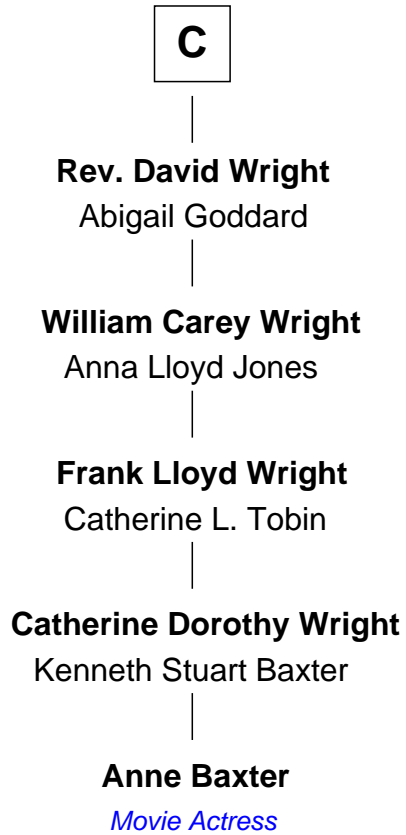

# FamousKin.com Relationship Chart of

**Anne Baxter**  
*Movie Actress*

16th cousin 5 times removed of

**Henry Lloyd**  
*40th Governor of Maryland*

**Sir William de Bohun**  
Elizabeth de Badlesmere

FamousKin.com