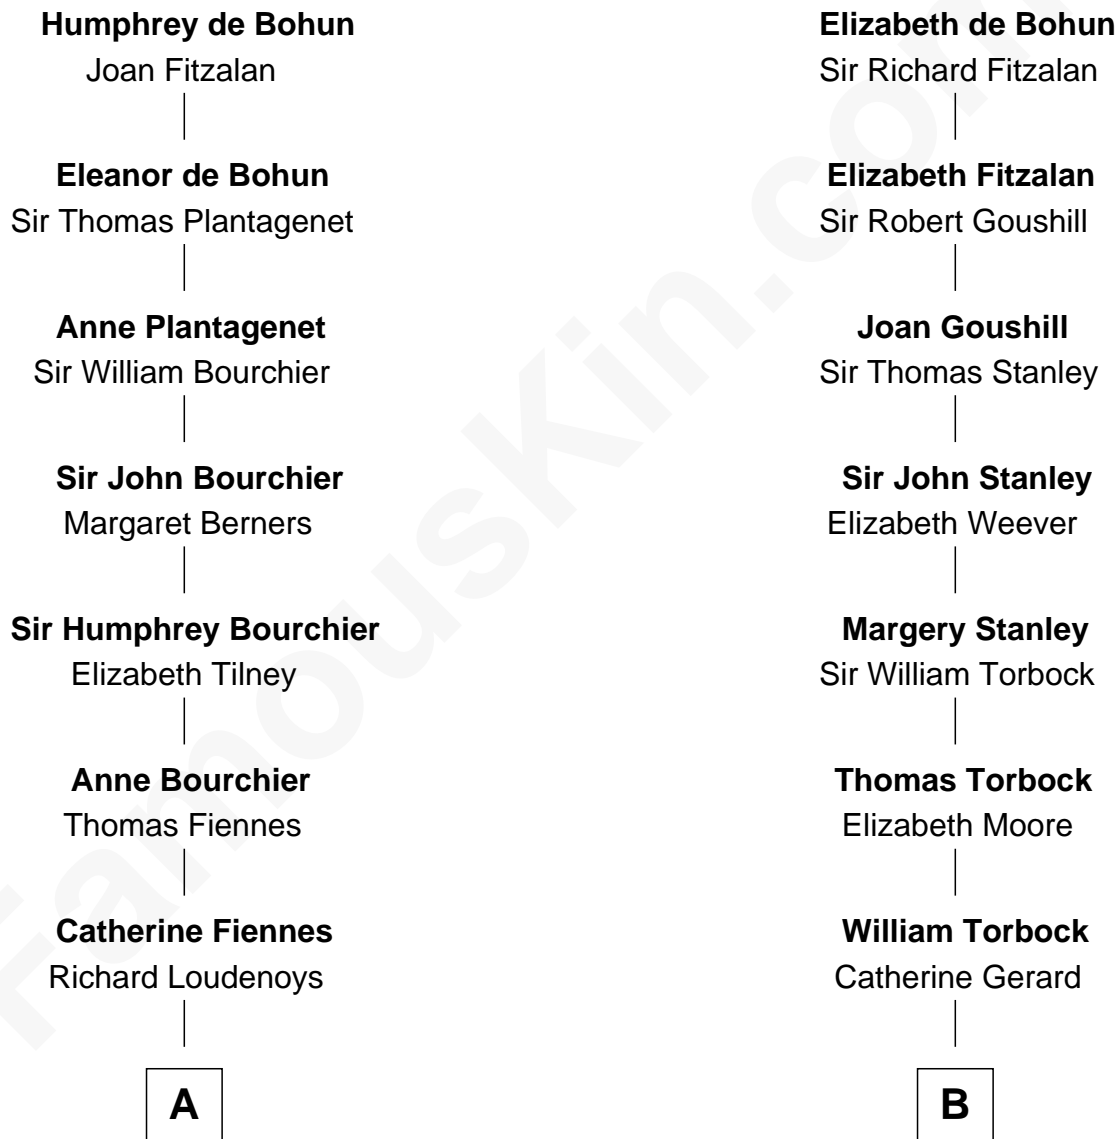

# FamousKin.com Relationship Chart of

**Anne Baxter**  
*Movie Actress*

16th cousin 5 times removed of

**Henry Lloyd**  
*40th Governor of Maryland*

**Sir William de Bohun**  
Elizabeth de Badlesmere

FamousKin.com