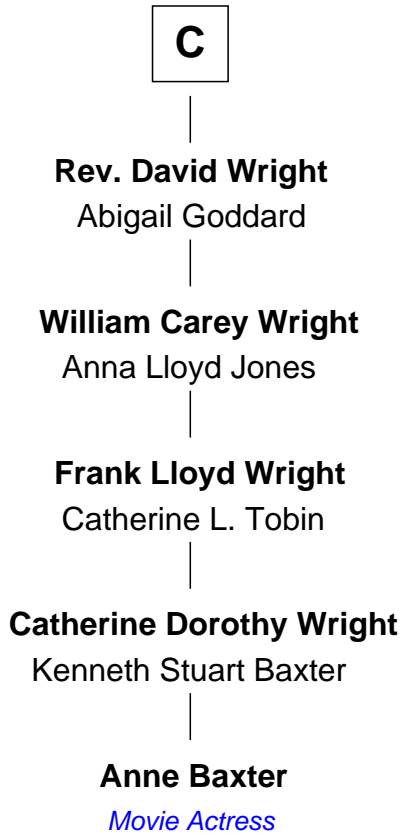

# FamousKin.com Relationship Chart of

**Anne Baxter**  
*Movie Actress*

15th cousin 6 times removed of

**Charles Goldsborough**  
*16th Governor of Maryland*

**Edmund Fitzalan**  
Alice de Warenne

**Aline Fitzalan**  
Sir Roger le Strange

**Lucy le Strange**  
Sir William Willoughby

**Margery Willoughby**  
Sir William FitzHugh

**Sir Henry FitzHugh**  
Alice de Neville

**Alice FitzHugh**  
Sir John Fiennes

**Thomas Fiennes**  
Anne Bouchier

**Catherine Fiennes**  
Richard Loudenoys

**A**

**Richard Fitzalan**  
Eleanor Plantagenet

**Sir Richard Fitzalan**  
Elizabeth de Bohun

**Elizabeth Fitzalan**  
Sir Robert Goushill

**Joan Goushill**  
Sir Thomas Stanley

**Sir John Stanley**  
Elizabeth Weever

**Margery Stanley**  
Sir William Torbock

**Thomas Torbock**  
Elizabeth Moore

**B**

FamousKin.com