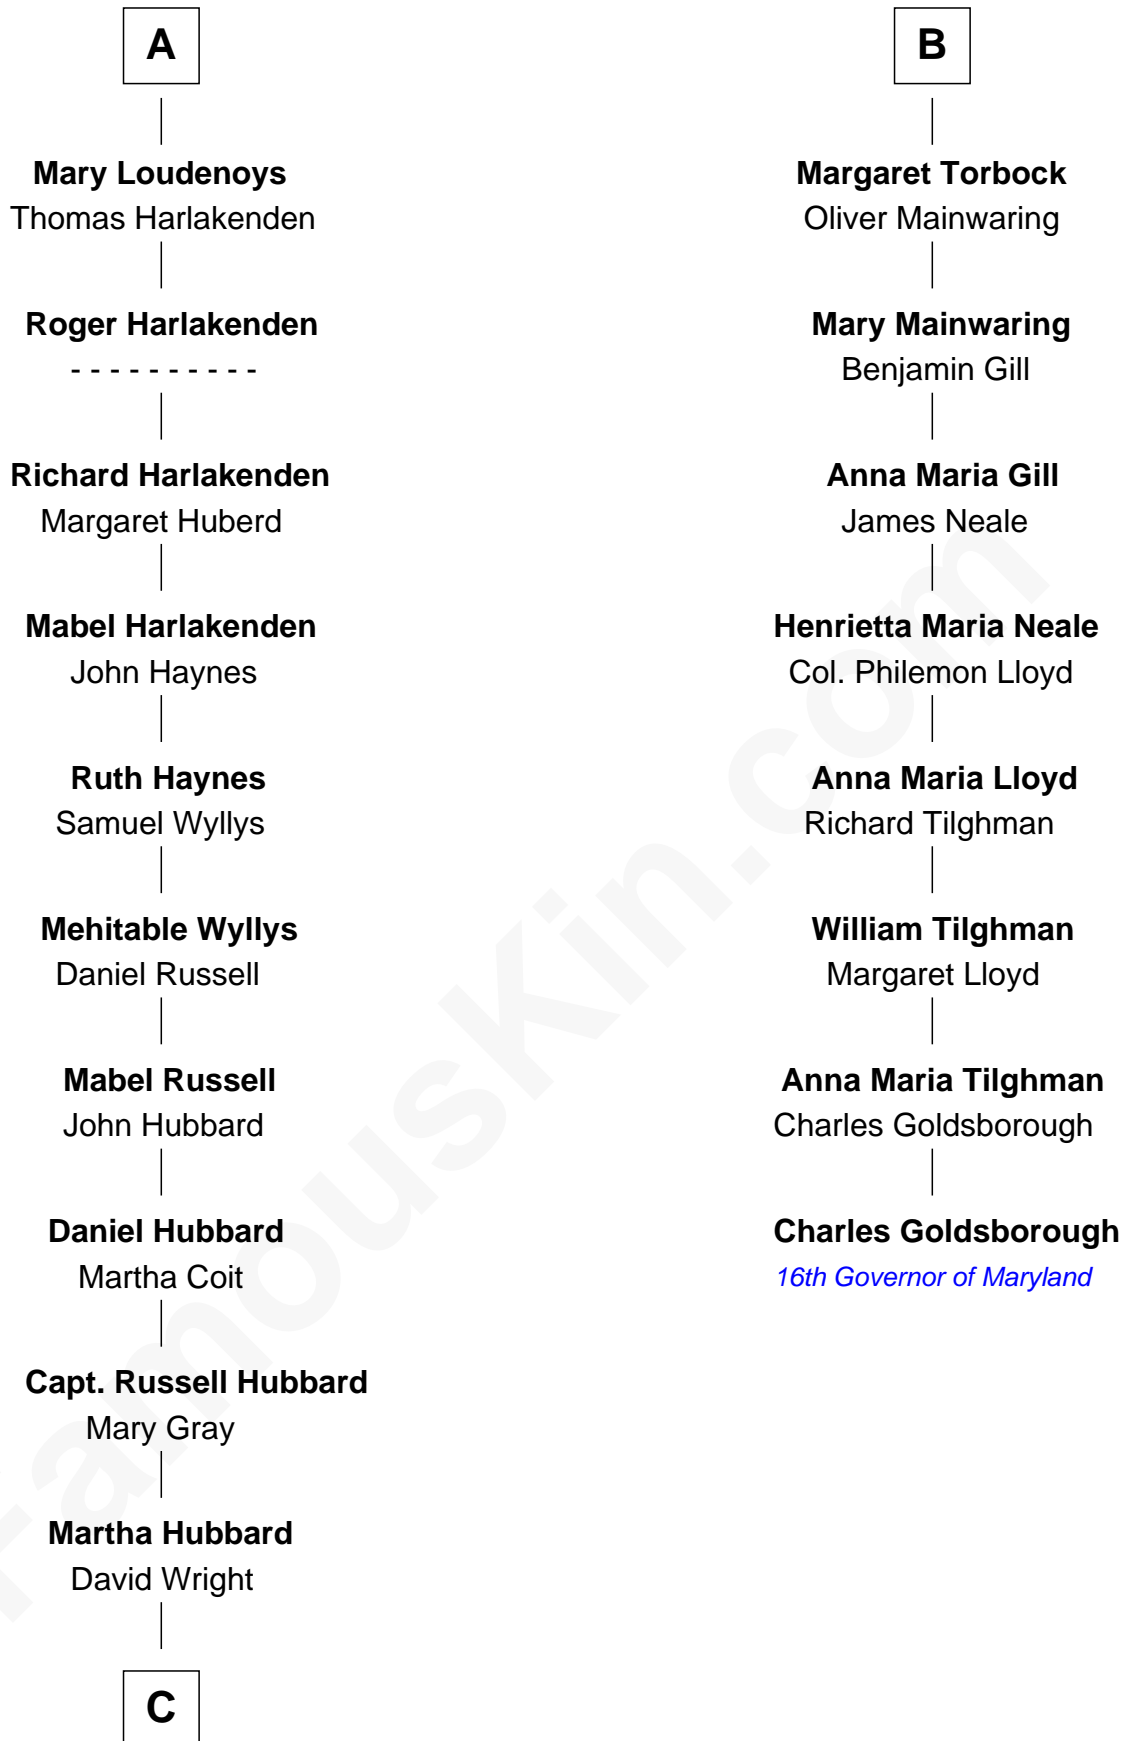

# FamousKin.com Relationship Chart of

**Anne Baxter**  
*Movie Actress*

14th cousin 7 times removed of

**Charles Goldsborough**  
*16th Governor of Maryland*

**Sir William de Bohun**  
Elizabeth de Badlesmere

FamousKin.com