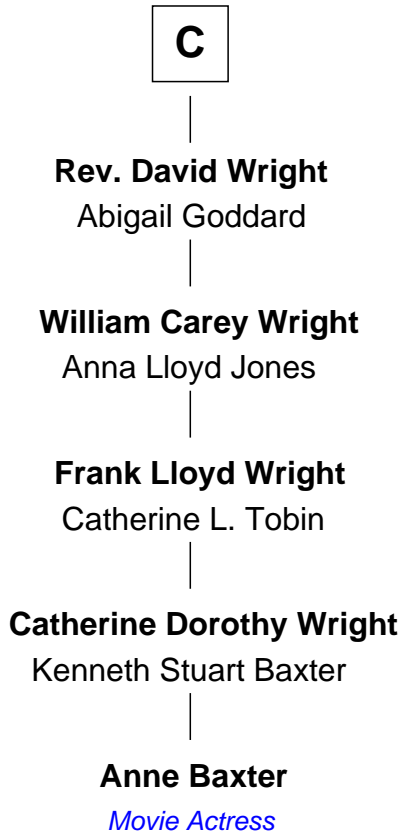

# FamousKin.com Relationship Chart of

**Anne Baxter**  
*Movie Actress*

14th cousin 7 times removed of

**Charles Goldsborough**  
*16th Governor of Maryland*

**Sir William de Bohun**  
Elizabeth de Badlesmere

FamousKin.com