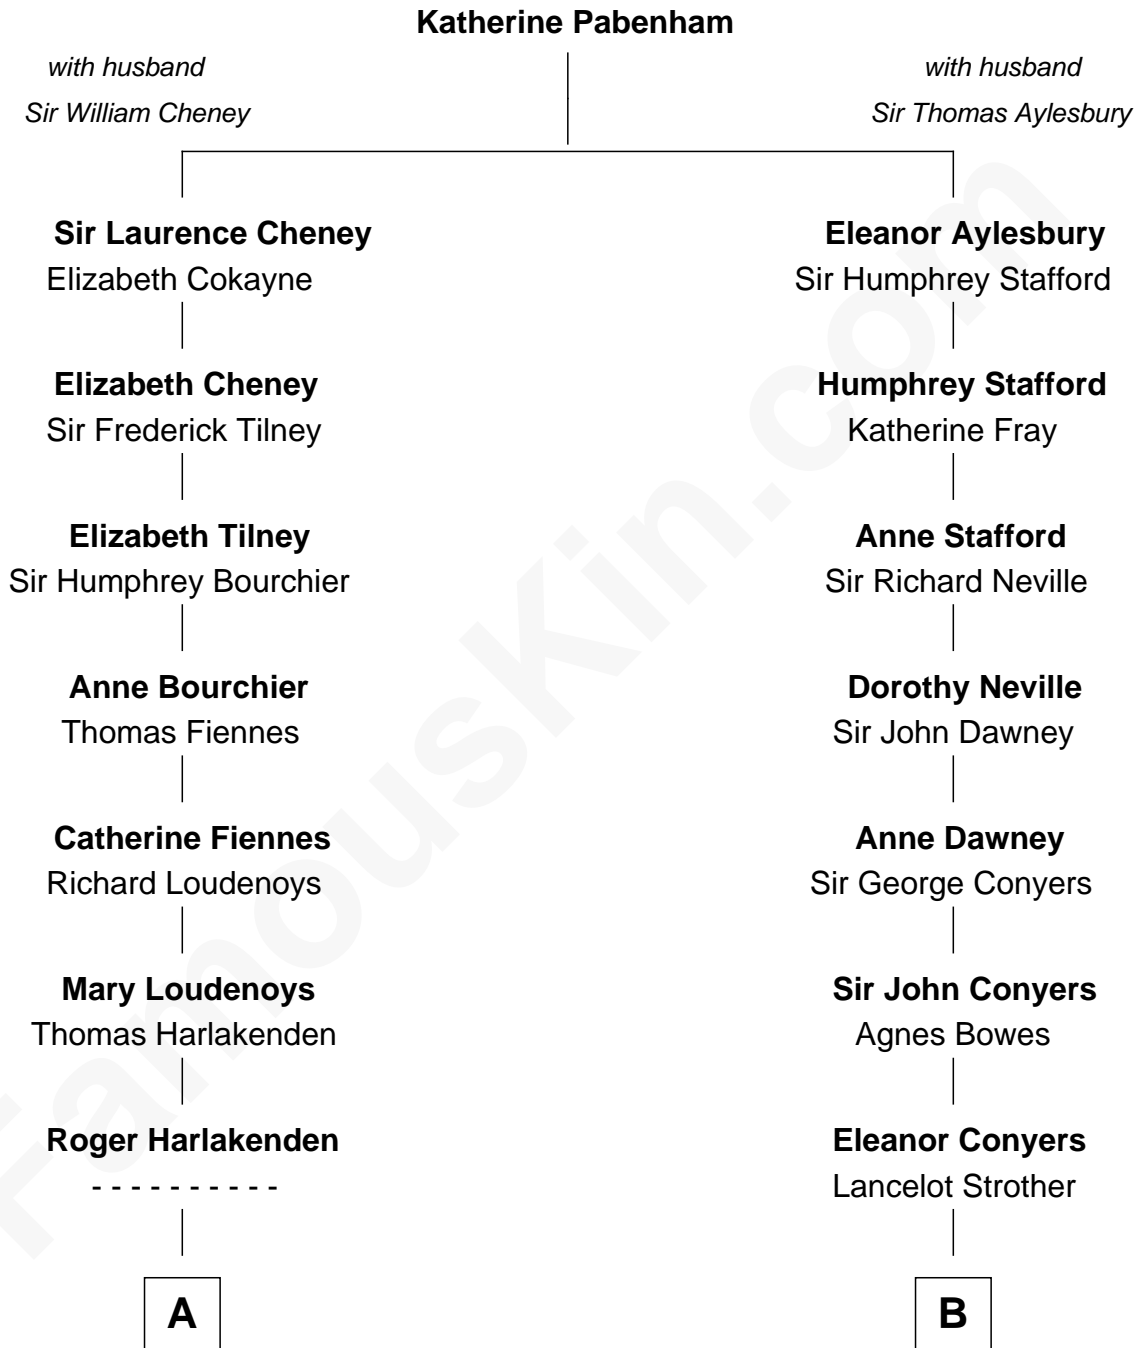

FamousKin.com Relationship Chart of

Anne Baxter
Movie Actress

13th cousin 6 times removed of

Zachary Taylor
12th U.S. President

C

Frank Lloyd Wright

Catherine L. Tobin

Catherine Dorothy Wright

Kenneth Stuart Baxter

Anne Baxter

Movie Actress

FamousKin.com