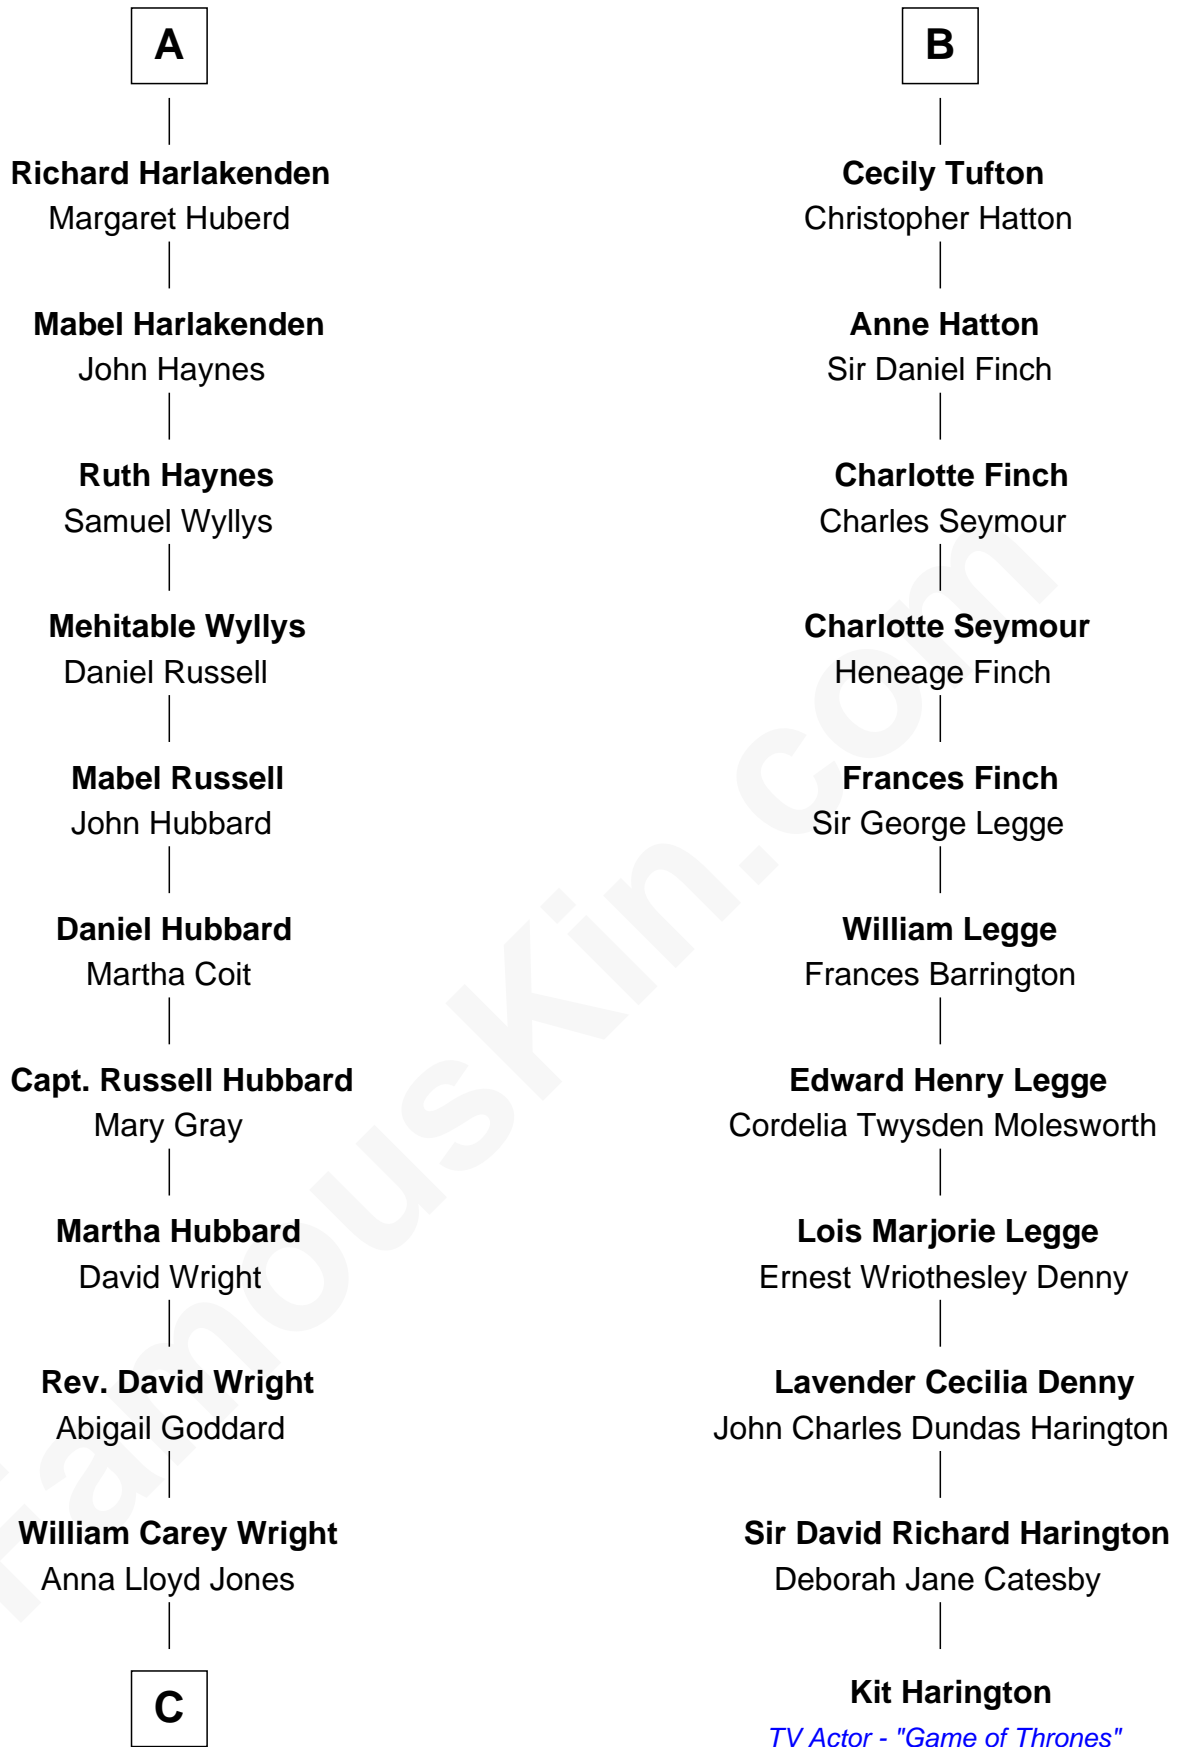

# FamousKin.com Relationship Chart of

**Anne Baxter**

*Movie Actress*

17th cousin 2 times removed of

**Kit Harington**

*TV Actor - "Game of Thrones"*

**Sir Thomas Dacre**

Philippe Neville

**Sir Thomas Dacre**

Elizabeth Greystoke

**William Dacre**

Elizabeth Talbot

**Anne Dacre**

Henry Clifford

**Sir George Clifford**

Margaret Russell

**Ann Clifford**

Richard Sackville

**Margaret Sackville**

John Tufton

B

**C**

Frank Lloyd Wright

Catherine L. Tobin