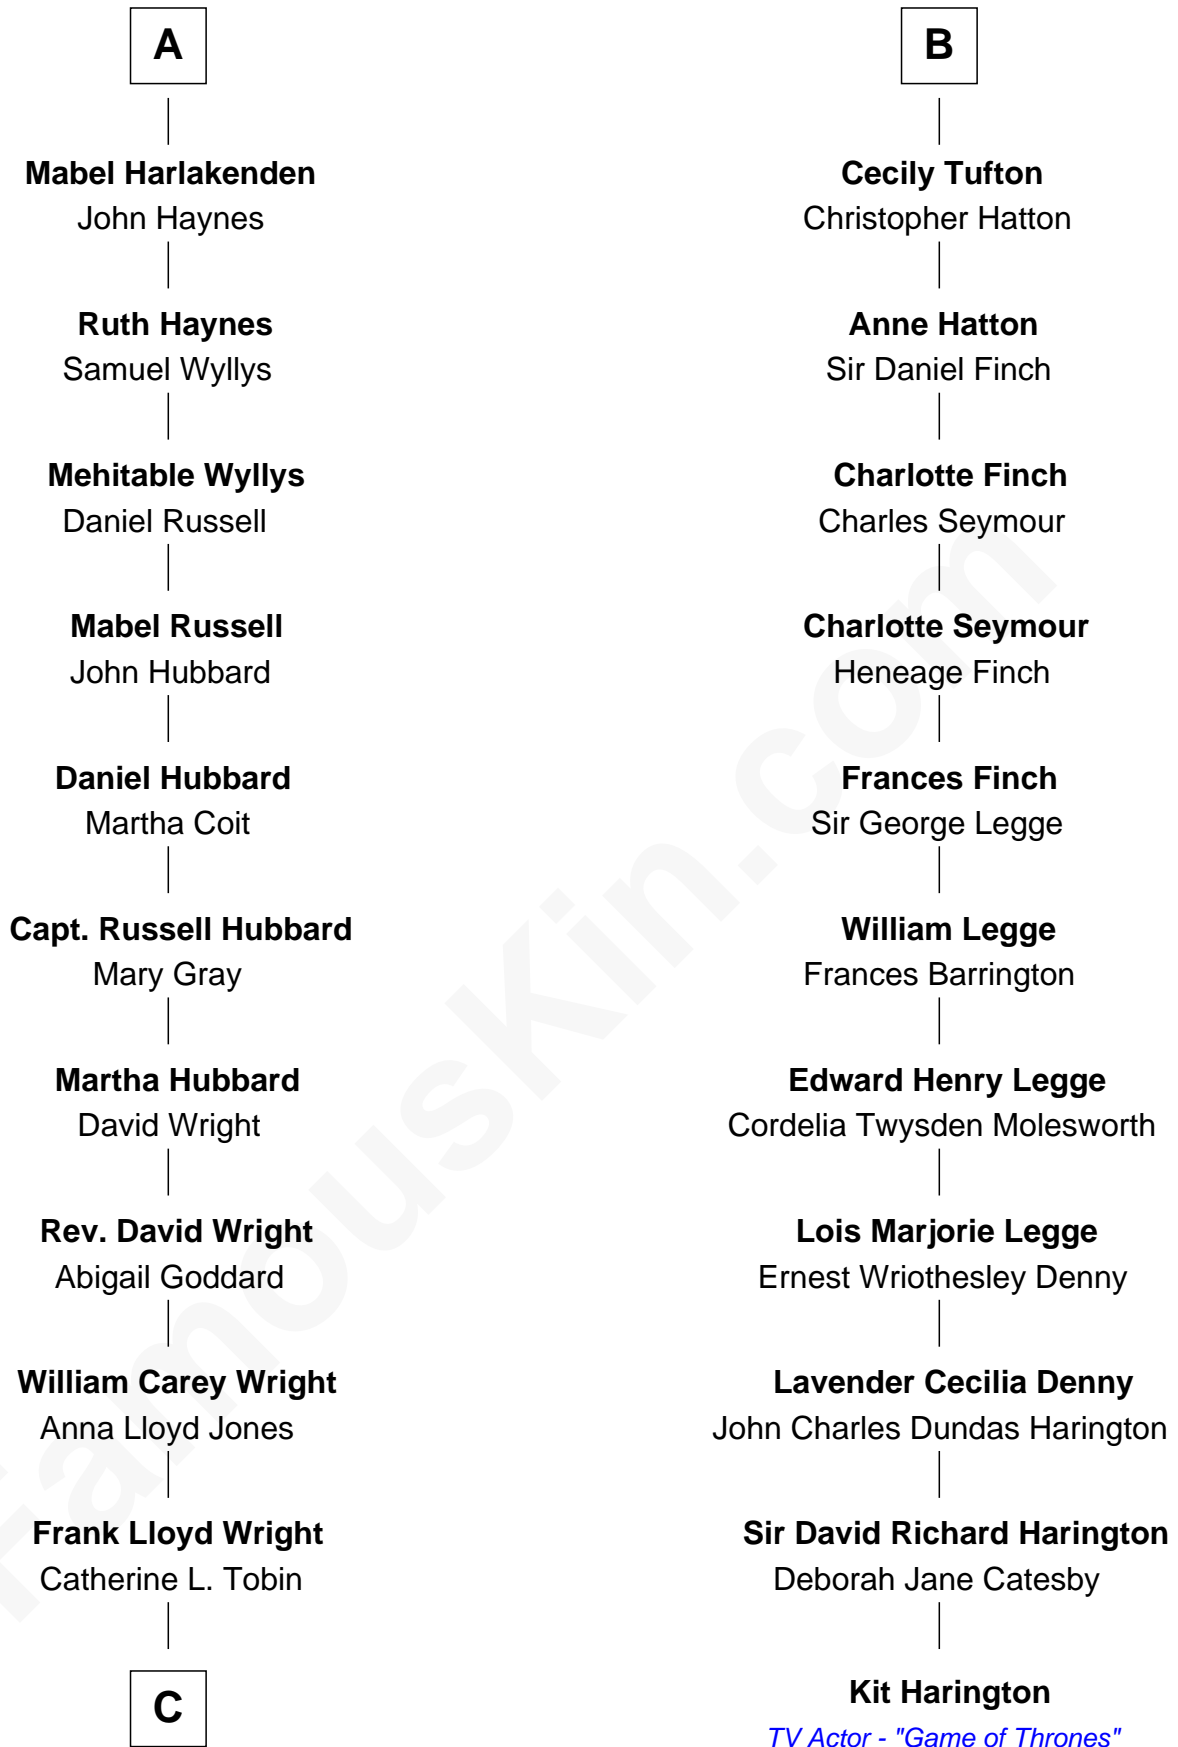

# FamousKin.com Relationship Chart of

**Anne Baxter**

*Movie Actress*

17th cousin 1 time removed of

**Kit Harington**

*TV Actor - "Game of Thrones"*

**Sir Richard Neville**

Alice Montagu

**Richard Harlakenden**  
Margaret Huberd

**A**

**John Neville**  
Isabel Ingoldthorpe

**Lucy Neville**  
Sir Anthony Browne

**Elizabeth Browne**  
Henry Somerset

**Lucy Somerset**  
John Neville

**Dorothy Neville**  
Sir Thomas Cecil

**Frances Cecil**  
Sir Nicholas Tufton

**John Tufton**  
Margaret Sackville

**B**

C

**Catherine Dorothy Wright**

Kenneth Stuart Baxter

**Anne Baxter**

*Movie Actress*