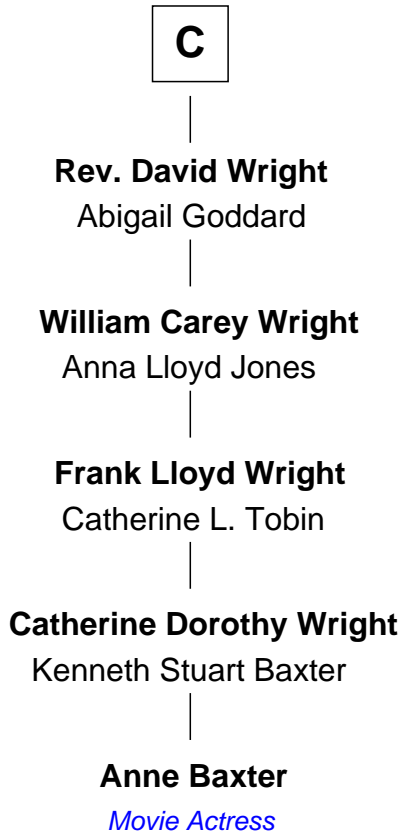

FamousKin.com Relationship Chart of

Anne Baxter

Movie Actress

16th cousin 5 times removed of

J. A. Folger

Founder of Folger Coffee Company

Sir William de Bohun
Elizabeth de Badlesmere

FamousKin.com