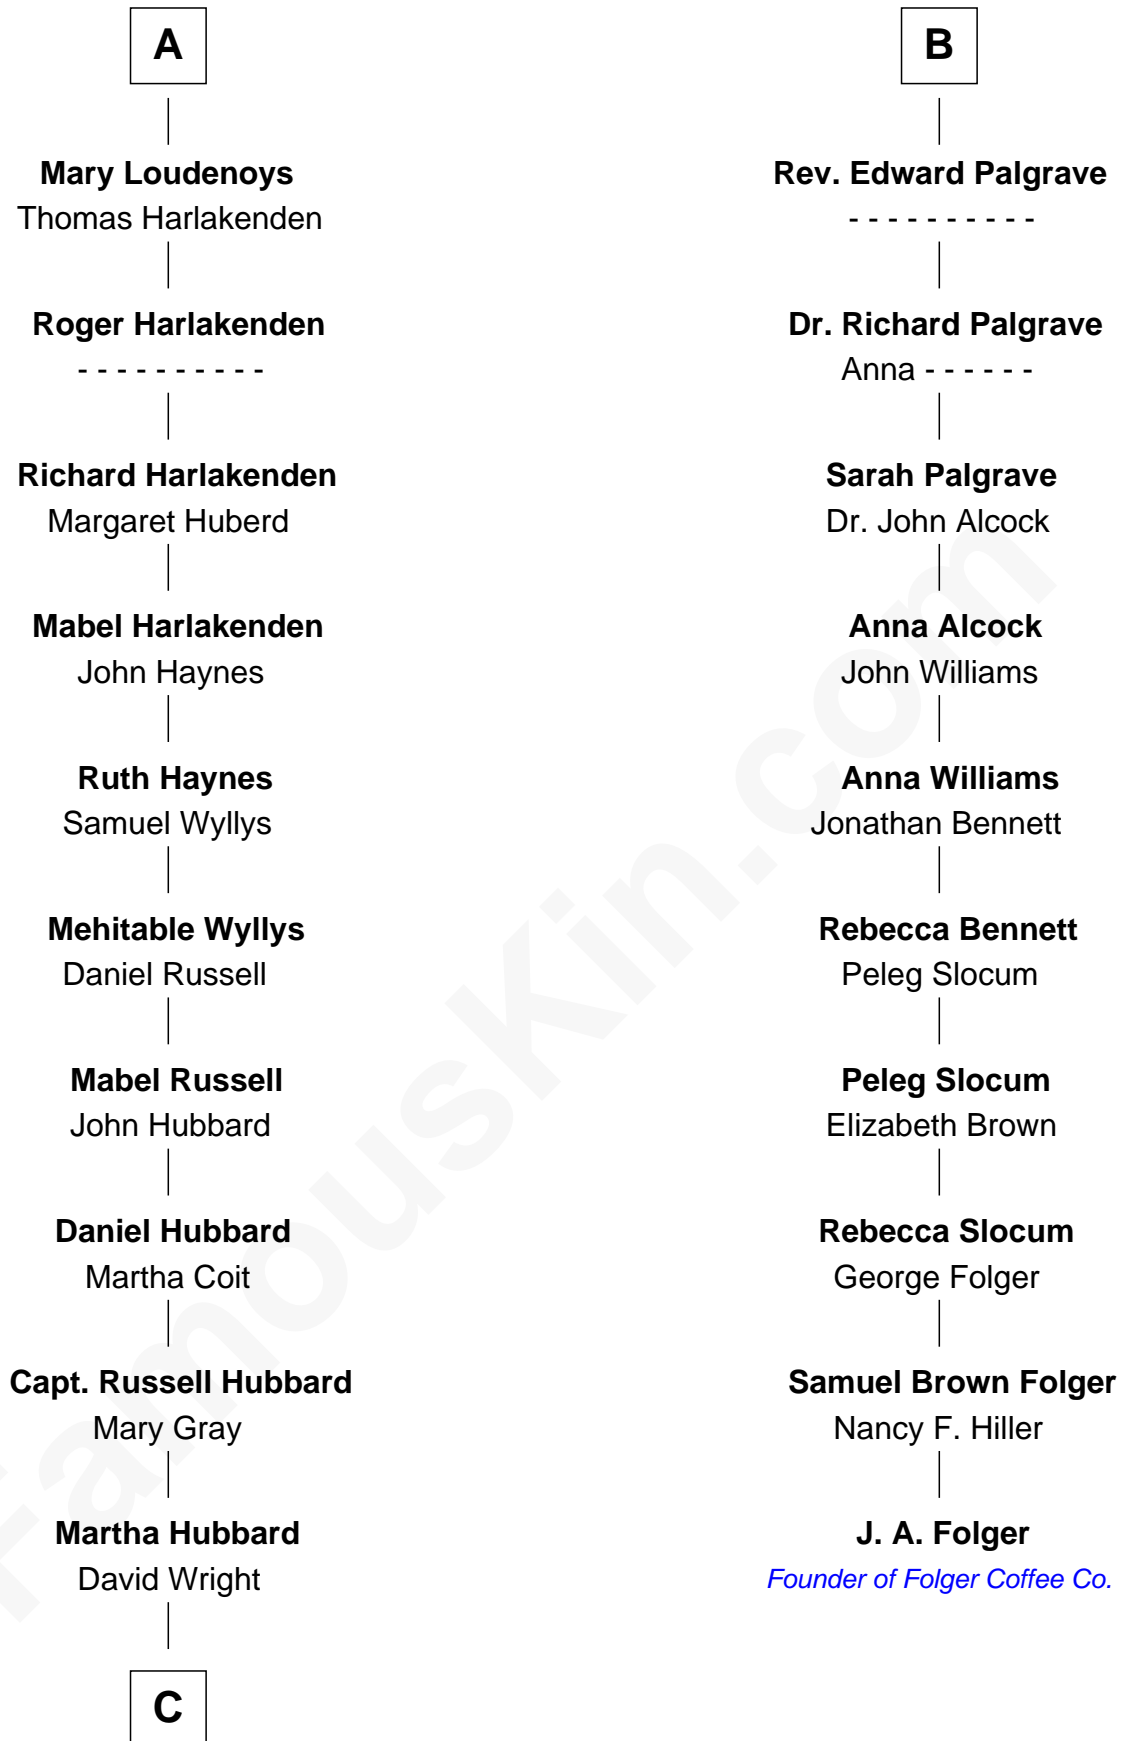

FamousKin.com Relationship Chart of

Anne Baxter

Movie Actress

16th cousin 5 times removed of

J. A. Folger

Founder of Folger Coffee Company

Sir William de Bohun
Elizabeth de Badlesmere

FamousKin.com