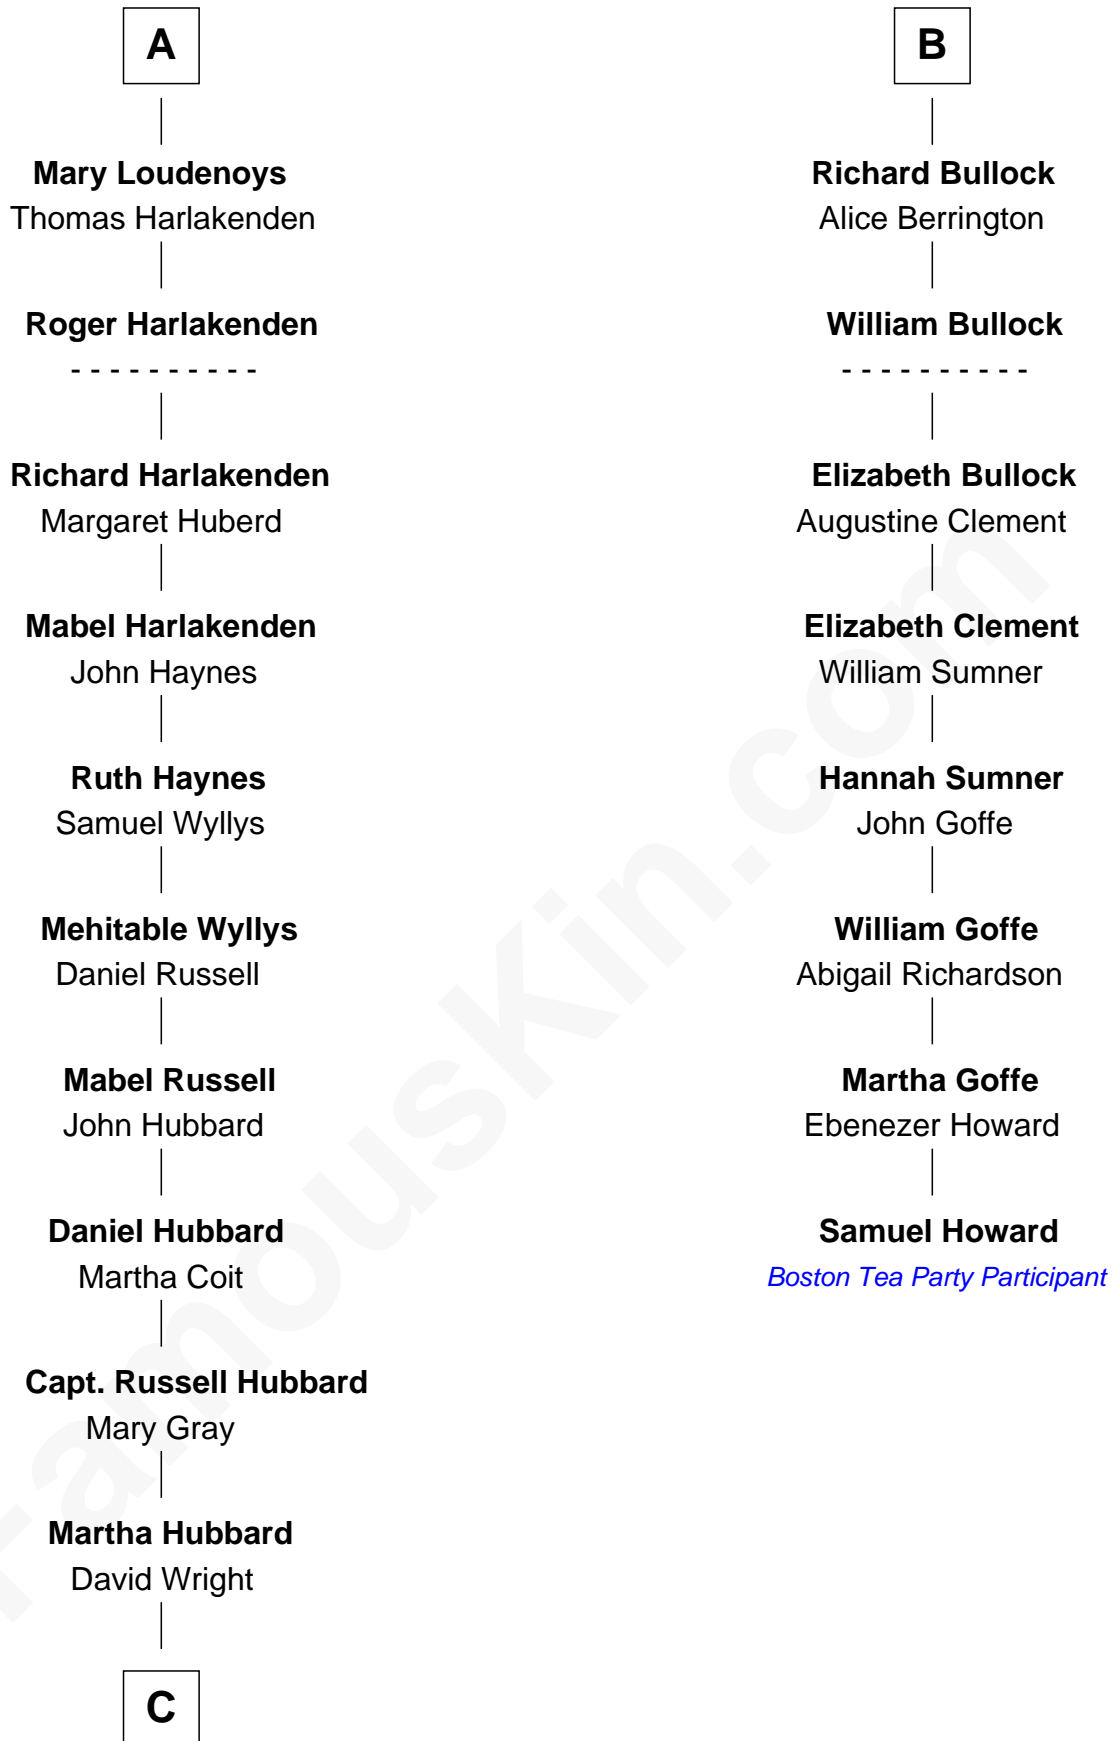

FamousKin.com
Relationship Chart of
Anne Baxter
Movie Actress

14th cousin 7 times removed of

Samuel Howard
Boston Tea Party Participant

FamousKin.com