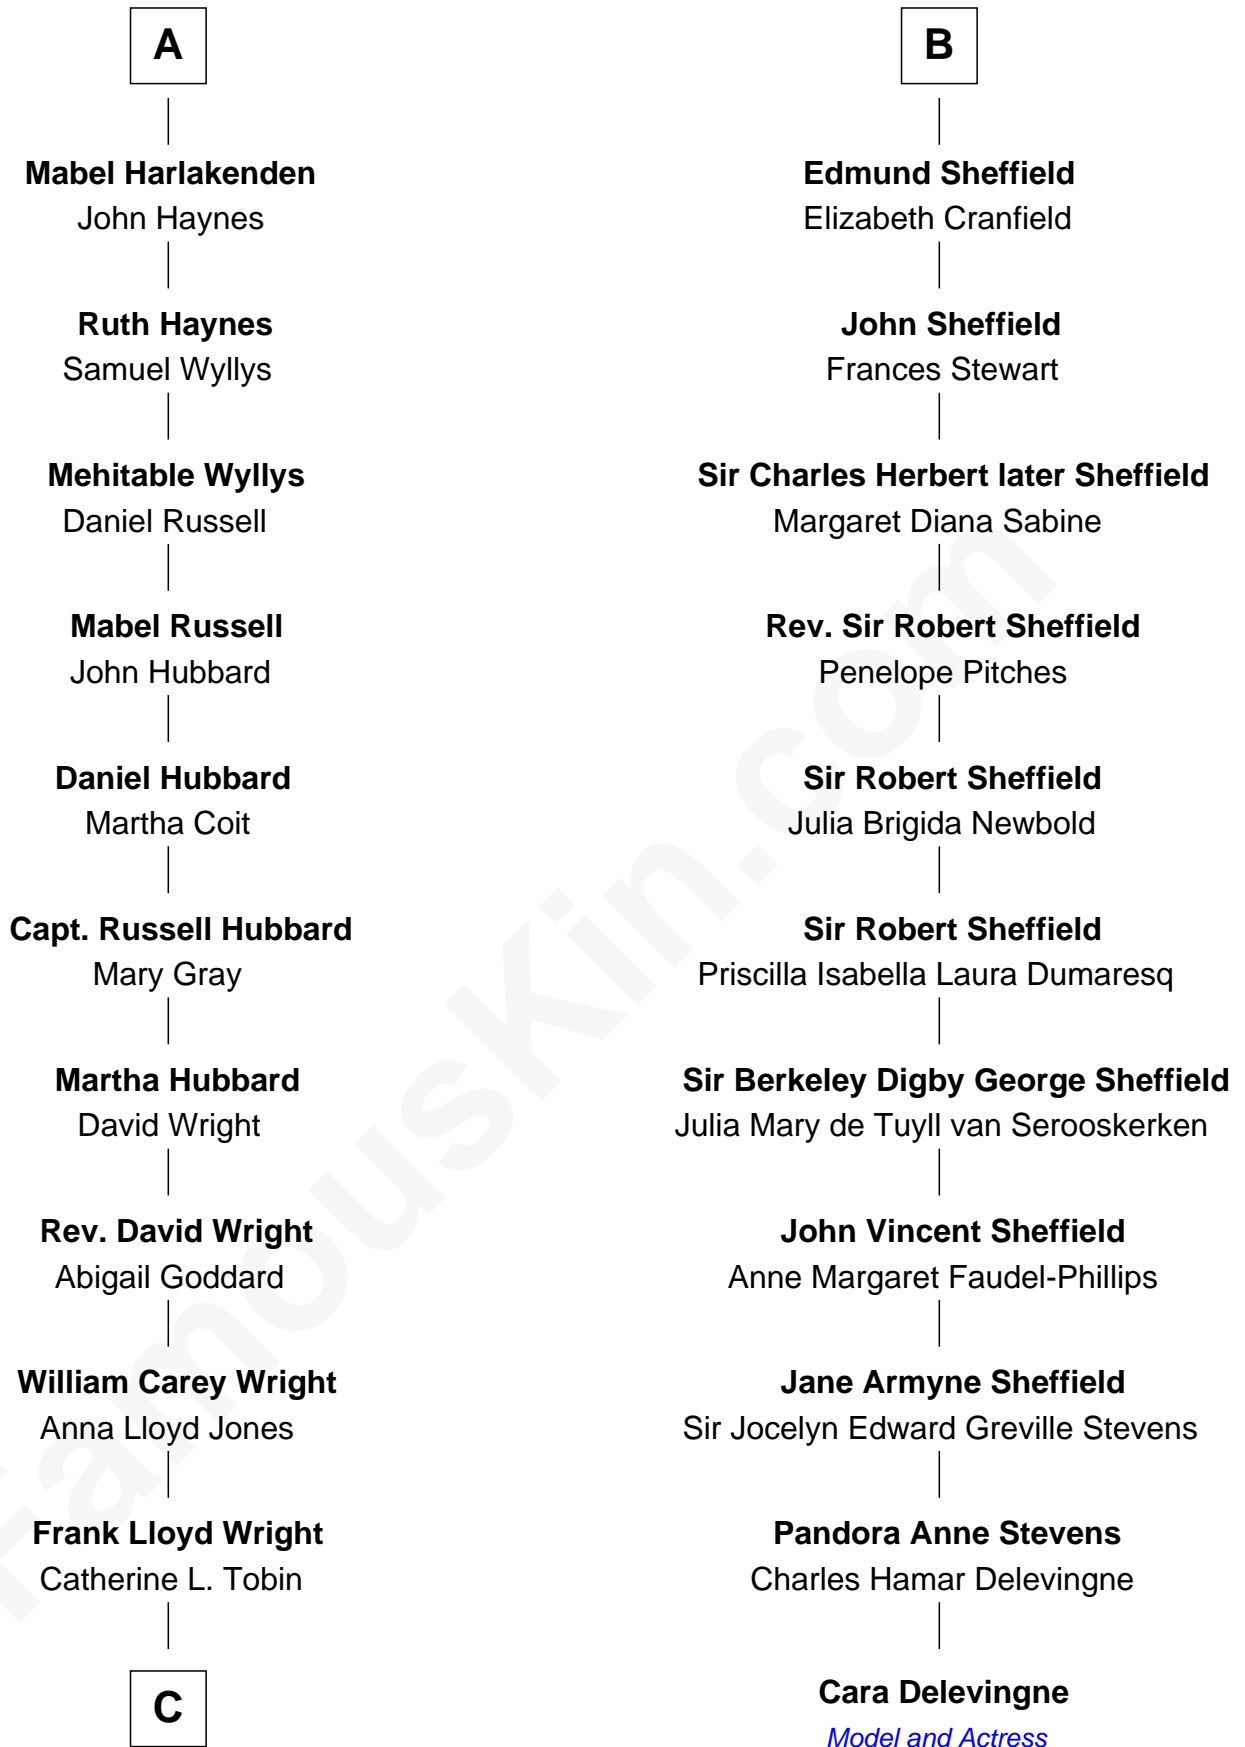

FamousKin.com Relationship Chart of

Anne Baxter

Movie Actress

17th cousin 1 time removed of

Cara Delevingne

Fashion Model and Movie Actress

Sir Richard Neville

Alice Montagu

C

—
Catherine Dorothy Wright

Kenneth Stuart Baxter

—
Anne Baxter

Movie Actress

FamousKin.com