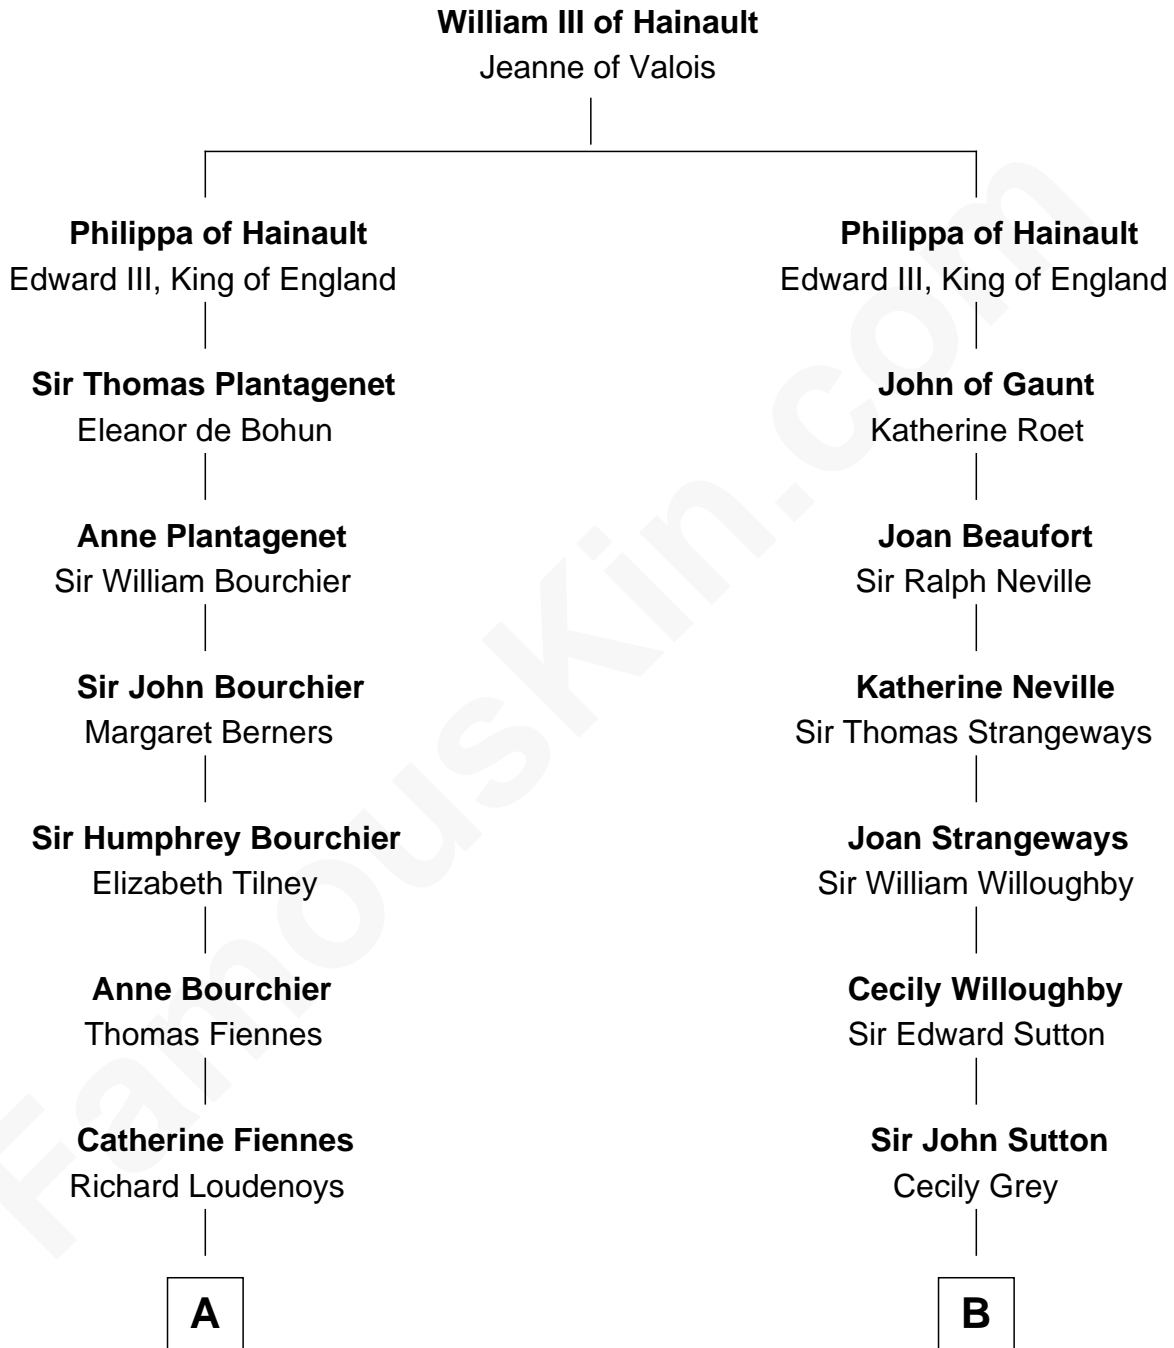

# FamousKin.com Relationship Chart of

**Anne Baxter**  
Movie Actress

18th cousin 3 times removed of

**Dr. H. H. Holmes**  
Serial Killer aka "Devil in the White City"

FamousKin.com