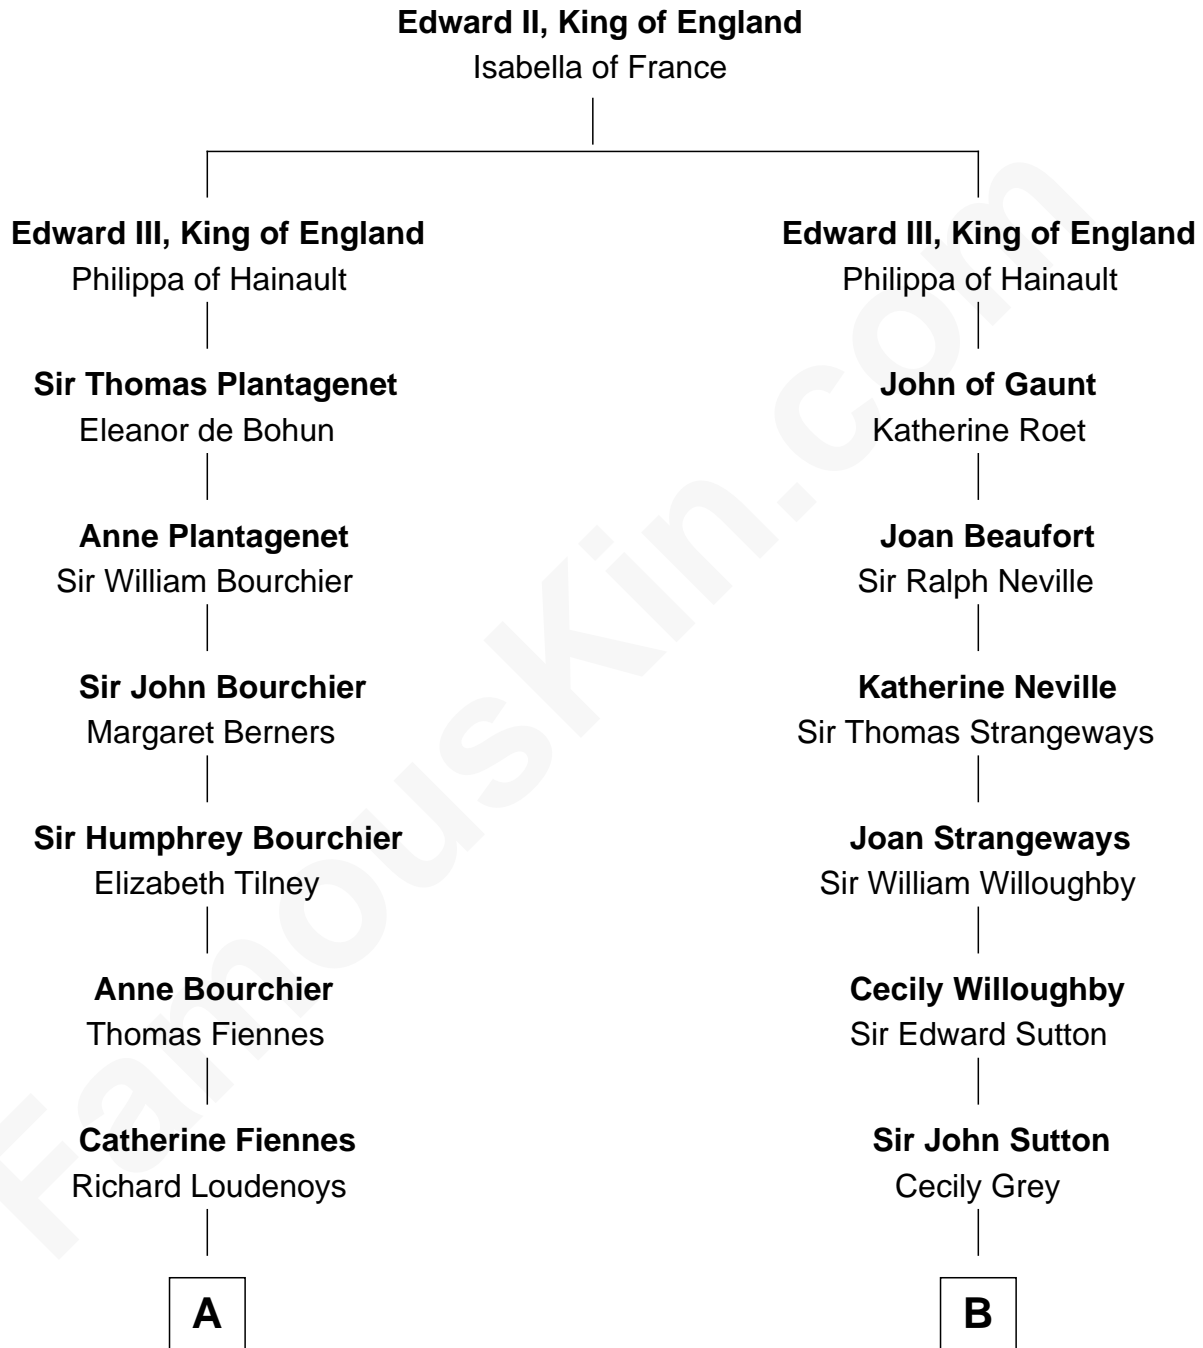

FamousKin.com Relationship Chart of

Anne Baxter
Movie Actress

18th cousin 3 times removed of

Dr. H. H. Holmes
Serial Killer aka "Devil in the White City"

FamousKin.com