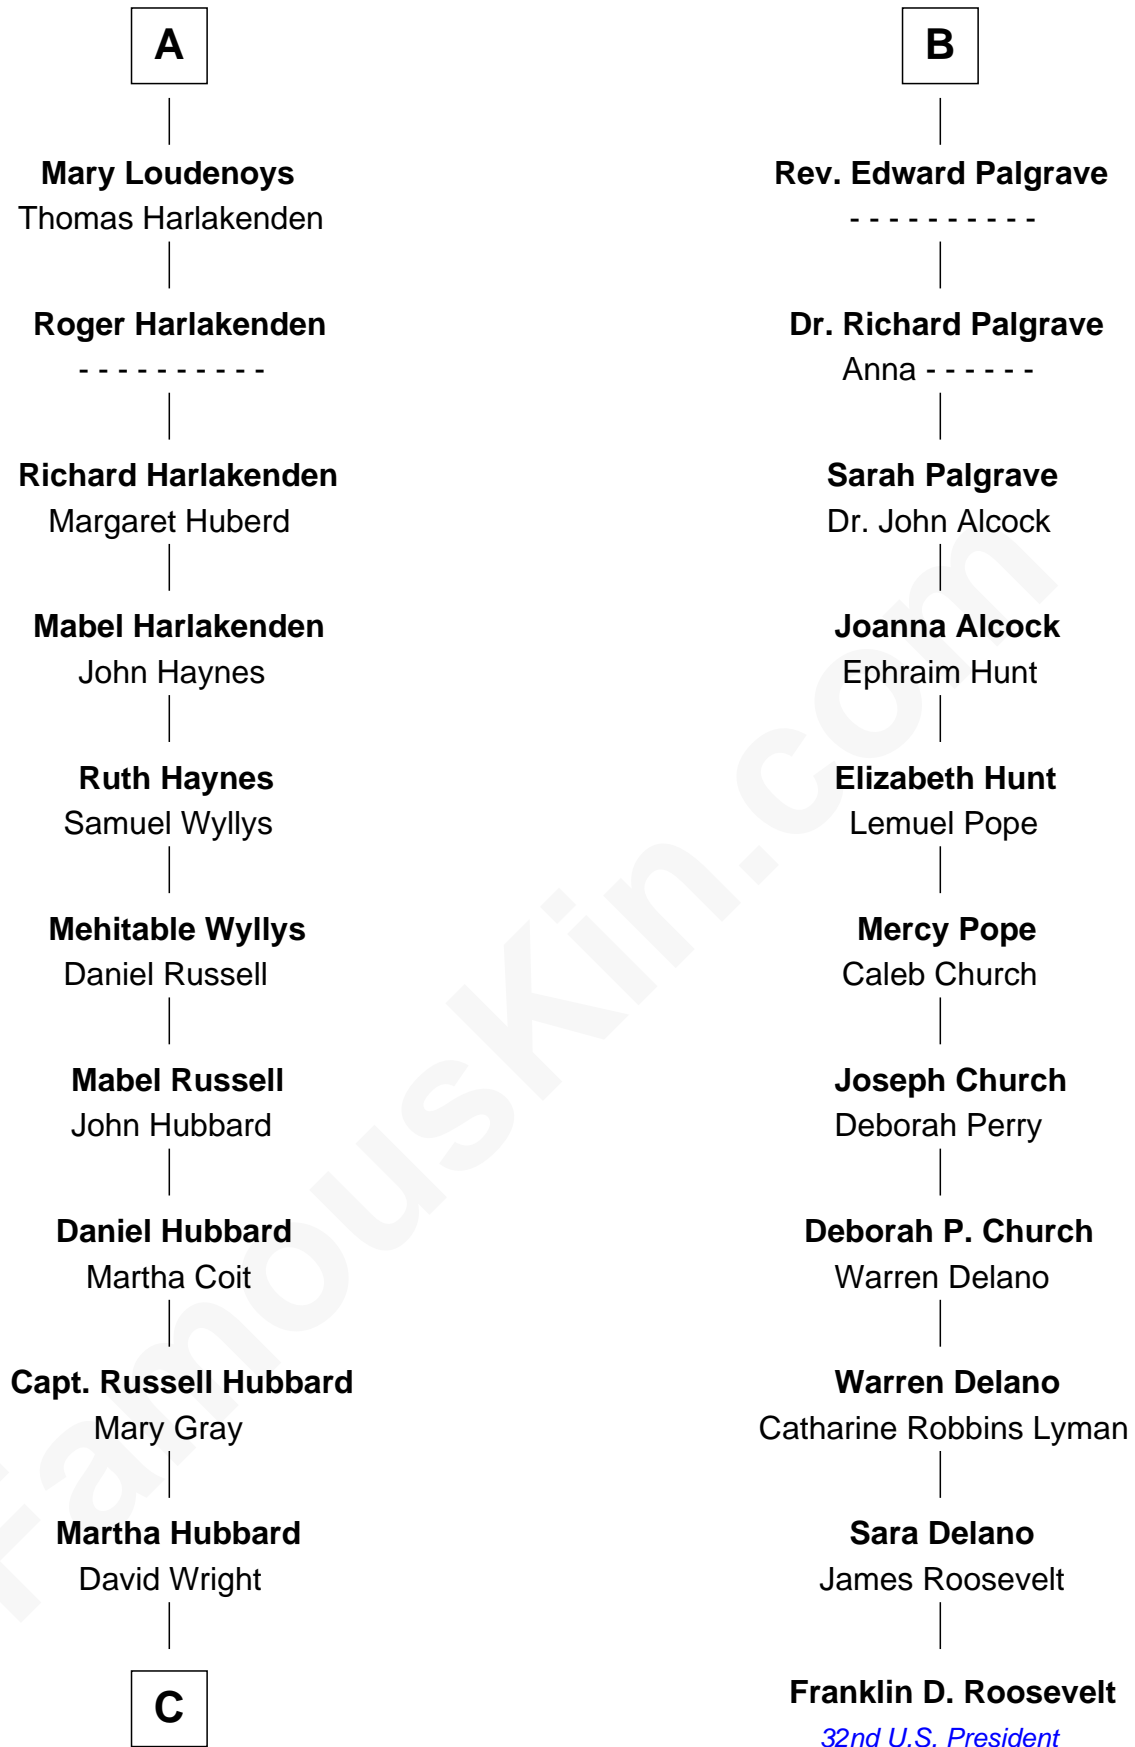

FamousKin.com Relationship Chart of

Anne Baxter
Movie Actress

17th cousin 4 times removed of

Franklin D. Roosevelt
32nd U.S. President

Richard Fitzalan
Eleanor Plantagenet

FamousKin.com