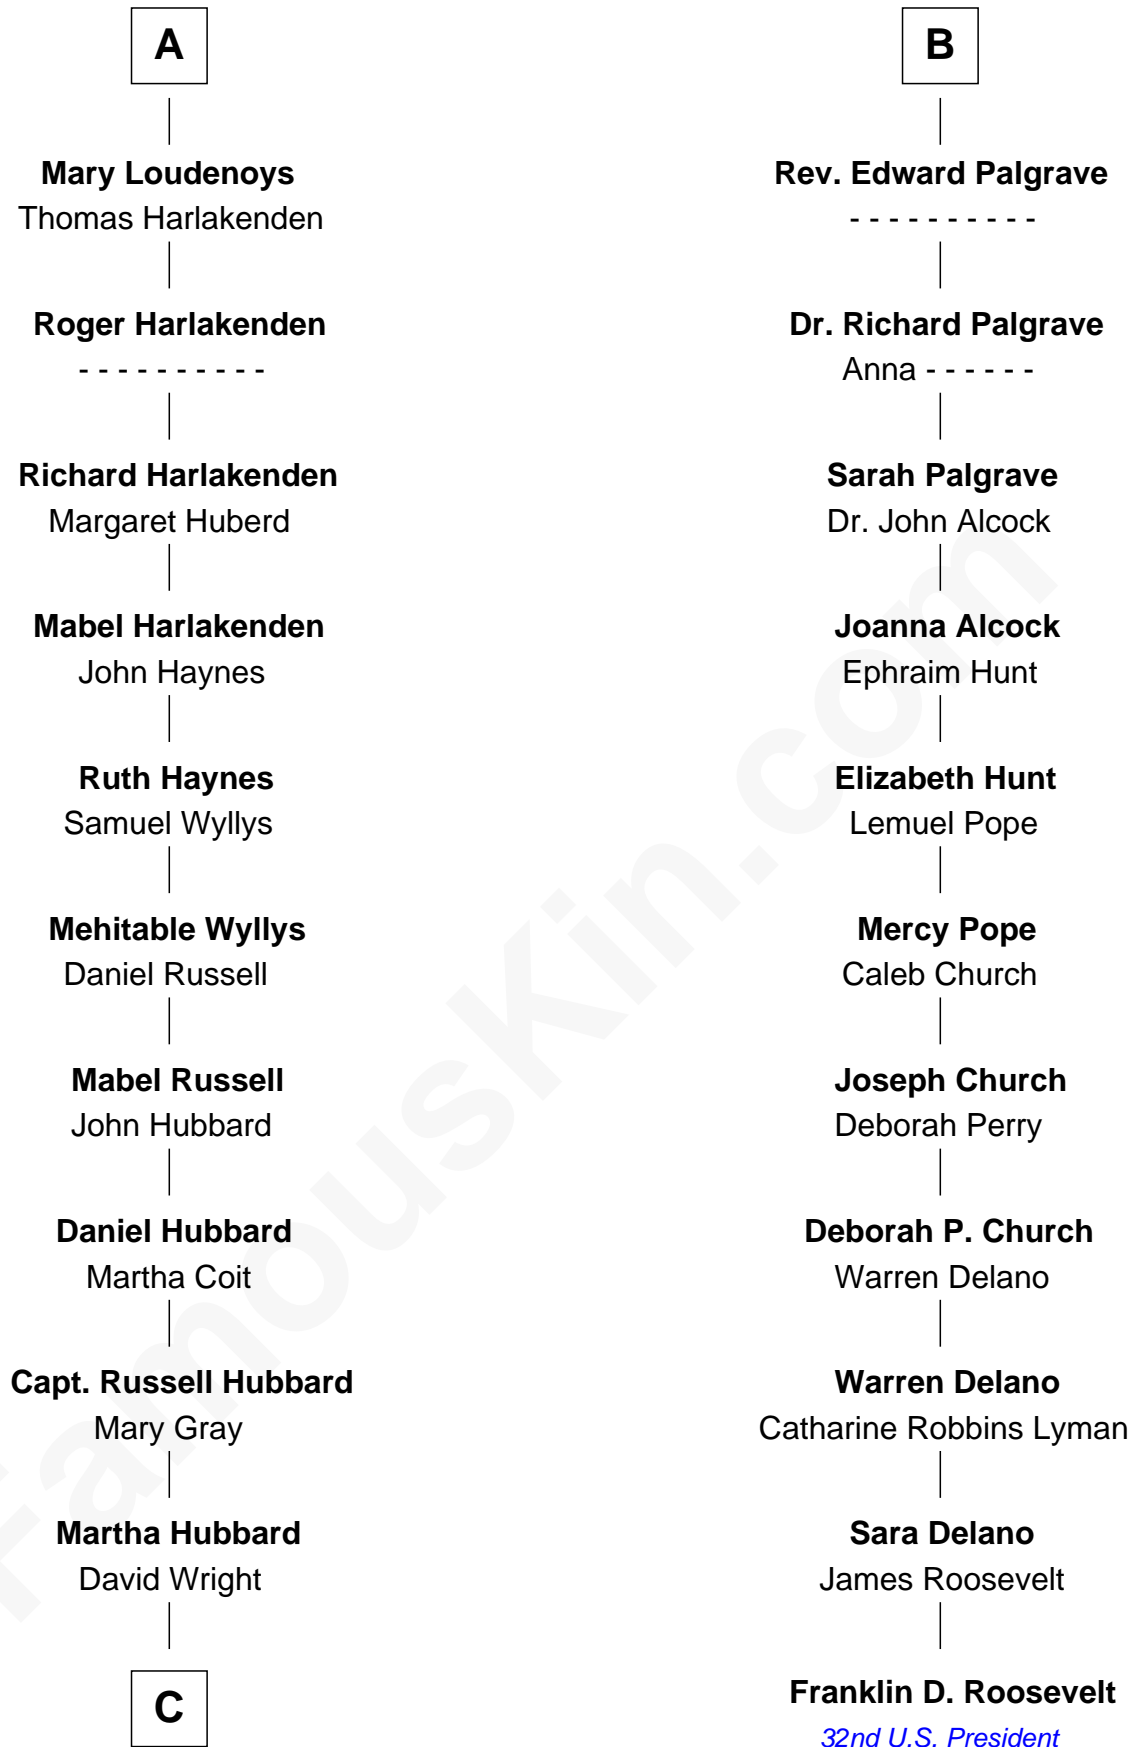

FamousKin.com Relationship Chart of

Anne Baxter
Movie Actress

17th cousin 4 times removed of

Franklin D. Roosevelt
32nd U.S. President

Sir William de Bohun
Elizabeth de Badlesmere

Humphrey de Bohun
Joan Fitzalan

Eleanor de Bohun
Sir Thomas Plantagenet

Anne Plantagenet
Sir William Bouchier

Sir John Bouchier
Margaret Berners

Sir Humphrey Bouchier
Elizabeth Tilney

Anne Bouchier
Thomas Fiennes

Catherine Fiennes
Richard Loudenoys

A

Elizabeth de Bohun
Sir Richard Fitzalan

Elizabeth Fitzalan
Sir Robert Goushill

Elizabeth Goushill
Sir Robert Wingfield

Elizabeth Wingfield
Sir William Brandon

Eleanor Brandon
John Glemham

Anne Glemham
Henry Palgrave

Thomas Palgrave
Alice Gunton

B

FamousKin.com