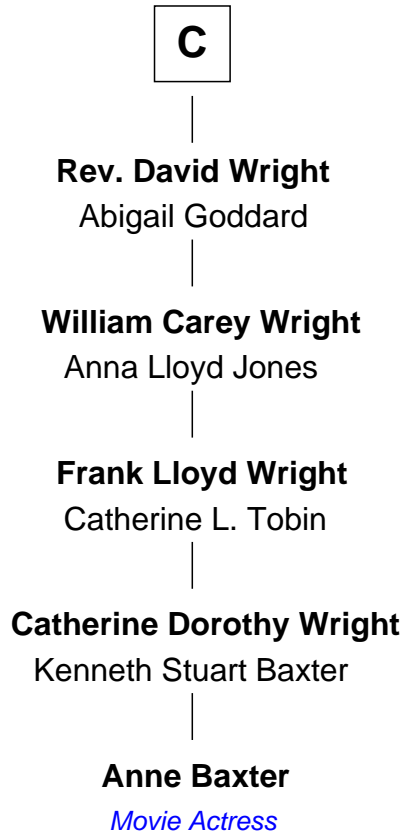

FamousKin.com Relationship Chart of

Anne Baxter
Movie Actress

17th cousin 4 times removed of

Franklin D. Roosevelt
32nd U.S. President

Sir William de Bohun
Elizabeth de Badlesmere

Humphrey de Bohun
Joan Fitzalan

Eleanor de Bohun
Sir Thomas Plantagenet

Anne Plantagenet
Sir William Bouchier

Sir John Bouchier
Margaret Berners

Sir Humphrey Bouchier
Elizabeth Tilney

Anne Bouchier
Thomas Fiennes

Catherine Fiennes
Richard Loudenoys

A

Elizabeth de Bohun
Sir Richard Fitzalan

Elizabeth Fitzalan
Sir Robert Goushill

Elizabeth Goushill
Sir Robert Wingfield

Elizabeth Wingfield
Sir William Brandon

Eleanor Brandon
John Glemham

Anne Glemham
Henry Palgrave

Thomas Palgrave
Alice Gunton

B

FamousKin.com