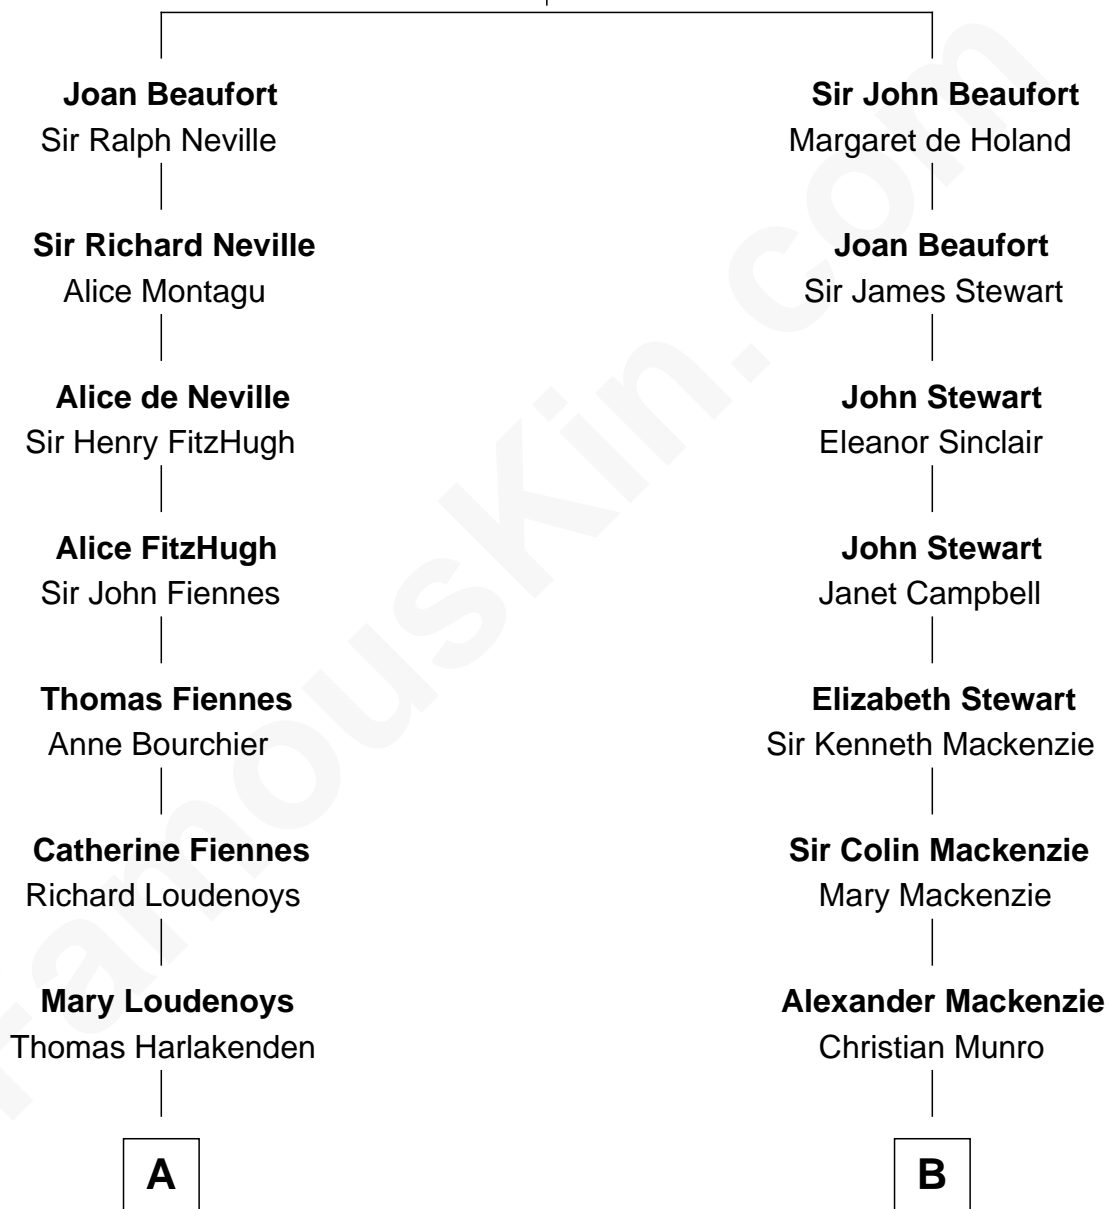

FamousKin.com Relationship Chart of

Anne Baxter
Movie Actress

16th cousin 4 times removed of

Eleanor Roosevelt

First Lady of President Franklin D. Roosevelt

John of Gaunt
Katherine Roet

C

—
William Carey Wright

Anna Lloyd Jones

—
Frank Lloyd Wright

Catherine L. Tobin

—
Catherine Dorothy Wright

Kenneth Stuart Baxter

—
Anne Baxter

Movie Actress

FamousKin.com