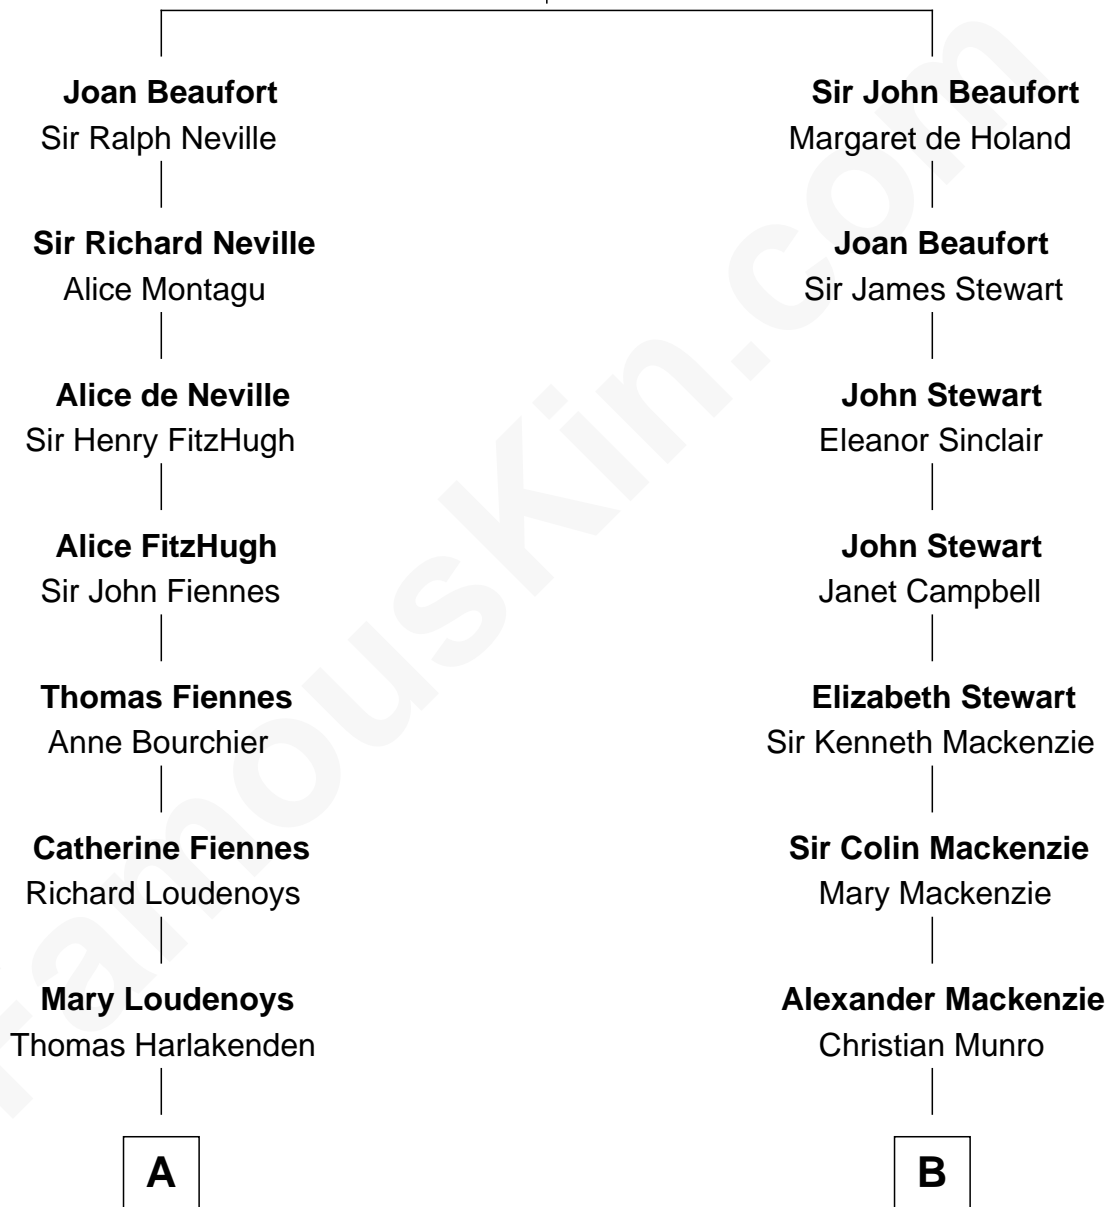

FamousKin.com Relationship Chart of

Anne Baxter
Movie Actress

15th cousin 5 times removed of

Theodore Roosevelt
26th U.S. President

John of Gaunt
Katherine Roet

C

—
William Carey Wright

Anna Lloyd Jones

—
Frank Lloyd Wright

Catherine L. Tobin

—
Catherine Dorothy Wright

Kenneth Stuart Baxter

—
Anne Baxter

Movie Actress

FamousKin.com