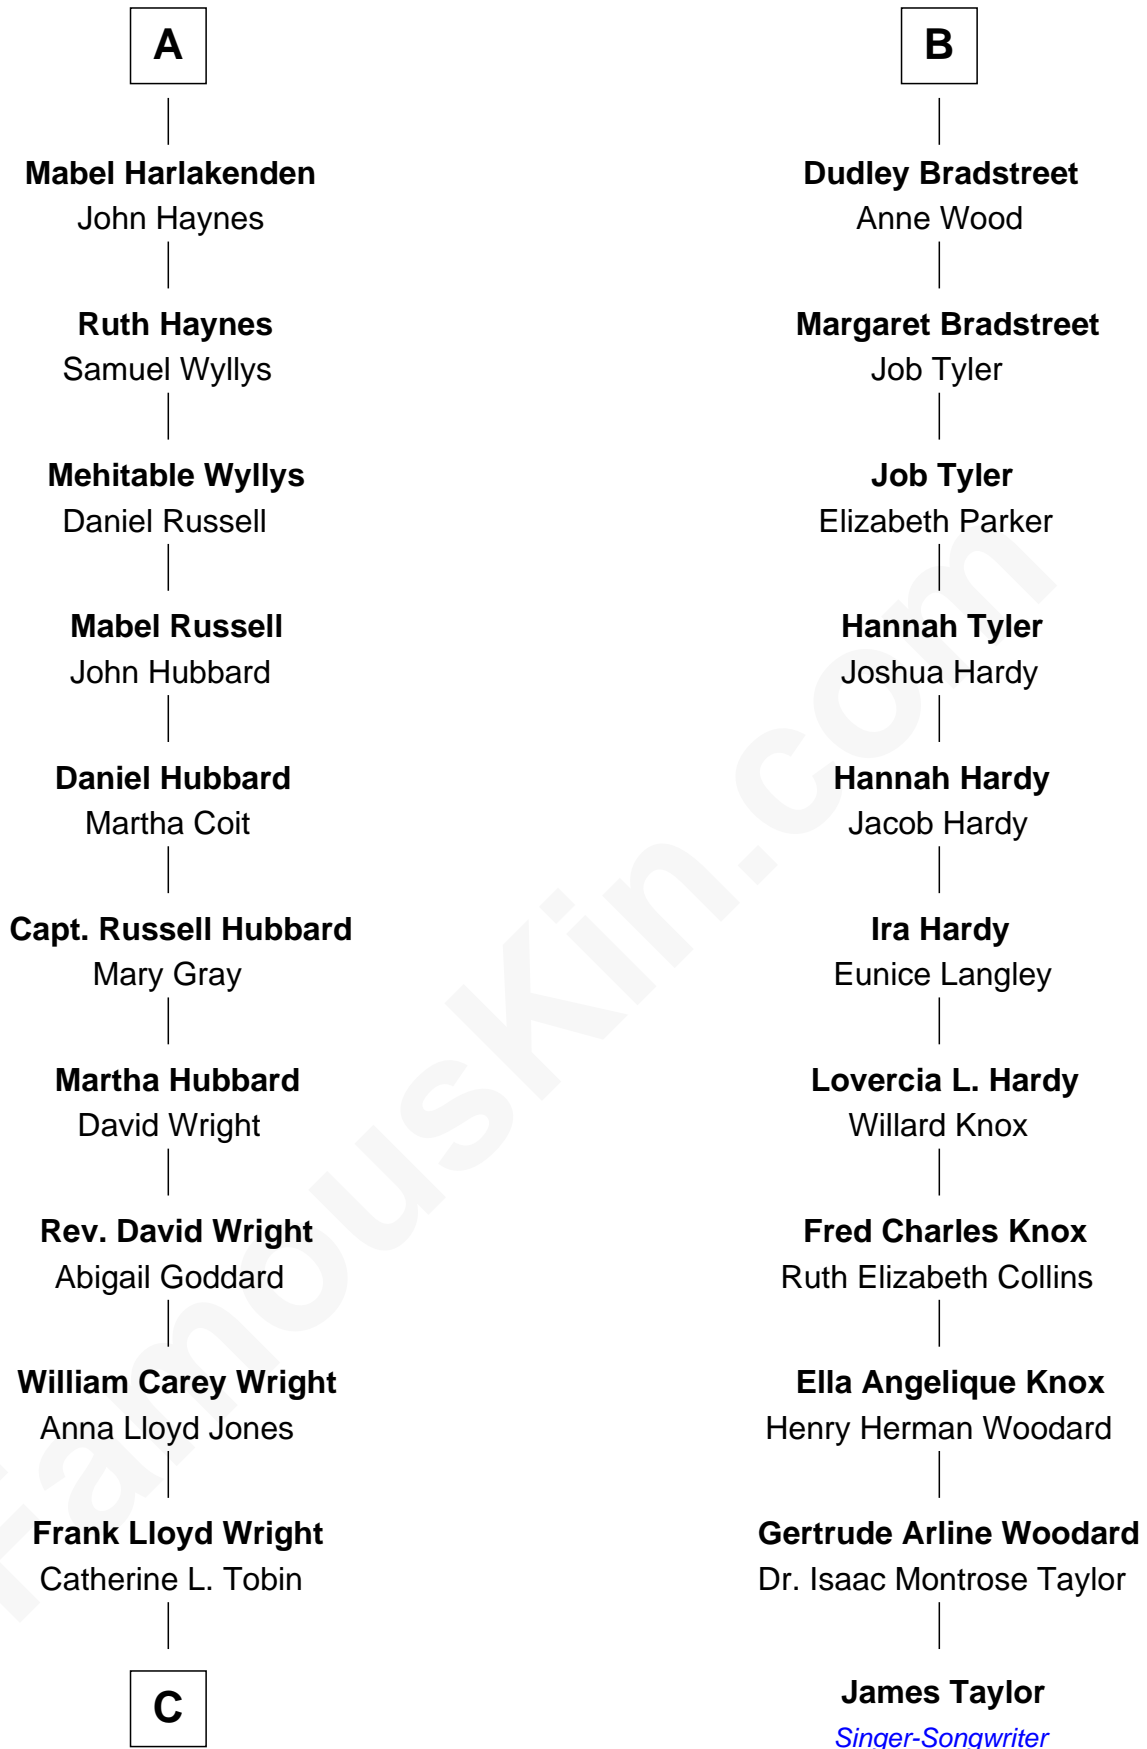

FamousKin.com Relationship Chart of

Anne Baxter

Movie Actress

17th cousin 1 time removed of

James Taylor

Singer-Songwriter

Sir Richard Neville

Alice Montagu

Alice de Neville
Sir Henry FitzHugh

Alice FitzHugh
Sir John Fiennes

Thomas Fiennes
Anne Bouchier

Catherine Fiennes
Richard Loudenoys

Mary Loudenoys
Thomas Harlakenden

Roger Harlakenden

Richard Harlakenden
Margaret Huberd

A

Katherine Neville
William Bonville

Cecily Bonville
Thomas Grey

Cecily Grey
Sir John Sutton

Sir Henry Dudley
----- Ashton

Probable

Roger Dudley
Susanna Thorne

Gov. Thomas Dudley
Dorothy York

Anne Dudley
Gov. Simon Bradstreet

B

C

—
Catherine Dorothy Wright

Kenneth Stuart Baxter

—
Anne Baxter

Movie Actress

FamousKin.com