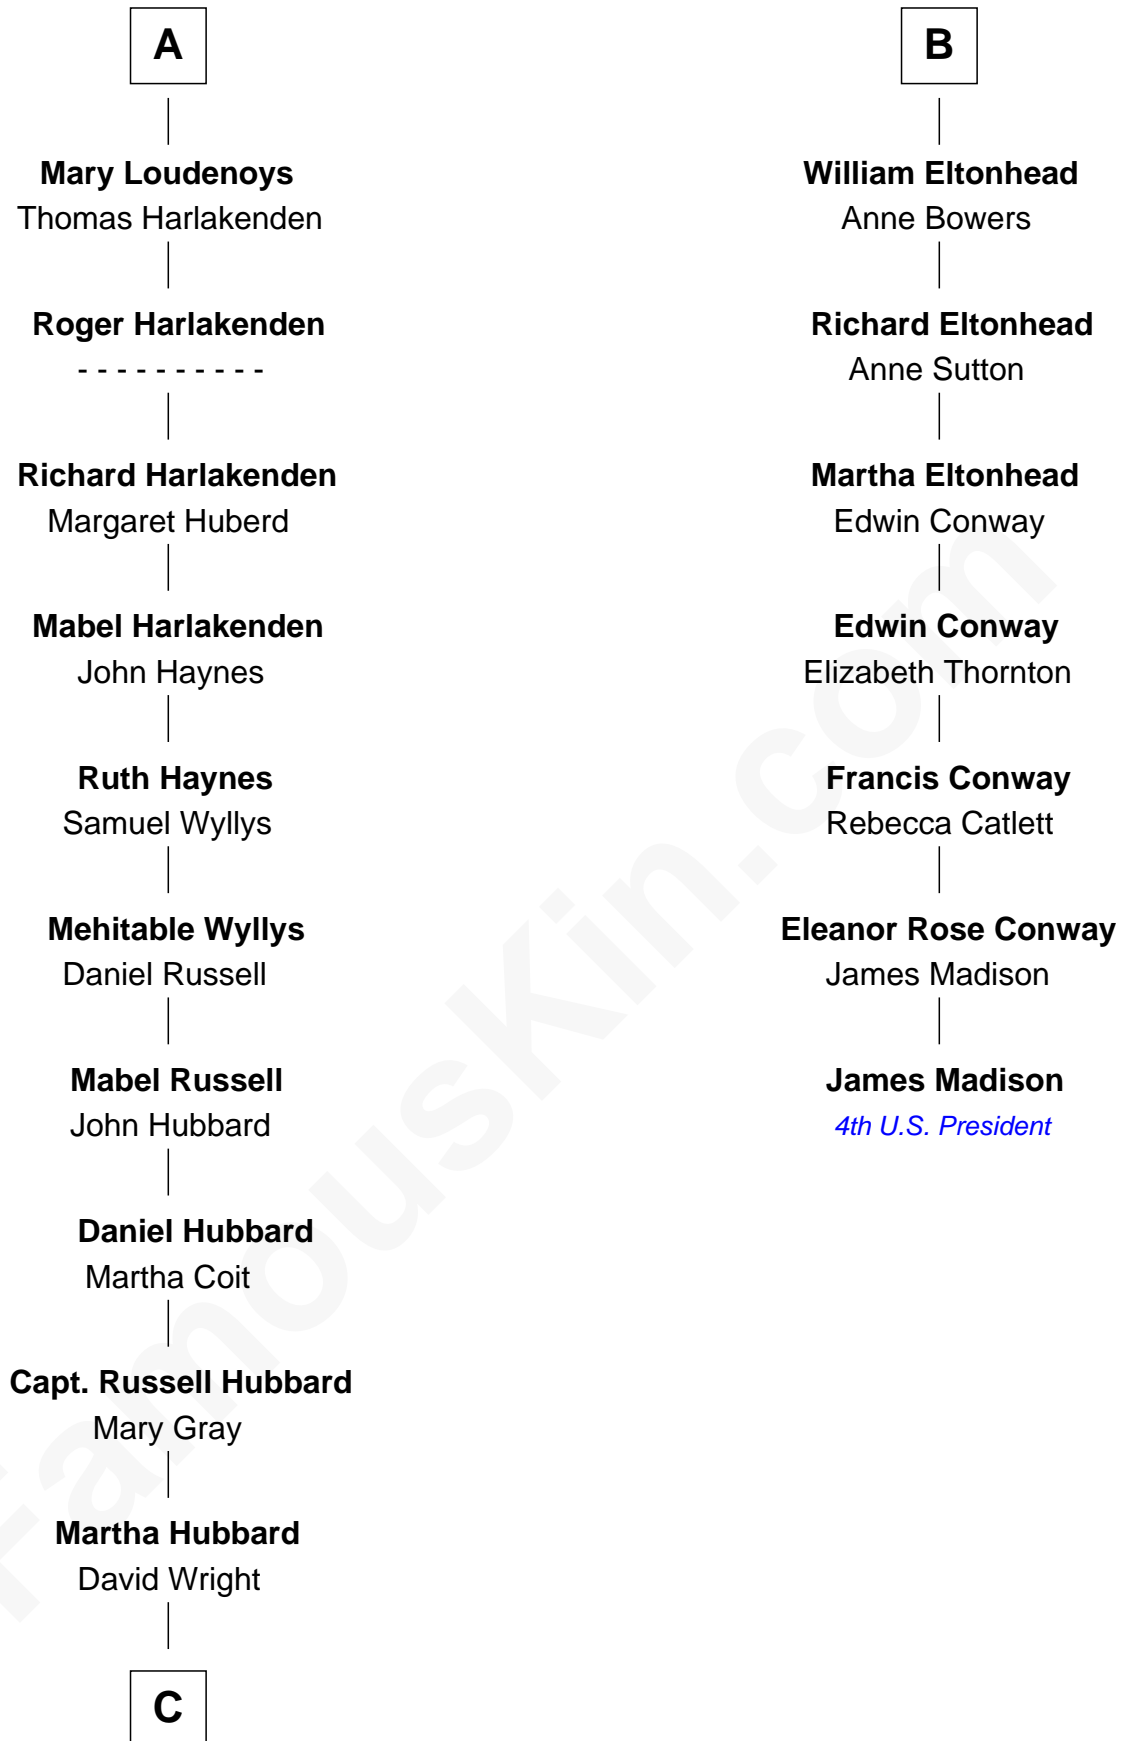

# FamousKin.com Relationship Chart of

**Anne Baxter**

*Movie Actress*

13th cousin 8 times removed of

**James Madison**

*4th U.S. President*

**Richard Fitzalan**  
Eleanor Plantagenet

FamousKin.com